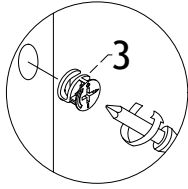

## HARDWARE LIST

1		Wood Dowel $\phi 8 \times 30 \text{mm}$	20 pcs
2		Minifix Bolt	32 pcs
3		Minifix Cam	32 pcs
4		Screw $\phi 6.3 \times 50 \text{mm}$	8 pcs
5		PVC Nail With Pin	8 pcs
6		Shelf Support $\phi 5 \times 16 \text{mm}$	12 pcs
7		Flip Hanges	4 pcs
8		Metal L-Bracket	2 pcs
9		Rattan Screw $\phi 10 \times 16 \text{mm}$	4 pcs
10		Rattan Screw $\phi 8 \times 16 \text{mm}$	24 pcs
11		Handle Screw $\phi 4 \times 19 \text{mm}$	4 pcs
12		Handle - 128mm	2 pcs
13		192 Stub	10 pcs
14		Screw $\phi 3.5 \times 20 \text{mm}$	10 pcs
15		Magnet	2 pcs
16		Magnet Plate	2 pcs
17		Allen Key M4	1 pc
18		Screw $\phi 3.5 \times 12 \text{mm}$	4 pcs
19		Restraint Strap	1 pc
20		Anti-Tipping Bracket	2 pcs
21		Screw 2"	1 pc
22		Screw 5/8"	1 pc

# STEP 5

1		8 pcs
2		4 pcs
3		4 pcs

## Minifix Setup :

- 
-  STEP 1  
UNLOCK
-  STEP 2
-  STEP 3  
LOCK

**STEP 6**

3  12 pcs

**Minifix Setup :**

-  STEP 1 UNLOCK
-  STEP 2
-  STEP 3 LOCK

**STEP 7**

5  8 pcs