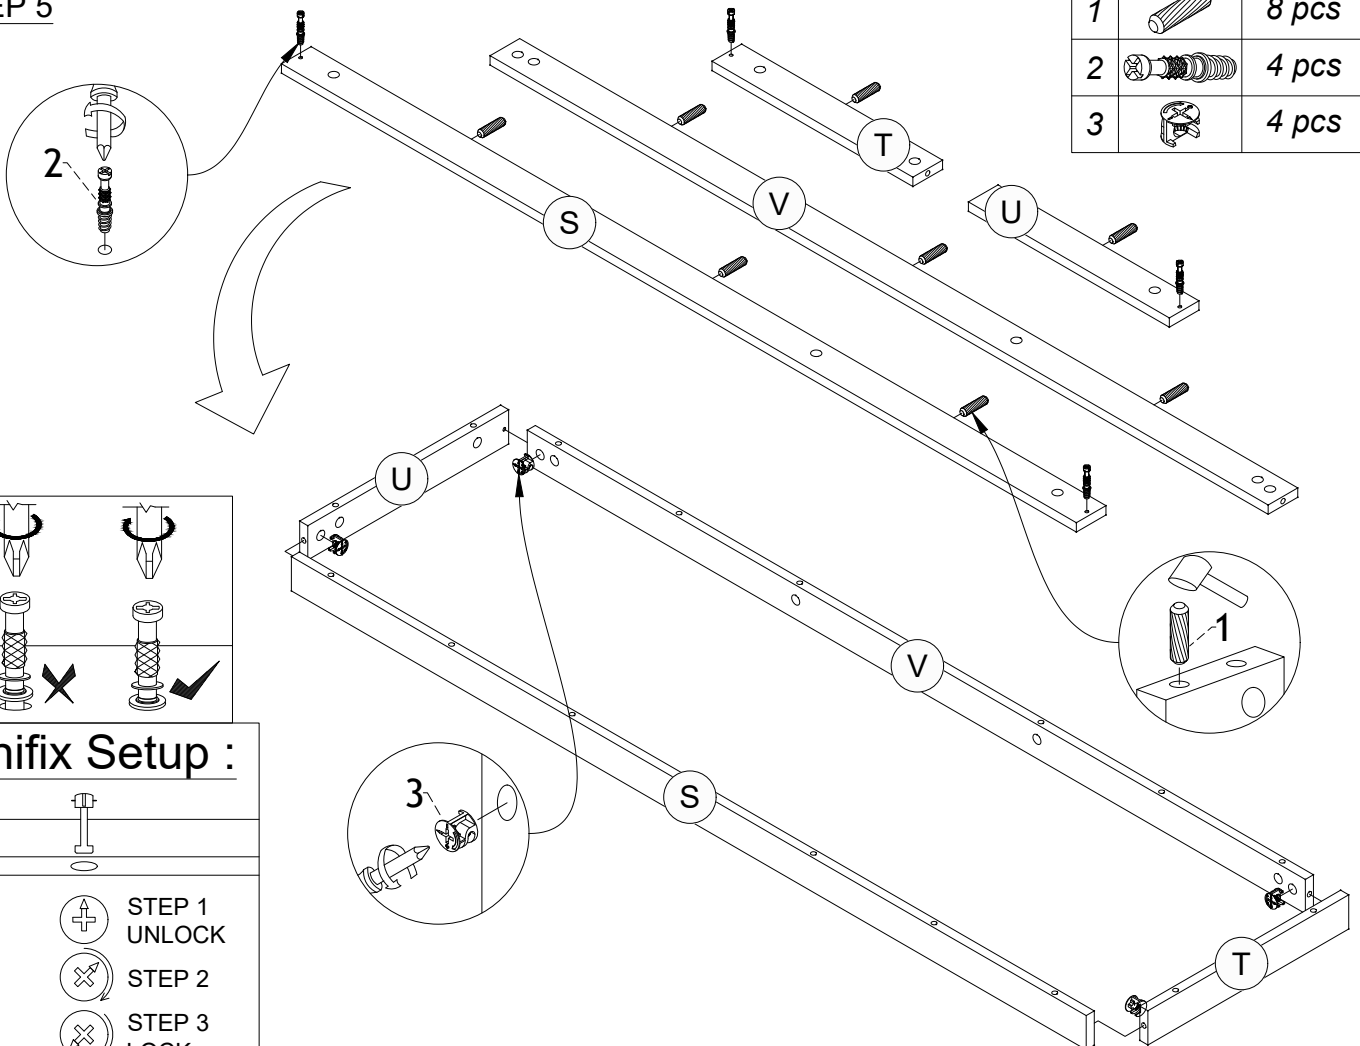

STEP 5

1		8 pcs
2		4 pcs
3		4 pcs

Minifix Setup :

- STEP 1
  UNLOCK
- STEP 2
- STEP 3
  LOCK