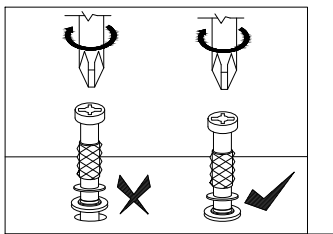

STEP 5

1		8 pcs
2		4 pcs
3		4 pcs

Minifix Setup :

- STEP 1
  UNLOCK
- STEP 2
- STEP 3
  LOCK