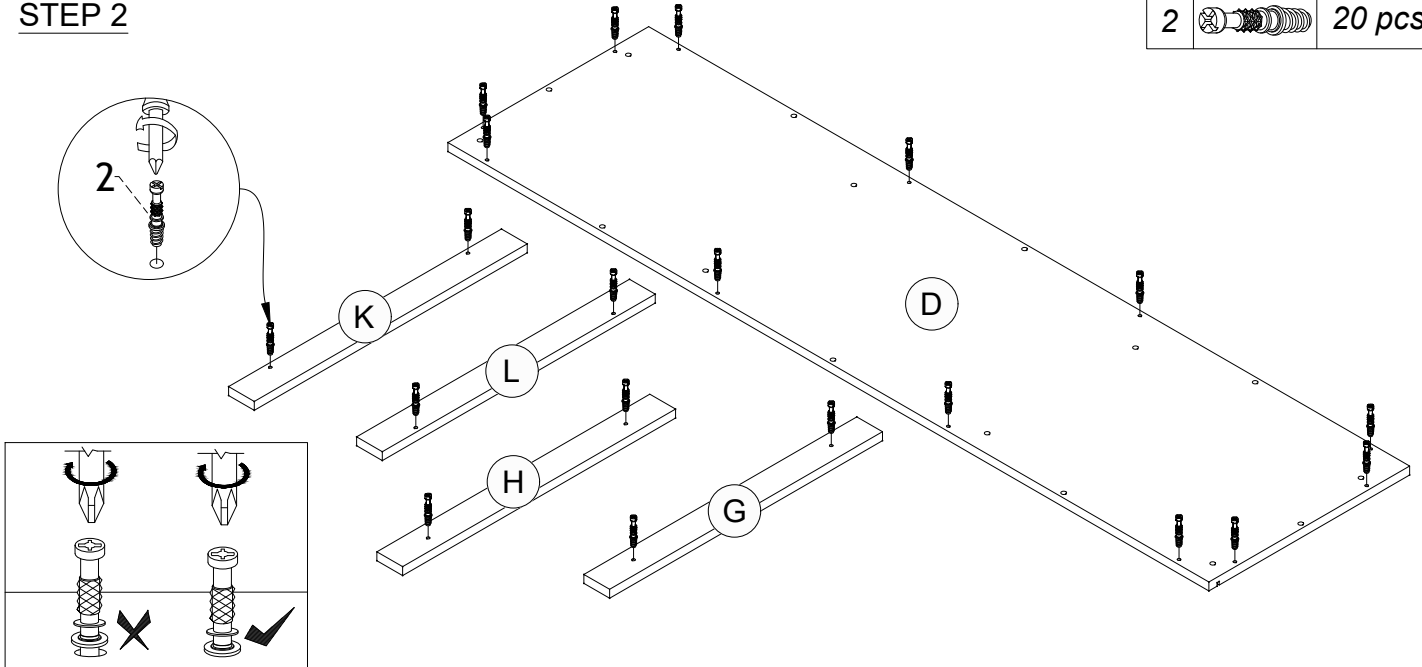

STEP 2

2		20 pcs