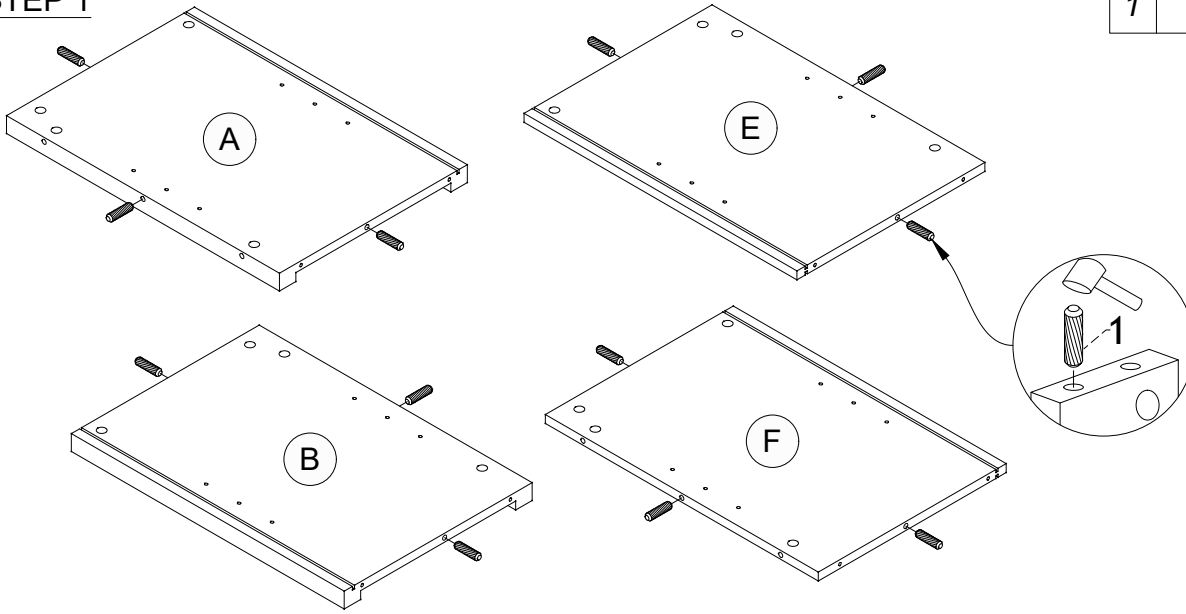

STEP 1

1		12 pcs