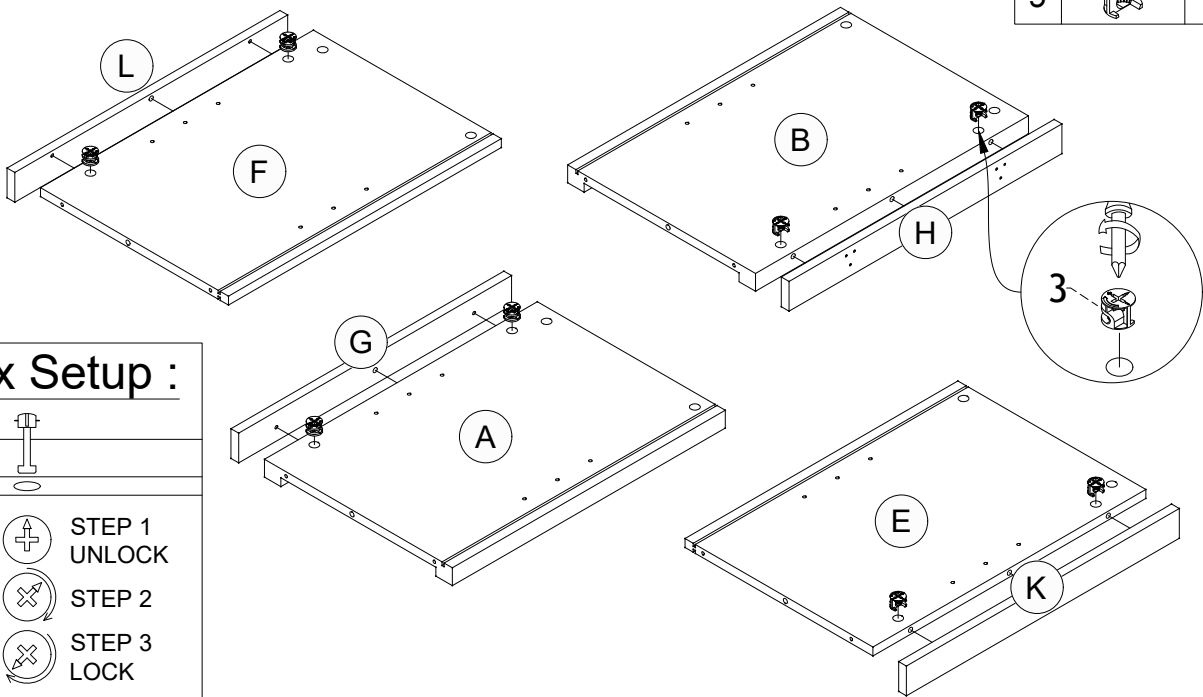

## HARDWARE LIST

1		Wood Dowel $\phi 8 \times 30 \text{mm}$	20 pcs
2		Minifix Bolt	32 pcs
3		Minifix Cam	32 pcs
4		Screw $\phi 6.3 \times 50 \text{mm}$	8 pcs
5		PVC Nail With Pin	8 pcs
6		Shelf Support $\phi 5 \times 16 \text{mm}$	12 pcs
7		Flip Hanges	4 pcs
8		Metal L-Bracket	2 pcs
9		Rattan Screw $\phi 10 \times 16 \text{mm}$	4 pcs
10		Rattan Screw $\phi 8 \times 16 \text{mm}$	24 pcs
11		Handle Screw $\phi 4 \times 19 \text{mm}$	4 pcs
12		Handle - 128mm	2 pcs
13		192 Stub	10 pcs
14		Screw $\phi 3.5 \times 20 \text{mm}$	10 pcs
15		Magnet	2 pcs
16		Magnet Plate	2 pcs
17		Allen Key M4	1 pc
18		Screw $\phi 3.5 \times 12 \text{mm}$	4 pcs
19		Restraint Strap	1 pc
20		Anti-Tipping Bracket	2 pcs
21		Screw 2"	1 pc
22		Screw 5/8"	1 pc

**STEP 1**

1		12 pcs
---	--	--------

**STEP 2**

2		20 pcs
---	---	--------

**STEP 3**

3		8 pcs
---	---	-------

**Minifix Setup :**

	
	STEP 1 UNLOCK
	STEP 2
	STEP 3 LOCK