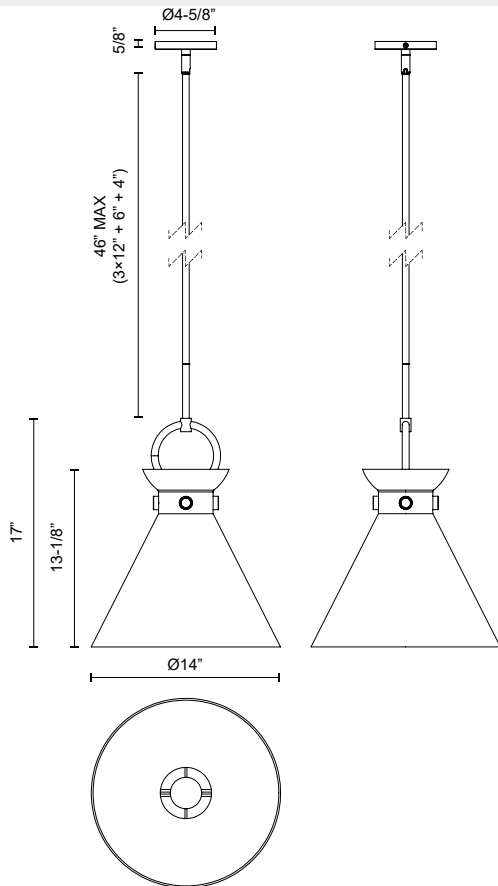

alora mood

P. 1.855.855.8926

CANADA: 19054 28TH Avenue Surrey - BC V3Z 6M3

USA: 3035 E. Lone Mountain Rd - Las Vegas, NV, 89081

EMERSON PD412514

FIXTURE DIMENSIONS	D14" x H17"
GLASS DETAILS	Clear Glass, Glossy Opal Glass or Smoked Glass
LAMP TYPE	E26
WATTAGE	1 x 60W
MAX WATTAGE	60W
BULB QTY	1
BULBS INCLUDED	No
VOLTAGE	120V
MATERIAL	Steel
ROD LENGTH	46" Max (3x12" + 1x6" + 1x4")
MINIMUM HANG HEIGHT	27"
SLOPED CEILING ADAPTABLE	Yes, Up to 45 Degrees
LOCATION	Dry
CANOPY DIMENSIONS	D4-5/8" x H5/8"
BRAND	Alora Mood

[D - Diameter, L - Length, W - Width, H - Height, E - Extension]

AVAILABLE FINISHES:

*For complete warranty terms, please visit: www.aloralighting.com/warranty

WWW.ALORAMOOD.COM