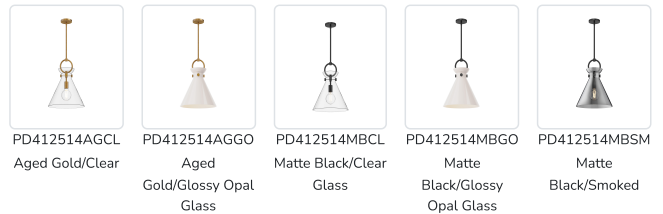

alora mood

P. 1.855.855.8926

CANADA: 19054 28TH Avenue Surrey - BC V3Z 6M3

USA: 3035 E. Lone Mountain Rd - Las Vegas, NV, 89081

EMERSON PD412514

FIXTURE DIMENSIONS	D14" x H17"
GLASS DETAILS	Clear Glass, Glossy Opal Glass or Smoked Glass
LAMP TYPE	E26
WATTAGE	1 x 60W
MAX WATTAGE	60W
BULB QTY	1
BULBS INCLUDED	No
VOLTAGE	120V
MATERIAL	Steel
ROD LENGTH	46" Max (3x12" + 1x6" + 1x4")
MINIMUM HANG HEIGHT	27"
SLOPED CEILING ADAPTABLE	Yes, Up to 45 Degrees
LOCATION	Dry
CANOPY DIMENSIONS	D4-5/8" x H5/8"
BRAND	Alora Mood

[D - Diameter, L - Length, W - Width, H - Height, E - Extension]

AVAILABLE FINISHES:

*For complete warranty terms, please visit: www.aloralighting.com/warranty

WWW.ALORAMOOD.COM