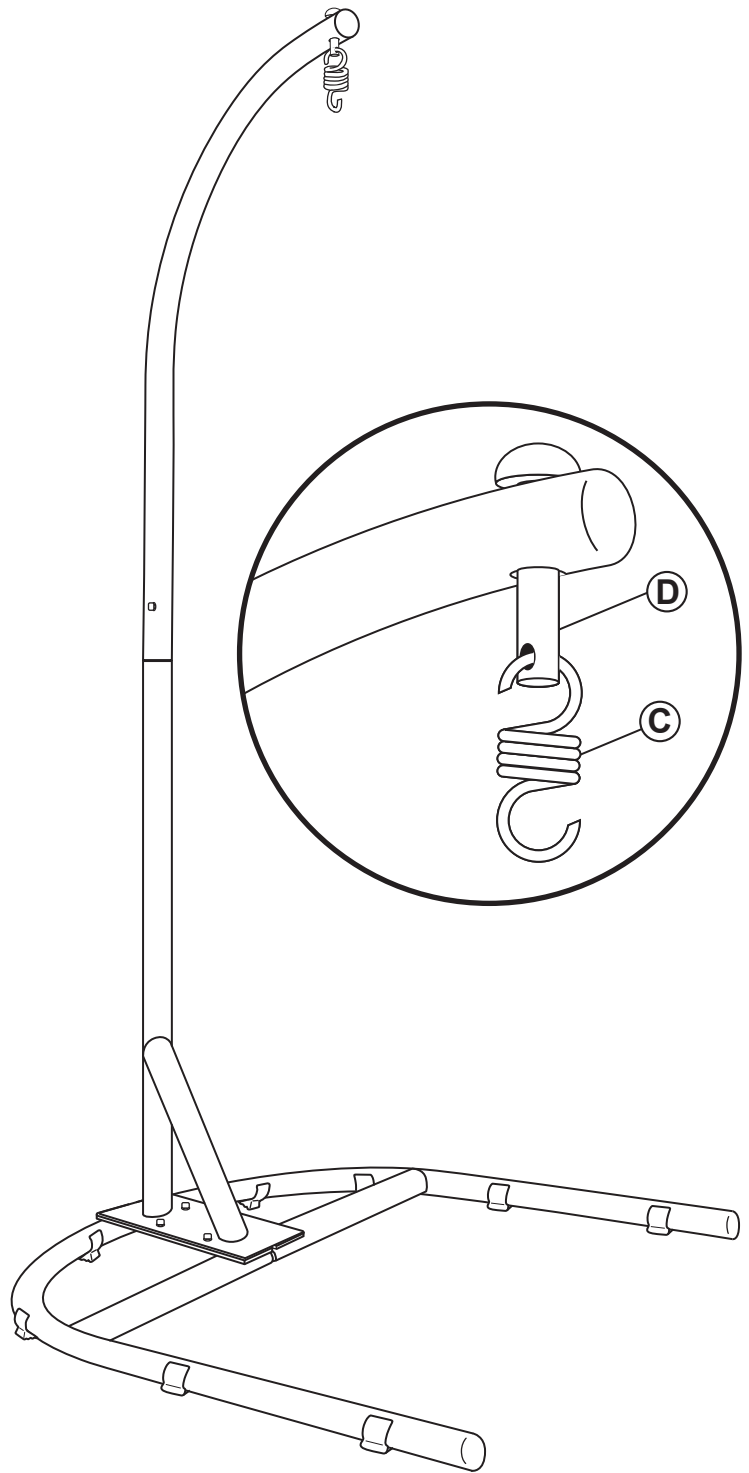

This stand must be on a level, stable surface. Make sure all hardware is securely tightened before each use.

Weight Limit: 330 lbs.

No.	PARTS	QTY.
1	 Top Pole	1
2	 Bottom Pole	1
3	 Left Base Pole	1
4	 Right Base Pole	1
A	 Wrench	1
B	 Hex Key	1
C	 Extension Spring	1
D	 Pin	1
E	 Long Bolt Set	1
F	 Short Bolt Set	6
G	 Foot	8
S	 Washer	12

WARNING!

CHOKING HAZARD — This item contains small parts that can be swallowed. Keep children away during assembly.

ASSEMBLY

STEP 1

Align Left Base Pole (3) and Right Base Pole (4).
Use 2x Short Bolt Set (F) and 4x Washer (S) to connect the base poles.

STEP 2

Carefully snap Foot (G) onto the base, ensuring they are evenly spaced.
Place Bottom Pole (2) onto the base.
Use 4x Short Bolt Set (F) and 8x Washer (S) to secure the pole to the base.

STEP 3

Slide Top Pole (1) onto the bottom pole, ensuring the holes are aligned.

Use 1x Long Bolt Set (E) to connect the poles.

STEP 4

Place Pin (D) into the top pole. Hook the Extension Spring (C) through the bottom of Pin (D).

USE & CARE

Under normal use, the hammock chair stands will last for years. It is important to follow basic use & care tips to prolong the life of your stand.