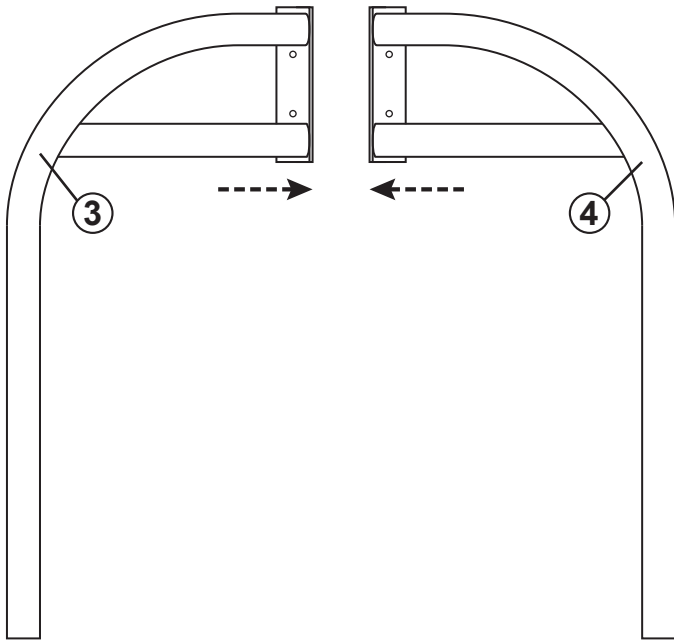

This stand must be on a level, stable surface. Make sure all hardware is securely tightened before each use.

Weight Limit: 330 lbs.

No.	PARTS	QTY.
1	 Top Pole	1
2	 Bottom Pole	1
3	 Left Base Pole	1
4	 Right Base Pole	1
A	 Wrench	1
B	 Hex Key	1
C	 Extension Spring	1
D	 Pin	1
E	 Long Bolt Set	1
F	 Short Bolt Set	6
G	 Foot	8
S	 Washer	12

WARNING!

CHOKING HAZARD — This item contains small parts that can be swallowed. Keep children away during assembly.

ASSEMBLY

STEP 1

Align Left Base Pole (3) and Right Base Pole (4).
Use 2x Short Bolt Set (F) and 4x Washer (S) to connect the base poles.