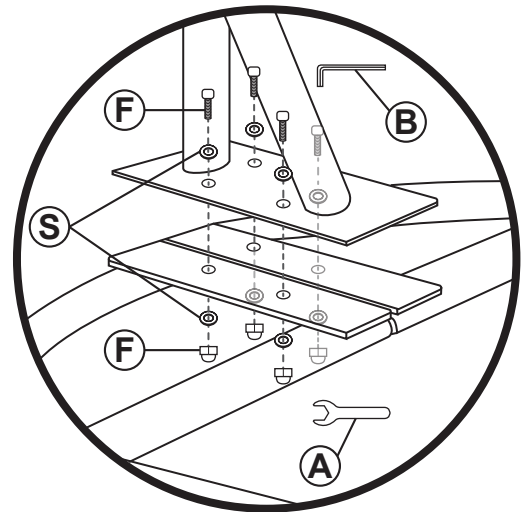

This stand must be on a level, stable surface. Make sure all hardware is securely tightened before each use.

Weight Limit: 330 lbs.

No.	PARTS	QTY.
1	 Top Pole	1
2	 Bottom Pole	1
3	 Left Base Pole	1
4	 Right Base Pole	1
A	 Wrench	1
B	 Hex Key	1
C	 Extension Spring	1
D	 Pin	1
E	 Long Bolt Set	1
F	 Short Bolt Set	6
G	 Foot	8
S	 Washer	12

WARNING!

CHOKING HAZARD — This item contains small parts that can be swallowed. Keep children away during assembly.

ASSEMBLY

STEP 1

Align Left Base Pole (3) and Right Base Pole (4).
Use 2x Short Bolt Set (F) and 4x Washer (S) to connect the base poles.

STEP 2

Carefully snap Foot (G) onto the base, ensuring they are evenly spaced.
Place Bottom Pole (2) onto the base.
Use 4x Short Bolt Set (F) and 8x Washer (S) to secure the pole to the base.

STEP 3

Slide Top Pole (1) onto the bottom pole, ensuring the holes are aligned.

Use 1x Long Bolt Set (E) to connect the poles.

STEP 4

Place Pin (D) into the top pole. Hook the Extension Spring (C) through the bottom of Pin (D).

USE & CARE

Under normal use, the hammock chair stands will last for years. It is important to follow basic use & care tips to prolong the life of your stand.