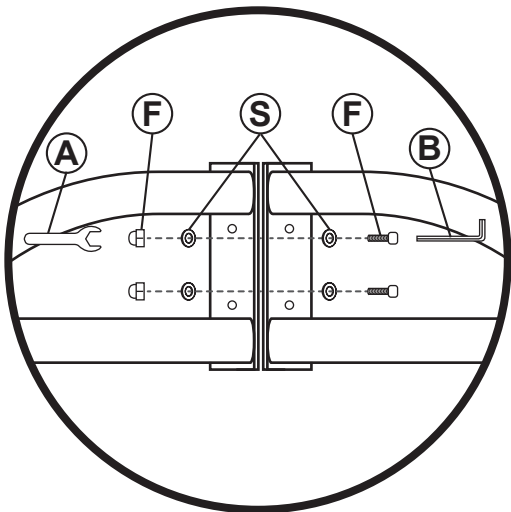

This stand must be on a level, stable surface. Make sure all hardware is securely tightened before each use.

Weight Limit: 330 lbs.

No.	PARTS	QTY.
1	 Top Pole	1
2	 Bottom Pole	1
3	 Left Base Pole	1
4	 Right Base Pole	1
A	 Wrench	1
B	 Hex Key	1
C	 Extension Spring	1
D	 Pin	1
E	 Long Bolt Set	1
F	 Short Bolt Set	6
G	 Foot	8
S	 Washer	12

WARNING!

CHOKING HAZARD — This item contains small parts that can be swallowed. Keep children away during assembly.

ASSEMBLY

STEP 1

Align Left Base Pole (3) and Right Base Pole (4).
Use 2x Short Bolt Set (F) and 4x Washer (S) to connect the base poles.

STEP 2

Carefully snap Foot (G) onto the base, ensuring they are evenly spaced.
Place Bottom Pole (2) onto the base.
Use 4x Short Bolt Set (F) and 8x Washer (S) to secure the pole to the base.

STEP 3

Slide Top Pole (1) onto the bottom pole, ensuring the holes are aligned.

Use 1x Long Bolt Set (E) to connect the poles.

STEP 4

Place Pin (D) into the top pole. Hook the Extension Spring (C) through the bottom of Pin (D).

USE & CARE

Under normal use, the hammock chair stands will last for years. It is important to follow basic use & care tips to prolong the life of your stand.