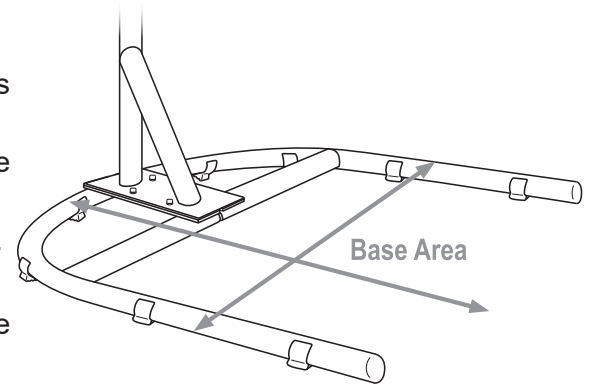

TROUBLESHOOTING

- If the stand feels unstable, make sure it is on a level surface and the feet are correctly and evenly distributed.
- If the stand is making noise when in use, check to make sure all hardware is fully tightened.

! SAFETY STATEMENTS & WARNINGS !

- Do not exceed the weight capacity: 330 lbs
- Do not swing, bounce, jump, twist, or spin in any hanging chair while using this stand. This stand was designed for sitting calmly in an hanging chair. Chair not included.
- The Hanging Chair Stand is intended to be used by one person at a time.
- This chair stand must be used with all provided parts. Install all parts in accordance with the assembly instructions.
- Ensure all hardware is properly installed and securely tightened before each use.
- Always inspect the stand and hardware for damage before each use.
- Do not allow children to use this product without adult supervision.
- When in use, the chair (not included) should remain inside the base area at all times. A diagram of the base area is shown on the right.

Any modification to the product or failure to follow recommended care will void the product warranty.

! WARNING:

Manufacturer and seller expressly disclaim any and all liability from personal injury, property damage or loss, whether direct or indirect, or incidental, resulting from the incorrect attachment, improper use, inadequate maintenance, or neglect of this product.