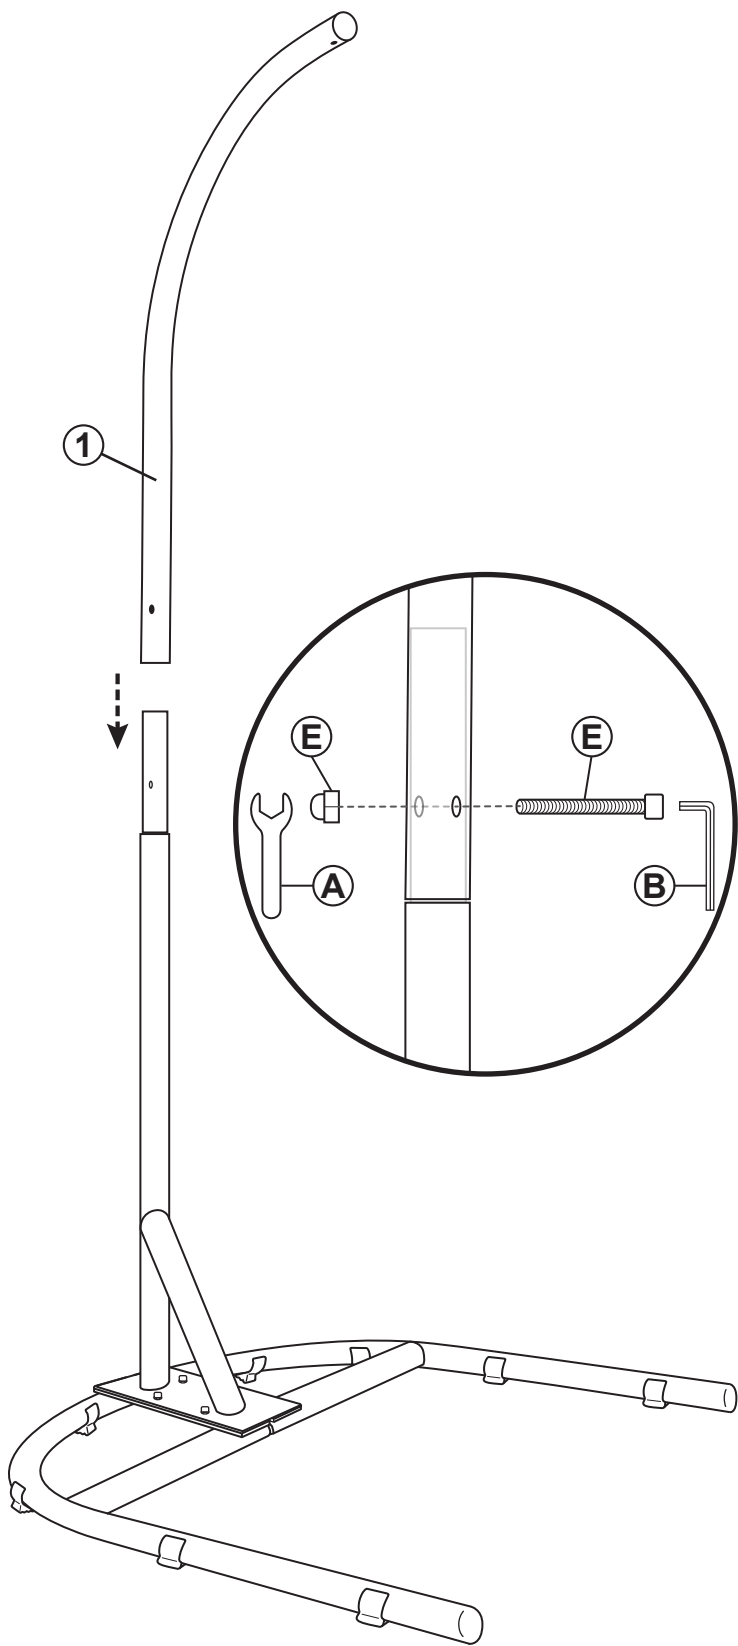

This stand must be on a level, stable surface. Make sure all hardware is securely tightened before each use.

Weight Limit: 330 lbs.

No.	PARTS	QTY.
1	 Top Pole	1
2	 Bottom Pole	1
3	 Left Base Pole	1
4	 Right Base Pole	1
A	 Wrench	1
B	 Hex Key	1
C	 Extension Spring	1
D	 Pin	1
E	 Long Bolt Set	1
F	 Short Bolt Set	6
G	 Foot	8
S	 Washer	12

WARNING!

CHOKING HAZARD — This item contains small parts that can be swallowed. Keep children away during assembly.

ASSEMBLY

STEP 1

Align Left Base Pole (3) and Right Base Pole (4).
Use 2x Short Bolt Set (F) and 4x Washer (S) to connect the base poles.

STEP 2

Carefully snap Foot (G) onto the base, ensuring they are evenly spaced.
Place Bottom Pole (2) onto the base.
Use 4x Short Bolt Set (F) and 8x Washer (S) to secure the pole to the base.

STEP 3

Slide Top Pole (1) onto the bottom pole, ensuring the holes are aligned.

Use 1x Long Bolt Set (E) to connect the poles.

STEP 4

Place Pin (D) into the top pole. Hook the Extension Spring (C) through the bottom of Pin (D).

USE & CARE

Under normal use, the hammock chair stands will last for years. It is important to follow basic use & care tips to prolong the life of your stand.