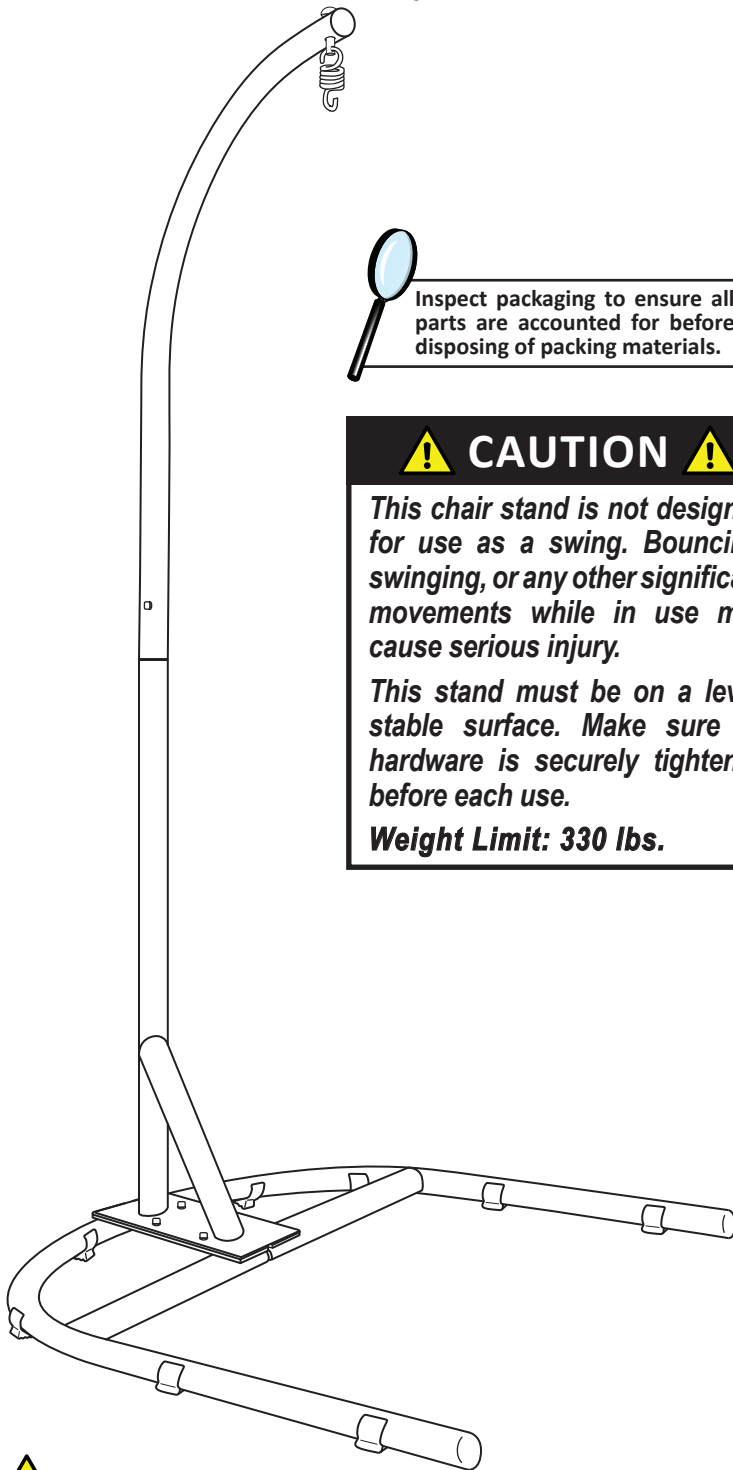

STEEL U-SHAPE HANGING CHAIR STAND

Read all assembly and care instructions carefully before using this product. Save this manual for future reference.

Assemble components on a soft, clean surface to avoid scratching/damaging the finish.

Inspect packaging to ensure all parts are accounted for before disposing of packing materials.

CAUTION

This chair stand is not designed for use as a swing. Bouncing, swinging, or any other significant movements while in use may cause serious injury.

This stand must be on a level, stable surface. Make sure all hardware is securely tightened before each use.

Weight Limit: 330 lbs.

No.	PARTS	QTY.
1	 Top Pole	1
2	 Bottom Pole	1
3	 Left Base Pole	1
4	 Right Base Pole	1
A	 Wrench	1
B	 Hex Key	1
C	 Extension Spring	1
D	 Pin	1
E	 Long Bolt Set	1
F	 Short Bolt Set	6
G	 Foot	8
S	 Washer	12

WARNING!

CHOKING HAZARD — This item contains small parts that can be swallowed. Keep children away during assembly.

ASSEMBLY

STEP 1

Align Left Base Pole (3) and Right Base Pole (4).
Use 2x Short Bolt Set (F) and 4x Washer (S) to connect the base poles.