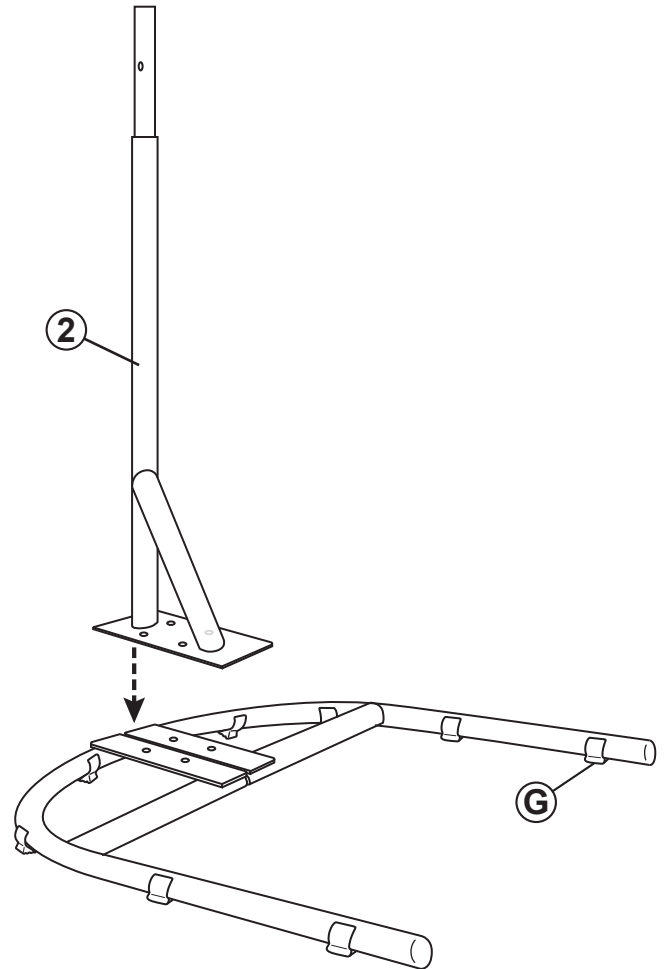

This stand must be on a level, stable surface. Make sure all hardware is securely tightened before each use.

Weight Limit: 330 lbs.

No.	PARTS	QTY.
1	 Top Pole	1
2	 Bottom Pole	1
3	 Left Base Pole	1
4	 Right Base Pole	1
A	 Wrench	1
B	 Hex Key	1
C	 Extension Spring	1
D	 Pin	1
E	 Long Bolt Set	1
F	 Short Bolt Set	6
G	 Foot	8
S	 Washer	12

WARNING!

CHOKING HAZARD — This item contains small parts that can be swallowed. Keep children away during assembly.

ASSEMBLY

STEP 1

Align Left Base Pole (3) and Right Base Pole (4).
Use 2x Short Bolt Set (F) and 4x Washer (S) to connect the base poles.

STEP 2

Carefully snap Foot (G) onto the base, ensuring they are evenly spaced.
Place Bottom Pole (2) onto the base.
Use 4x Short Bolt Set (F) and 8x Washer (S) to secure the pole to the base.

STEP 3

Slide Top Pole (1) onto the bottom pole, ensuring the holes are aligned.

Use 1x Long Bolt Set (E) to connect the poles.

STEP 4

Place Pin (D) into the top pole. Hook the Extension Spring (C) through the bottom of Pin (D).

USE & CARE

Under normal use, the hammock chair stands will last for years. It is important to follow basic use & care tips to prolong the life of your stand.