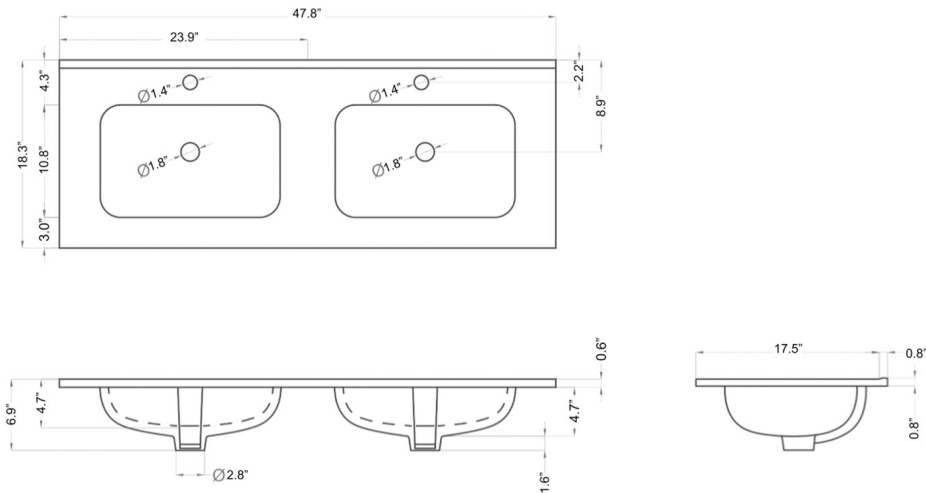

Flora C120D

Sink