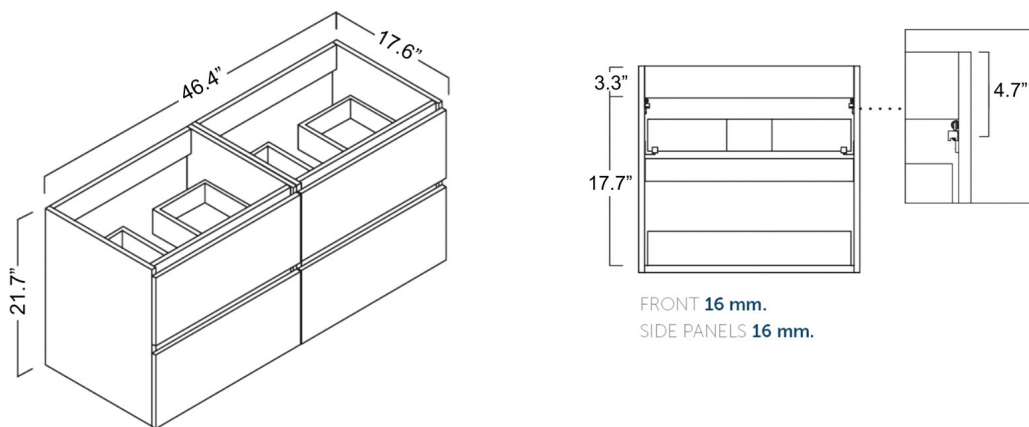

Base Unit

Technical information

Soft close.

Hettich sliding system.

Glossy lacquered finish.

Collection |
Flora

Model |
Flora C120D

Dimensions Metric
1 inch = 2.54 cm
1 inch = 25.4 mm

1051 Lea Drive - Collegeville, PA 19426
Tel. 215 513 9400 - Fax 610 831 0215
www.ws bathcollections.com - info@ws bathcollections.com