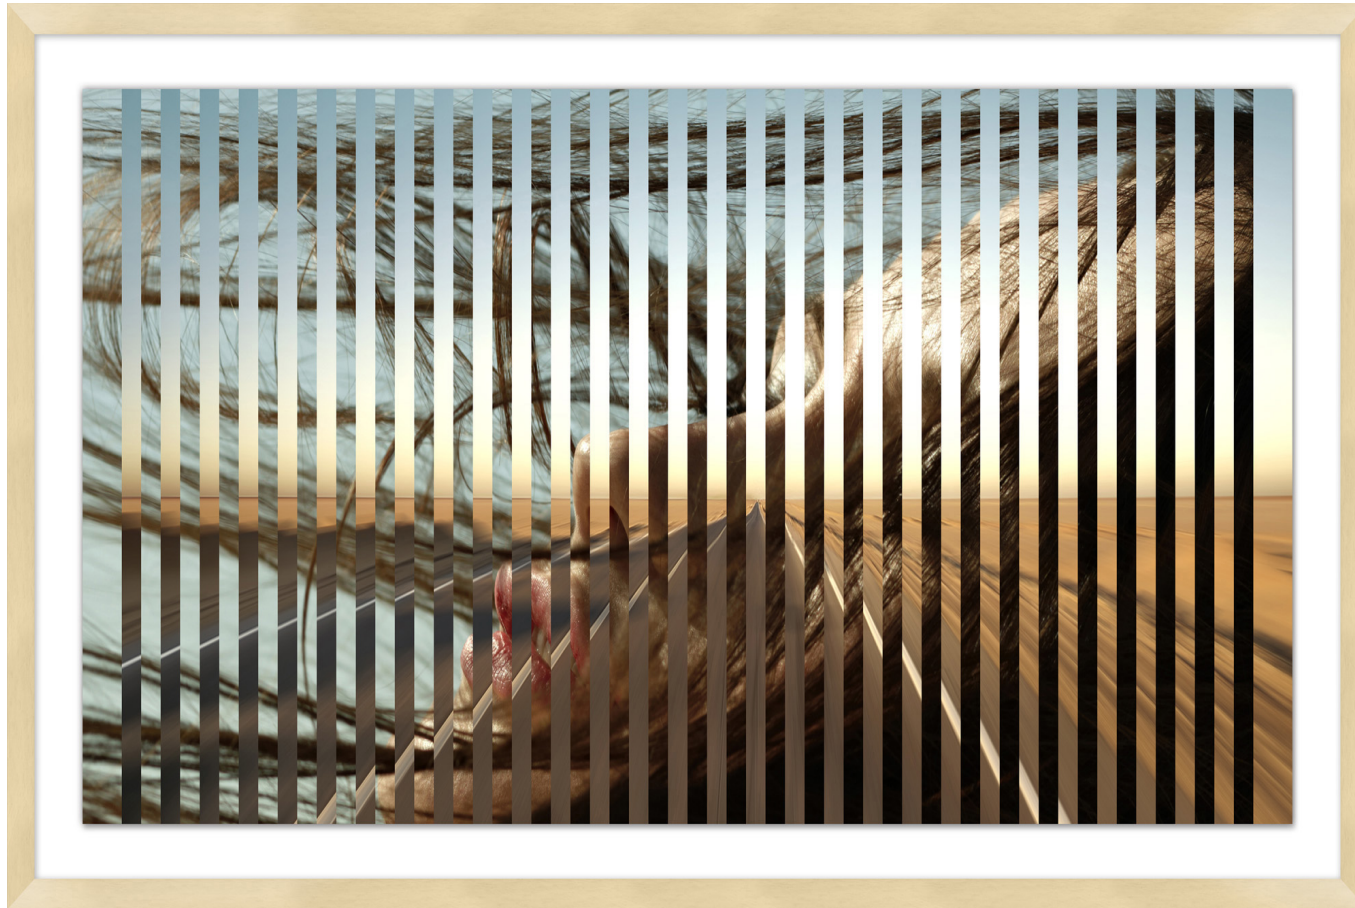

WENDOVER ART GROUP

ITEM NUMBER : **WMS0264**

TITLE : **Lenticular Moment 2**

OUTWARD DIMENSION (W X H) : **49.5" x 29"**

FRAME (WIDTH X DEPTH) : **MC2333 | 1" x 2.13"**

FRAME FINISH : **Standard Frame**

Blonde Maple

DESCRIPTION :

**Cut and Folded Paper, Mounted to Mat, Framed in
Shadowbox**