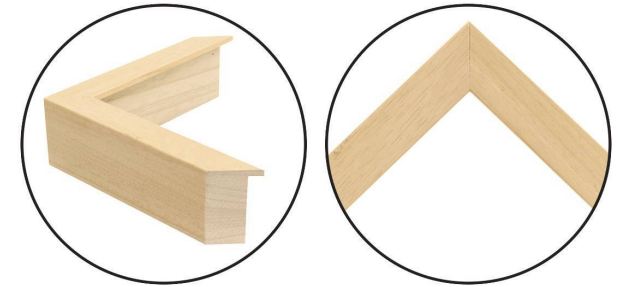

WENDOVER ART GROUP

ITEM NUMBER : **WMS0264**

TITLE : **Lenticular Moment 2**

OUTWARD DIMENSION (W X H) : **49.5" x 29"**

FRAME (WIDTH X DEPTH) : **MC2333 | 1" x 2.13"**

FRAME FINISH : **Standard Frame**

Blonde Maple

DESCRIPTION :

**Cut and Folded Paper, Mounted to Mat, Framed in
Shadowbox**