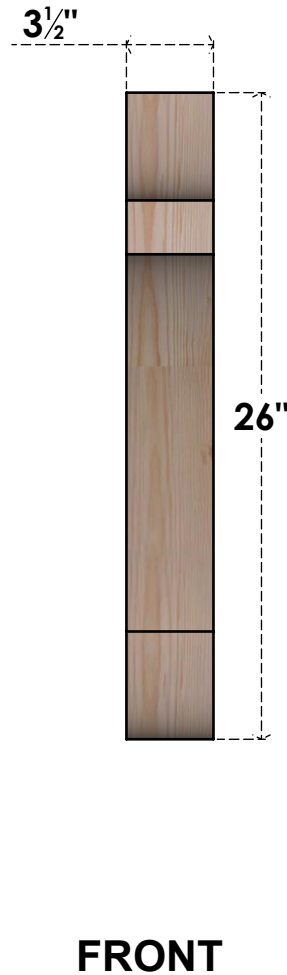

BRC04X18X26OLY00SDF

3 1/2"W X 18"D X 26"H OLYMPIC SMOOTH BRACE, DOUGLAS FIR

EKENA MILLWORK
 2300 WEST MAIN ST.
 CLARKSVILLE, TX 75426
 TOLL FREE: 866-607-0453
 WWW.EKENAMILLWORK.COM

NOTES

1. INSTALLATION TO BE COMPLETED IN ACCORDANCE WITH MANUFACTURER'S SPECIFICATIONS.
2. DRAWING MAY NOT BE TO SCALE
3. THIS DRAWING IS INTENDED FOR DESIGN AND PLANNING PURPOSES ONLY.
4. ALL INFORMATION CONTAINED HEREIN WAS CURRENT AT THE TIME OF DEVELOPMENT BUT MUST BE REVIEWED AND APPROVED BY THE PRODUCT MANUFACTURER TO BE CONSIDERED ACCURATE.
5. PRODUCTS ARE NOT KILN DRIED. THIS ITEM IS UNIQUE AND WILL CONTAIN THE NATURAL VARIATIONS THAT THE WOOD SPECIES OFFERS. THIS MAY RESULT IN VARIATIONS UP TO 1/4"