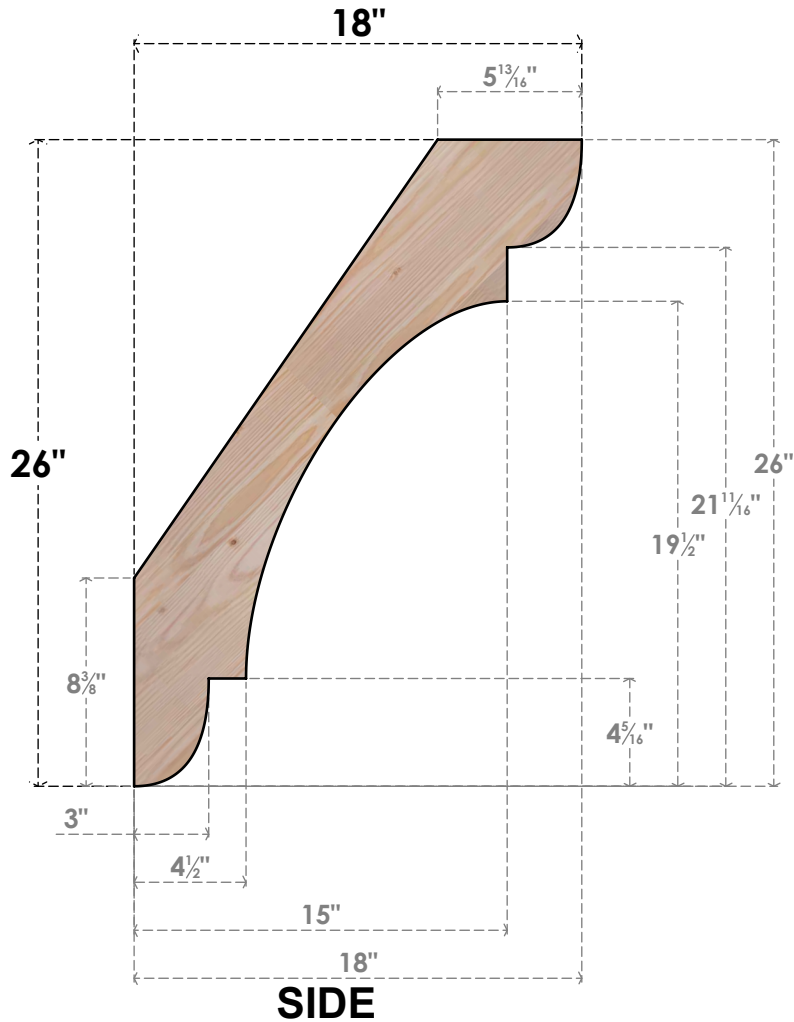

BRC04X18X26OLY00SDF

3 1/2"W X 18"D X 26"H OLYMPIC SMOOTH BRACE, DOUGLAS FIR

EKENA MILLWORK
 2300 WEST MAIN ST.
 CLARKSVILLE, TX 75426
 TOLL FREE: 866-607-0453
 WWW.EKENAMILLWORK.COM

NOTES

1. INSTALLATION TO BE COMPLETED IN ACCORDANCE WITH MANUFACTURER'S SPECIFICATIONS.
2. DRAWING MAY NOT BE TO SCALE
3. THIS DRAWING IS INTENDED FOR DESIGN AND PLANNING PURPOSES ONLY.
4. ALL INFORMATION CONTAINED HEREIN WAS CURRENT AT THE TIME OF DEVELOPMENT BUT MUST BE REVIEWED AND APPROVED BY THE PRODUCT MANUFACTURER TO BE CONSIDERED ACCURATE.
5. PRODUCTS ARE NOT KILN DRIED. THIS ITEM IS UNIQUE AND WILL CONTAIN THE NATURAL VARIATIONS THAT THE WOOD SPECIES OFFERS. THIS MAY RESULT IN VARIATIONS UP TO 1/4"