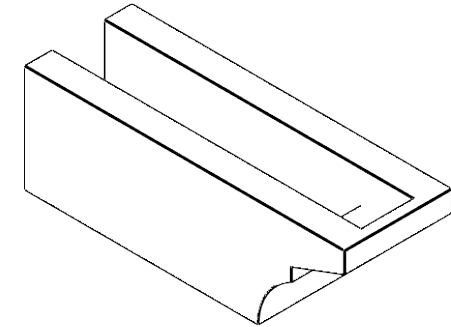

ITEM NUMBER: RFTURO040X04000X12000X004MON00RCPR

4"W X 4"H X 12"L TIMBERTHANE ROUGH CEDAR MONTEREY FAUX WOOD OPEN RAFTER TAIL, 4"L END, PRIMED TAN

SIDE PROFILE

ISOMETRIC

FRONT PROFILE

GENERATED DATE : 03/02/2023

EKENA MILLWORK
2300 WEST MAIN ST.
CLARKSVILLE, TX 75426
TOLL FREE: 866-607-0453
WWW.EKENAMILLWORK.COM

NOTES

1. INSTALLATION TO BE COMPLETED IN ACCORDANCE WITH MANUFACTURER'S SPECIFICATIONS.
2. DRAWING MAY NOT BE TO SCALE
3. THIS DRAWING IS INTENDED FOR DESIGN AND PLANNING PURPOSES ONLY.
4. ALL INFORMATION CONTAINED HEREIN WAS CURRENT AT THE TIME OF DEVELOPMENT BUT MUST BE REVIEWED AND APPROVED BY THE PRODUCT MANUFACTURER TO BE CONSIDERED ACCURATE.
5. TIMBERTHANE ARCHITECTURAL PRODUCTS ARE MADE FROM HIGH DENSITY URETHANE AND COME FACTORY PRIMED