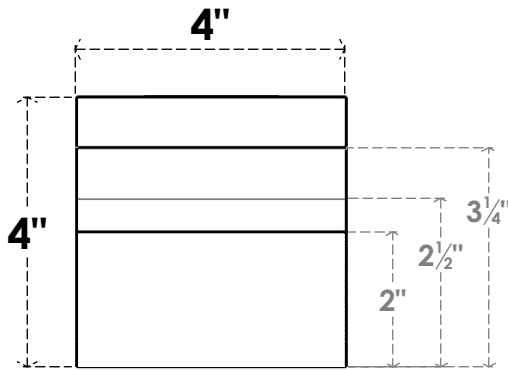

ITEM NUMBER: RFTURO040X04000X12000X004MON00RCPR

4"W X 4"H X 12"L TIMBERTHANE ROUGH CEDAR MONTEREY FAUX WOOD OPEN RAFTER TAIL, 4"L END, PRIMED TAN

SIDE PROFILE

ISOMETRIC

FRONT PROFILE

GENERATED DATE : 03/02/2023