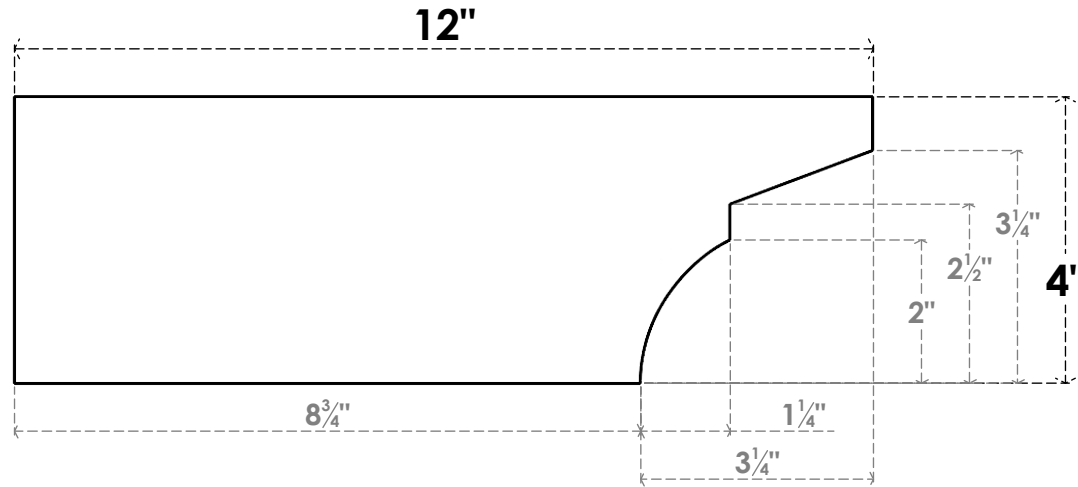

ITEM NUMBER: RFTURO040X04000X12000X004MON00RCPR

4"W X 4"H X 12"L TIMBERTHANE ROUGH CEDAR MONTEREY FAUX WOOD OPEN RAFTER TAIL, 4"L END, PRIMED TAN

SIDE PROFILE

ISOMETRIC

FRONT PROFILE

GENERATED DATE : 03/02/2023