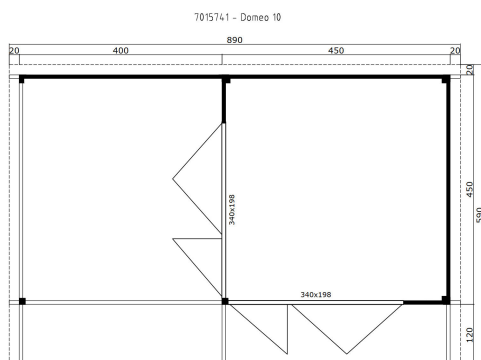

-  70 mm
-  7
-  0
-  **5 YEARS** GUARANTEE

EAN 4743329233198

DIMENSIONS

Floor area	19.01 m ²
Roof dimensions	8.90 x 5.90 m
Cubic volume	≈ 47.83 m ³
Wall height	≈ 2.45 m
Ridge height	≈ 2.58 m
Front overhang	≈ 120 cm

WINDOWS & DOORS

2 x Folding door	340 x 198 cm
------------------	--------------

ROOF & FLOOR

Roof boards	18x90 mm
Floor boards	28x137 mm
Roof surface	52.51 m ²
Roof angle	≈ 1.75 °
Treated Bearers	70x70 mm

* Optional roof covering available

PACKAGING: 3 PALLET(S)

-  890 x 114 x 60 cm
1948 kg
-  445 x 114 x 70 cm
1519 kg
-  380 x 118 x 55 cm
650 kg