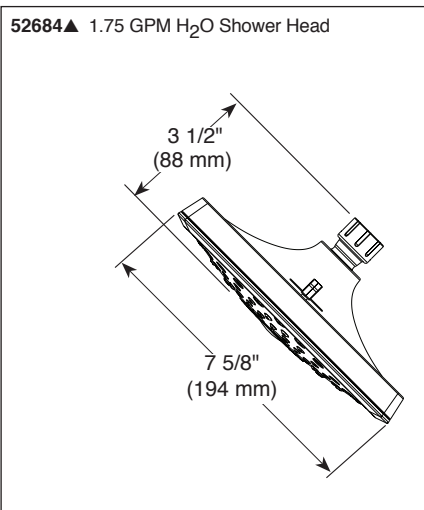

see what Delta can do™

TUB AND SHOWER FAUCET TRIM

Submitted Model No.: _____

Specific Features: _____

▲ Designate Proper Finish Suffix

- Trillian™ Bath Collection
- Valve Only (T14043)
- Shower Only (T14243 & T14243-LHD)
- Tub/Shower (T14443 & T14443-LHD)

STANDARD SPECIFICATIONS:

- Maintains a balanced pressure of hot and cold water even when a valve is turned on or off elsewhere in the system
- For use with MultiChoice® Universal rough valve body (R10000 Series)
- Back-to-back installation capability
- Temperature only controlled with handle
- Field adjustable to limit handle rotation into hot water zone
- 120° maximum handle rotation
- All parts replaceable from the front of the valve
- Max flow rate 1.75 gpm @ 80 psi, 6.6 L/min @ 550 kPa
- Tub port maximum flow rate 6.0 gpm @ 60 psi with R10000-UNBX
- Shower arm overall horizontal length = 5 1/2" (138 mm), including threaded ends
- Red/blue pad print temperature indicator on the shower escutcheon
- "-LHD" models indicate less shower head
- Stem extension kit RP77991 can be ordered to allow for an additional 1 3/4" wall thickness. RP77991 ships with chrome escutcheon screws. For special finishes also order RP12630 escutcheon screws in desired finish.
- Universal adapter included allows for thread, sweat or slip-on installation of RP93248 and RP93249