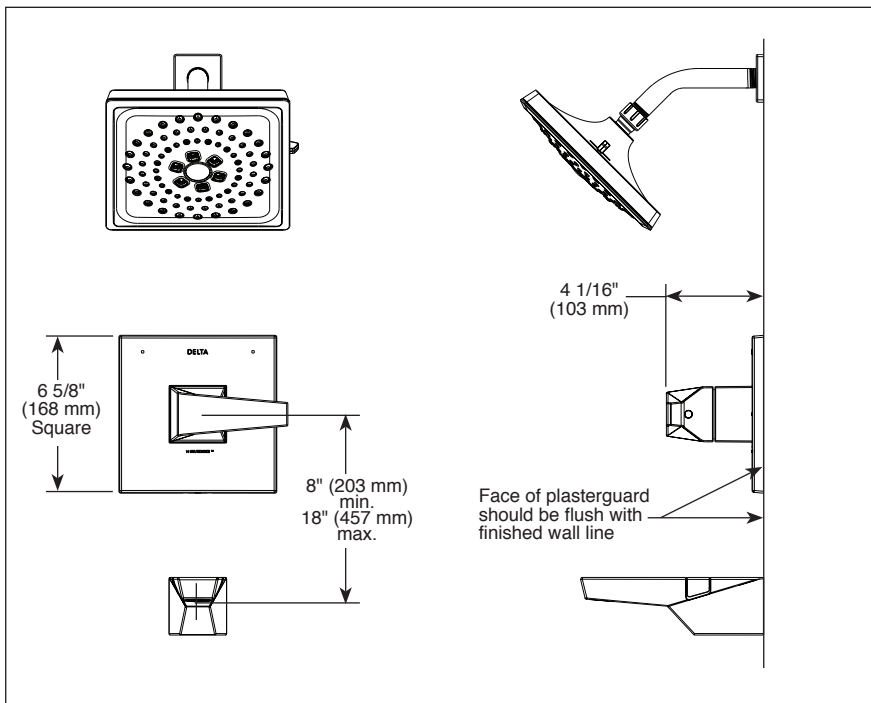

see what Delta can do™

TUB AND SHOWER FAUCET TRIM

Submitted Model No.: _____

Specific Features: _____

▲ Designate Proper Finish Suffix

- Trillian™ Bath Collection
- Valve Only (T14043)
- Shower Only (T14243 & T14243-LHD)
- Tub/Shower (T14443 & T14443-LHD)

FEATURES:

- Monitor® 14 Series pressure balanced bath single handle mixing valve trim
- Three-setting H₂Okinetic® Technology shower head
- Lumicoat™ Finish (-PR models only)
- Lumicoat™ Finishes easily wipe clean without cleaners and chemicals on the products most commonly touched areas

STANDARD SPECIFICATIONS:

- Maintains a balanced pressure of hot and cold water even when a valve is turned on or off elsewhere in the system
- For use with MultiChoice® Universal rough valve body (R10000 Series)
- Back-to-back installation capability
- Temperature only controlled with handle
- Field adjustable to limit handle rotation into hot water zone
- 120° maximum handle rotation
- All parts replaceable from the front of the valve
- Max flow rate 1.75 gpm @ 80 psi, 6.6 L/min @ 550 kPa
- Tub port maximum flow rate 6.0 gpm @ 60 psi with R10000-UNBX
- Shower arm overall horizontal length = 5 1/2" (138 mm), including threaded ends
- Red/blue pad print temperature indicator on the shower escutcheon
- "-LHD" models indicate less shower head
- Stem extension kit RP77991 can be ordered to allow for an additional 1 3/4" wall thickness. RP77991 ships with chrome escutcheon screws. For special finishes also order RP12630 escutcheon screws in desired finish.
- Universal adapter included allows for thread, sweat or slip-on installation of RP93248 and RP93249