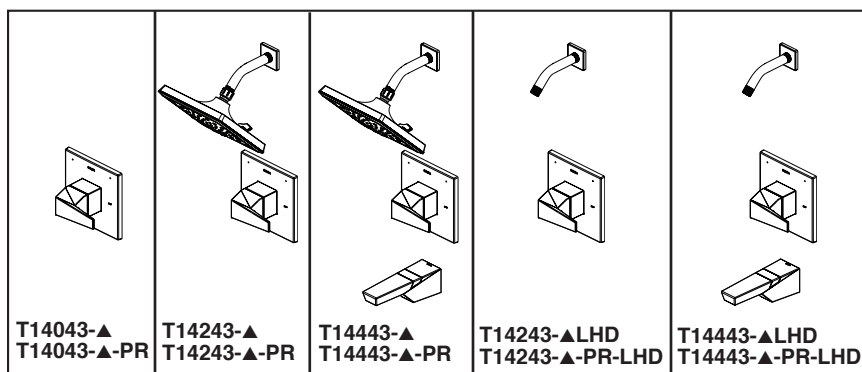

see what Delta can do™

TUB AND SHOWER FAUCET TRIM

Submitted Model No.: _____

Specific Features: _____

▲ Designate Proper Finish Suffix

- Trillian™ Bath Collection
- Valve Only (T14043)
- Shower Only (T14243 & T14243-LHD)
- Tub/Shower (T14443 & T14443-LHD)

FEATURES:

- Monitor® 14 Series pressure balanced bath single handle mixing valve trim
- Three-setting H₂Okinetic® Technology shower head
- Lumicoat™ Finish (-PR models only)
- Lumicoat™ Finishes easily wipe clean without cleaners and chemicals on the products most commonly touched areas

STANDARD SPECIFICATIONS:

- Maintains a balanced pressure of hot and cold water even when a valve is turned on or off elsewhere in the system
- For use with MultiChoice® Universal rough valve body (R10000 Series)
- Back-to-back installation capability
- Temperature only controlled with handle
- Field adjustable to limit handle rotation into hot water zone
- 120° maximum handle rotation
- All parts replaceable from the front of the valve
- Max flow rate 1.75 gpm @ 80 psi, 6.6 L/min @ 550 kPa
- Tub port maximum flow rate 6.0 gpm @ 60 psi with R10000-UNBX
- Shower arm overall horizontal length = 5 1/2" (138 mm), including threaded ends
- Red/blue pad print temperature indicator on the shower escutcheon
- "-LHD" models indicate less shower head
- Stem extension kit RP77991 can be ordered to allow for an additional 1 3/4" wall thickness. RP77991 ships with chrome escutcheon screws. For special finishes also order RP12630 escutcheon screws in desired finish.
- Universal adapter included allows for thread, sweat or slip-on installation of RP93248 and RP93249