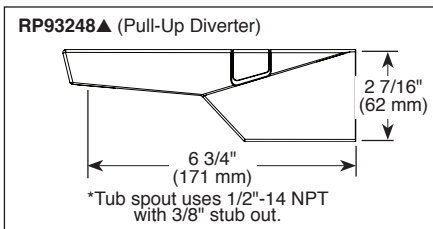

see what Delta can do™

TUB AND SHOWER FAUCET TRIM

Submitted Model No.: _____

Specific Features: _____

▲ Designate Proper Finish Suffix

- Trillian™ Bath Collection
- Valve Only (T14043)
- Shower Only (T14243 & T14243-LHD)
- Tub/Shower (T14443 & T14443-LHD)

FEATURES:

- Monitor® 14 Series pressure balanced bath single handle mixing valve trim
- Three-setting H₂Okinetic® Technology shower head
- Lumicoat™ Finish (-PR models only)
- Lumicoat™ Finishes easily wipe clean without cleaners and chemicals on the products most commonly touched areas

STANDARD SPECIFICATIONS:

- Maintains a balanced pressure of hot and cold water even when a valve is turned on or off elsewhere in the system
- For use with MultiChoice® Universal rough valve body (R10000 Series)
- Back-to-back installation capability
- Temperature only controlled with handle
- Field adjustable to limit handle rotation into hot water zone
- 120° maximum handle rotation
- All parts replaceable from the front of the valve
- Max flow rate 1.75 gpm @ 80 psi, 6.6 L/min @ 550 kPa
- Tub port maximum flow rate 6.0 gpm @ 60 psi with R10000-UNBX
- Shower arm overall horizontal length = 5 1/2" (138 mm), including threaded ends
- Red/blue pad print temperature indicator on the shower escutcheon
- "-LHD" models indicate less shower head
- Stem extension kit RP77991 can be ordered to allow for an additional 1 3/4" wall thickness. RP77991 ships with chrome escutcheon screws. For special finishes also order RP12630 escutcheon screws in desired finish.
- Universal adapter included allows for thread, sweat or slip-on installation of RP93248 and RP93249