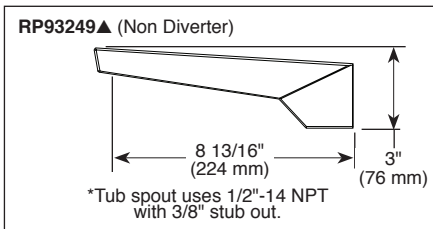

see what Delta can do™

TUB AND SHOWER FAUCET TRIM

Submitted Model No.: _____

Specific Features: _____

▲ Designate Proper Finish Suffix

- Trillian™ Bath Collection
- Valve Only (T14043)
- Shower Only (T14243 & T14243-LHD)
- Tub/Shower (T14443 & T14443-LHD)

FEATURES:

- Monitor® 14 Series pressure balanced bath single handle mixing valve trim
- Three-setting H₂Okinetic® Technology shower head
- Lumicoat™ Finish (-PR models only)
- Lumicoat™ Finishes easily wipe clean without cleaners and chemicals on the products most commonly touched areas

STANDARD SPECIFICATIONS:

- Maintains a balanced pressure of hot and cold water even when a valve is turned on or off elsewhere in the system
- For use with MultiChoice® Universal rough valve body (R10000 Series)
- Back-to-back installation capability
- Temperature only controlled with handle
- Field adjustable to limit handle rotation into hot water zone
- 120° maximum handle rotation
- All parts replaceable from the front of the valve
- Max flow rate 1.75 gpm @ 80 psi, 6.6 L/min @ 550 kPa
- Tub port maximum flow rate 6.0 gpm @ 60 psi with R10000-UNBX
- Shower arm overall horizontal length = 5 1/2" (138 mm), including threaded ends
- Red/blue pad print temperature indicator on the shower escutcheon
- "-LHD" models indicate less shower head
- Stem extension kit RP77991 can be ordered to allow for an additional 1 3/4" wall thickness. RP77991 ships with chrome escutcheon screws. For special finishes also order RP12630 escutcheon screws in desired finish.
- Universal adapter included allows for thread, sweat or slip-on installation of RP93248 and RP93249