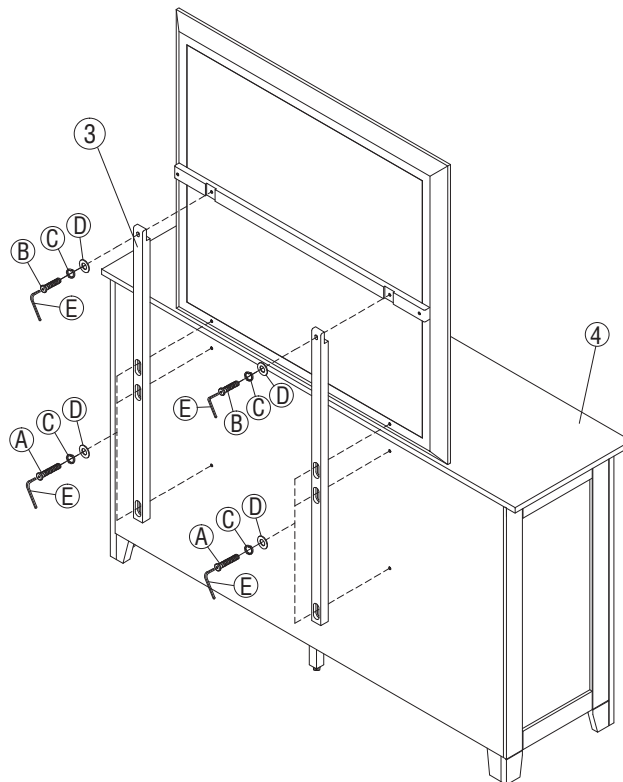

ASSEMBLY INSTRUCTION

DESCRIPTION : MIRROR

Thank you for purchasing this quality product. Be sure to check all packing material carefully for small Hardware which may have come loose inside the carton during shipment. Identify and count all Hardware and compare with the Hardware List Below.

Part List		
NO.	Description	Q.ty
①	Mirror	1 Pc
②	Mirror Support -1	1 Pc
③	Mirror Support -2	2 Pcs
④	Dresser	1 Pc

Hardware List			
Ⓐ	JCBC Screw $\text{Ø}1/4"$ x 38mm		8 Pcs
Ⓑ	JCBC Screw $\text{Ø}1/4"$ x 30mm		2 Pcs
Ⓒ	Spring Washer $\text{Ø}1/4"$		10 Pcs
Ⓓ	Flat Washer $\text{Ø}1/4"$ x 19mm x 1mm		10 Pcs
Ⓔ	Allen Key		1 Pc

STEP 1:

STEP 2: