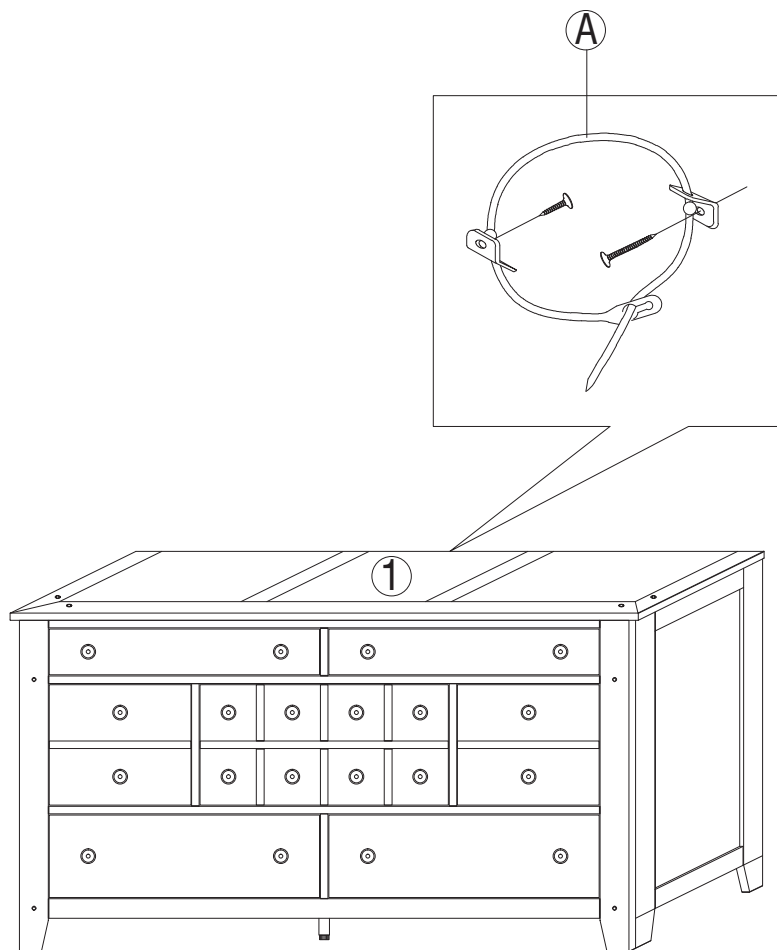

ASSEMBLY INSTRUCTION

DESCRIPTION : 7 DRAWER DRESSER

Thank you for purchasing this quality product. Be sure to check all packing material carefully for small Hardware which may have come loose inside the carton during shipment. Identify and count all Hardware and compare with the Hardware List Below.

Part List			
NO.	Description	Q.ty	
①	Drawer Dresser	1 Pc	
Hardware List			
Ⓐ	TIPPING RESTRAINT		1 Set

ASSEMBLY INSTRUCTION

DESCRIPTION : MIRROR

Thank you for purchasing this quality product. Be sure to check all packing material carefully for small Hardware which may have come loose inside the carton during shipment. Identify and count all Hardware and compare with the Hardware List Below.

Part List		
NO.	Description	Q.ty
①	Mirror	1 Pc
②	Mirror Support -1	1 Pc
③	Mirror Support -2	2 Pcs
④	Dresser	1 Pc

Hardware List			
Ⓐ	JCBC Screw $\text{Ø}1/4"$ x 38mm		8 Pcs
Ⓑ	JCBC Screw $\text{Ø}1/4"$ x 30mm		2 Pcs
Ⓒ	Spring Washer $\text{Ø}1/4"$		10 Pcs
Ⓓ	Flat Washer $\text{Ø}1/4"$ x 19mm x 1mm		10 Pcs
Ⓔ	Allen Key		1 Pc