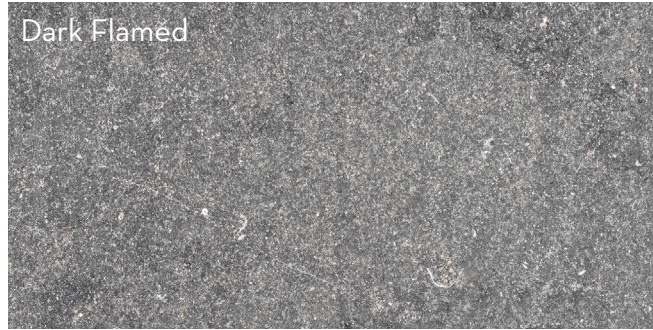

BLUE EMOTION™

Glazed Body Match Porcelain

Inspired by the dark and vivid look of Belgian bluestone, Blue Emotion™ offers cool gray color tones in trending sizes and mosaics. Combine with the flamed colors to achieve endless designs.

3 Colors | 2 Sizes | 3/8" Thickness

Light

Gray

Dark

All Colors Available in Sizes 18"x35", 12"x24"

Gray Flamed

Dark Flamed

All Flamed Colors Available in Size 12"x24"