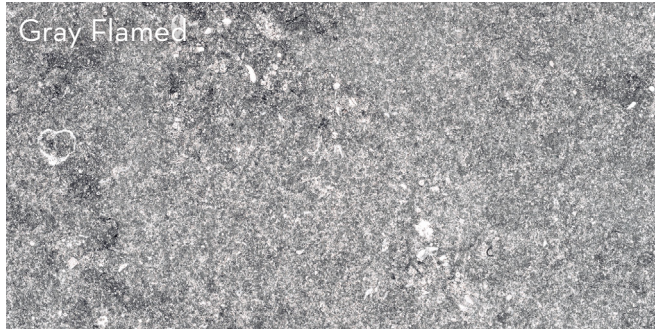

BLUE EMOTION™

Glazed Body Match Porcelain

Inspired by the dark and vivid look of Belgian bluestone, Blue Emotion™ offers cool gray color tones in trending sizes and mosaics. Combine with the flamed colors to achieve endless designs.

3 Colors | 2 Sizes | 3/8" Thickness

Light

Gray

Dark

All Colors Available in Sizes 18"x35", 12"x24"

Gray Flamed

Dark Flamed

All Flamed Colors Available in Size 12"x24"