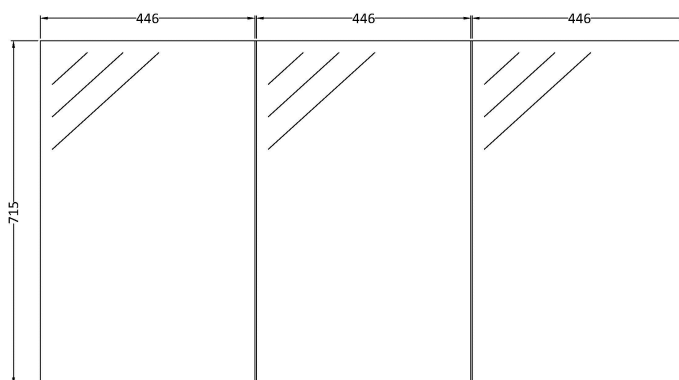

CUSTOMER DATA SHEET

DESCRIPTION:

1347mm 3 Door Mirror Unit

CUSTOMER DATA SHEET - FURNITURE

DESCRIPTION: 1347mm 3 Door Mirror Unit (Cabinet Only)

PRODUCT DIMENSIONS

Height (mm)	Width (mm)	Depth (mm)	Nett Wgt Kg
713	1347	162	22

PACKAGING DIMENSIONS

Height (mm)	Width (mm)	Depth (mm)	Gross Wgt Kg
755	1390	202	22

PACKAGING DATA

Box Colour	Brown Cardboard Box		
Box Qty	1	Label Colour	White Label
Label Size	50 x 100	Label Qty	2

OUTER BOX DIMENSIONS (If Applicable)

CUSTOMER DATA SHEET - FURNITURE

DESCRIPTION: 1347mm 3 Door Mirror Unit (Doors Only)

PRODUCT DIMENSIONS

Height (mm)	Width (mm)	Depth (mm)	Nett Wgt Kg
715	446	22	26

PACKAGING DIMENSIONS

Height (mm)	Width (mm)	Depth (mm)	Gross Wgt Kg
725	460	90	26

PACKAGING DATA

Box Colour	Brown Cardboard Box		
Box Qty	1	Label Colour	White Label
Label Size	50 x 100	Label Qty	2

OUTER BOX DIMENSIONS (If Applicable)

Height (mm)	Width (mm)	Depth (mm)	Gross Wgt Kg

PRODUCT DETAILS