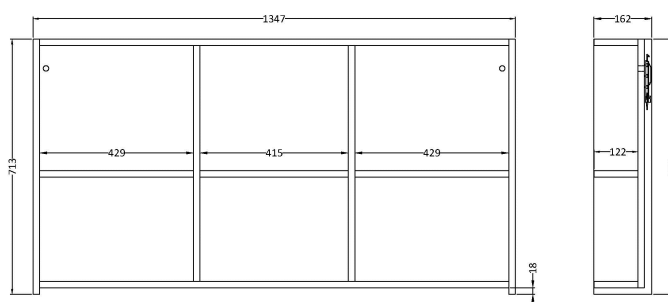

CUSTOMER DATA SHEET

DESCRIPTION:

1347mm 3 Door Mirror Unit

CUSTOMER DATA SHEET - FURNITURE

DESCRIPTION: 1347mm 3 Door Mirror Unit (Cabinet Only)

PRODUCT DIMENSIONS

Height (mm)	Width (mm)	Depth (mm)	Nett Wgt Kg
713	1347	162	22

PACKAGING DIMENSIONS

Height (mm)	Width (mm)	Depth (mm)	Gross Wgt Kg
755	1390	202	22

PACKAGING DATA

Box Colour	Brown Cardboard Box		
Box Qty	1	Label Colour	White Label
Label Size	50 x 100	Label Qty	2

OUTER BOX DIMENSIONS (If Applicable)

CUSTOMER DATA SHEET - FURNITURE

DESCRIPTION: 1347mm 3 Door Mirror Unit (Doors Only)

PRODUCT DIMENSIONS

Height (mm)	Width (mm)	Depth (mm)	Nett Wgt Kg
715	446	22	26

PACKAGING DIMENSIONS

Height (mm)	Width (mm)	Depth (mm)	Gross Wgt Kg
725	460	90	26

PACKAGING DATA

Box Colour	Brown Cardboard Box		
Box Qty	1	Label Colour	White Label
Label Size	50 x 100	Label Qty	2

OUTER BOX DIMENSIONS (If Applicable)

Height (mm)	Width (mm)	Depth (mm)	Gross Wgt Kg

PRODUCT DETAILS