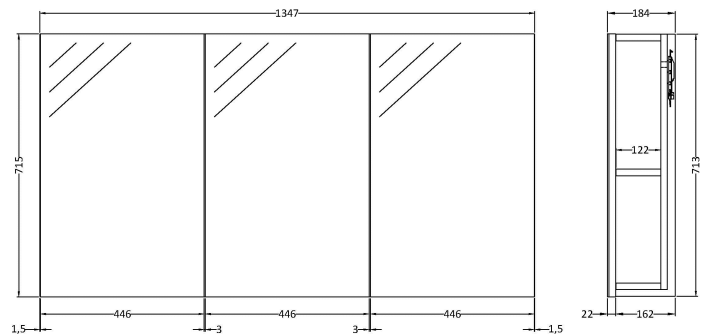

CUSTOMER DATA SHEET

DESCRIPTION:

1347mm 3 Door Mirror Unit

CUSTOMER DATA SHEET - FURNITURE

DESCRIPTION: 1347mm 3 Door Mirror Unit (Cabinet Only)

PRODUCT DIMENSIONS

Height (mm)	Width (mm)	Depth (mm)	Nett Wgt Kg
713	1347	162	22

PACKAGING DIMENSIONS

Height (mm)	Width (mm)	Depth (mm)	Gross Wgt Kg
755	1390	202	22

PACKAGING DATA

Box Colour	Brown Cardboard Box		
Box Qty	1	Label Colour	White Label
Label Size	50 x 100	Label Qty	2

OUTER BOX DIMENSIONS (If Applicable)

CUSTOMER DATA SHEET - FURNITURE

DESCRIPTION: 1347mm 3 Door Mirror Unit (Doors Only)

PRODUCT DIMENSIONS

Height (mm)	Width (mm)	Depth (mm)	Nett Wgt Kg
715	446	22	26

PACKAGING DIMENSIONS

Height (mm)	Width (mm)	Depth (mm)	Gross Wgt Kg
725	460	90	26

PACKAGING DATA

Box Colour	Brown Cardboard Box		
Box Qty	1	Label Colour	White Label
Label Size	50 x 100	Label Qty	2

OUTER BOX DIMENSIONS (If Applicable)

Height (mm)	Width (mm)	Depth (mm)	Gross Wgt Kg

PRODUCT DETAILS