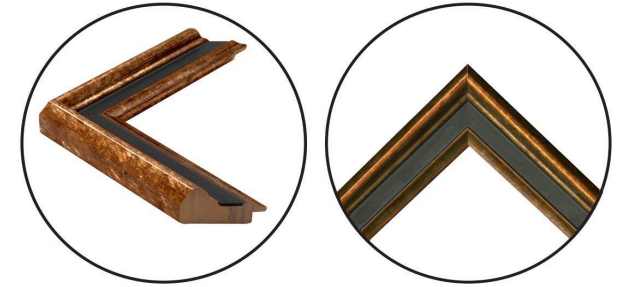

WENDOVER ART GROUP

ITEM NUMBER : **WLA2260**

TITLE : **Knight**

OUTWARD DIMENSION (W X H) : **40.5" x 28.5"**

FRAME (WIDTH X DEPTH) : **M0686 | 1.5" x 1.25"**

FRAME FINISH : **Standard Frame**

Distressed Antique Gold and B

DESCRIPTION :

Giclee on Canvas, Mounted to Hardboard, Hand Applied

Crackle Finish, Framed without Glass