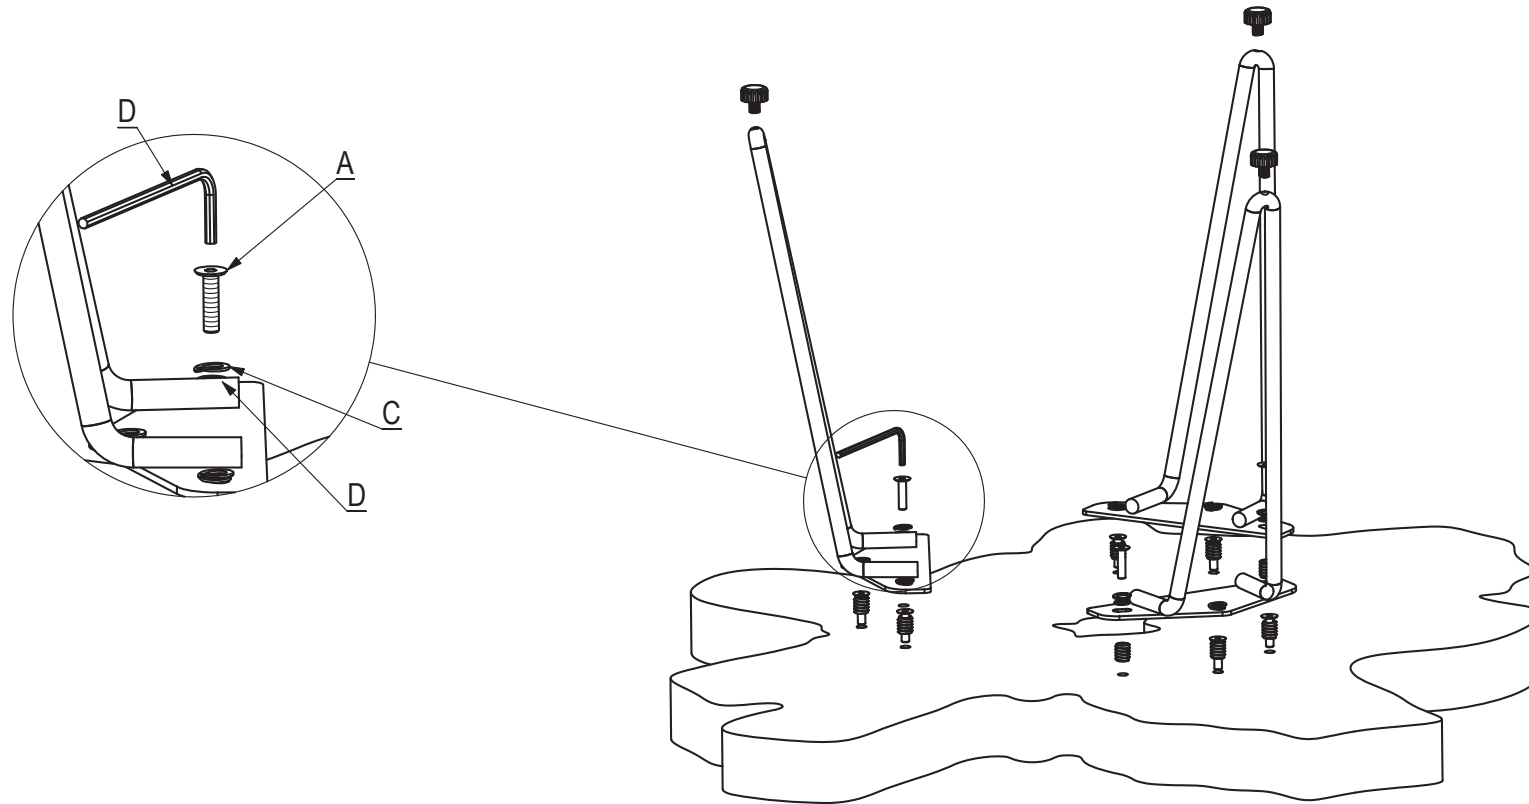

ASSEMBLING INSTRUCTION

NESTING COFFEE TABLE

A		B		C		D	
	BOLT JCBC SS M6X25		FLAT WASHER M6 SS		SPRING WASHER M6 SS		KEY L
	PCS = 9		PCS = 9		PCS = 9		PCS : 1