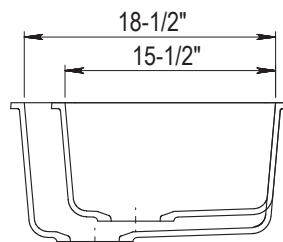

## DIMENSIONS

Specifications and dimensions are not guaranteed and are subject to change without notice.

OVERALL  
32" x 20½"

BOWL  
DEPTH  
9½" | 8"

DRAIN  
DIAMETER  
3-½"