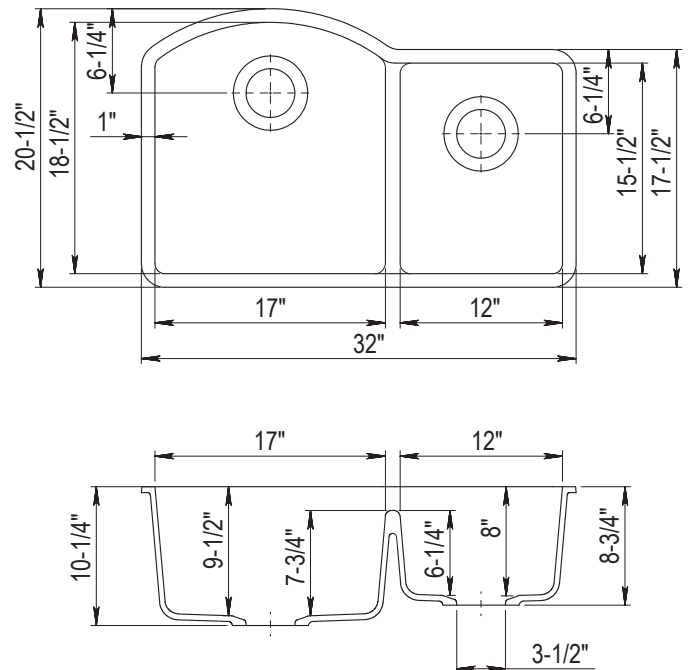

## DIMENSIONS

Specifications and dimensions are not guaranteed and are subject to change without notice.

OVERALL  
32" x 20½"

BOWL  
DEPTH  
9½" | 8"

DRAIN  
DIAMETER  
3-½"