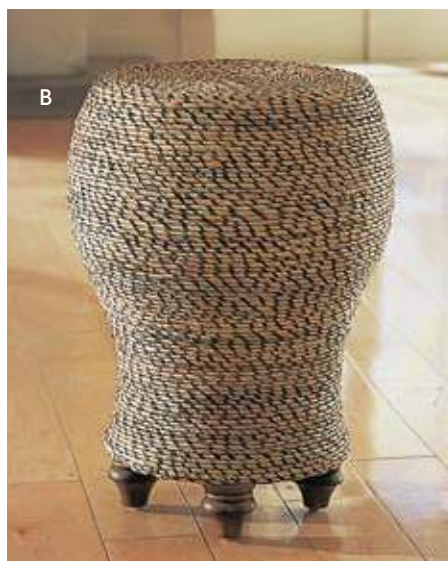

A TROPICAL OTTOMAN

44"W x 44"D x 17.75"H

B TROPICAL PEDESTAL TABLE

16"W x 16"D x 22.25"H

C BASKET COFFEE TABLE

47.5"W x 20"D x 17"H

**The Basket Coffee Table features a unique removable basket weave top. It incorporates the top with rattan legs for a new twist to a traditional favorite.*