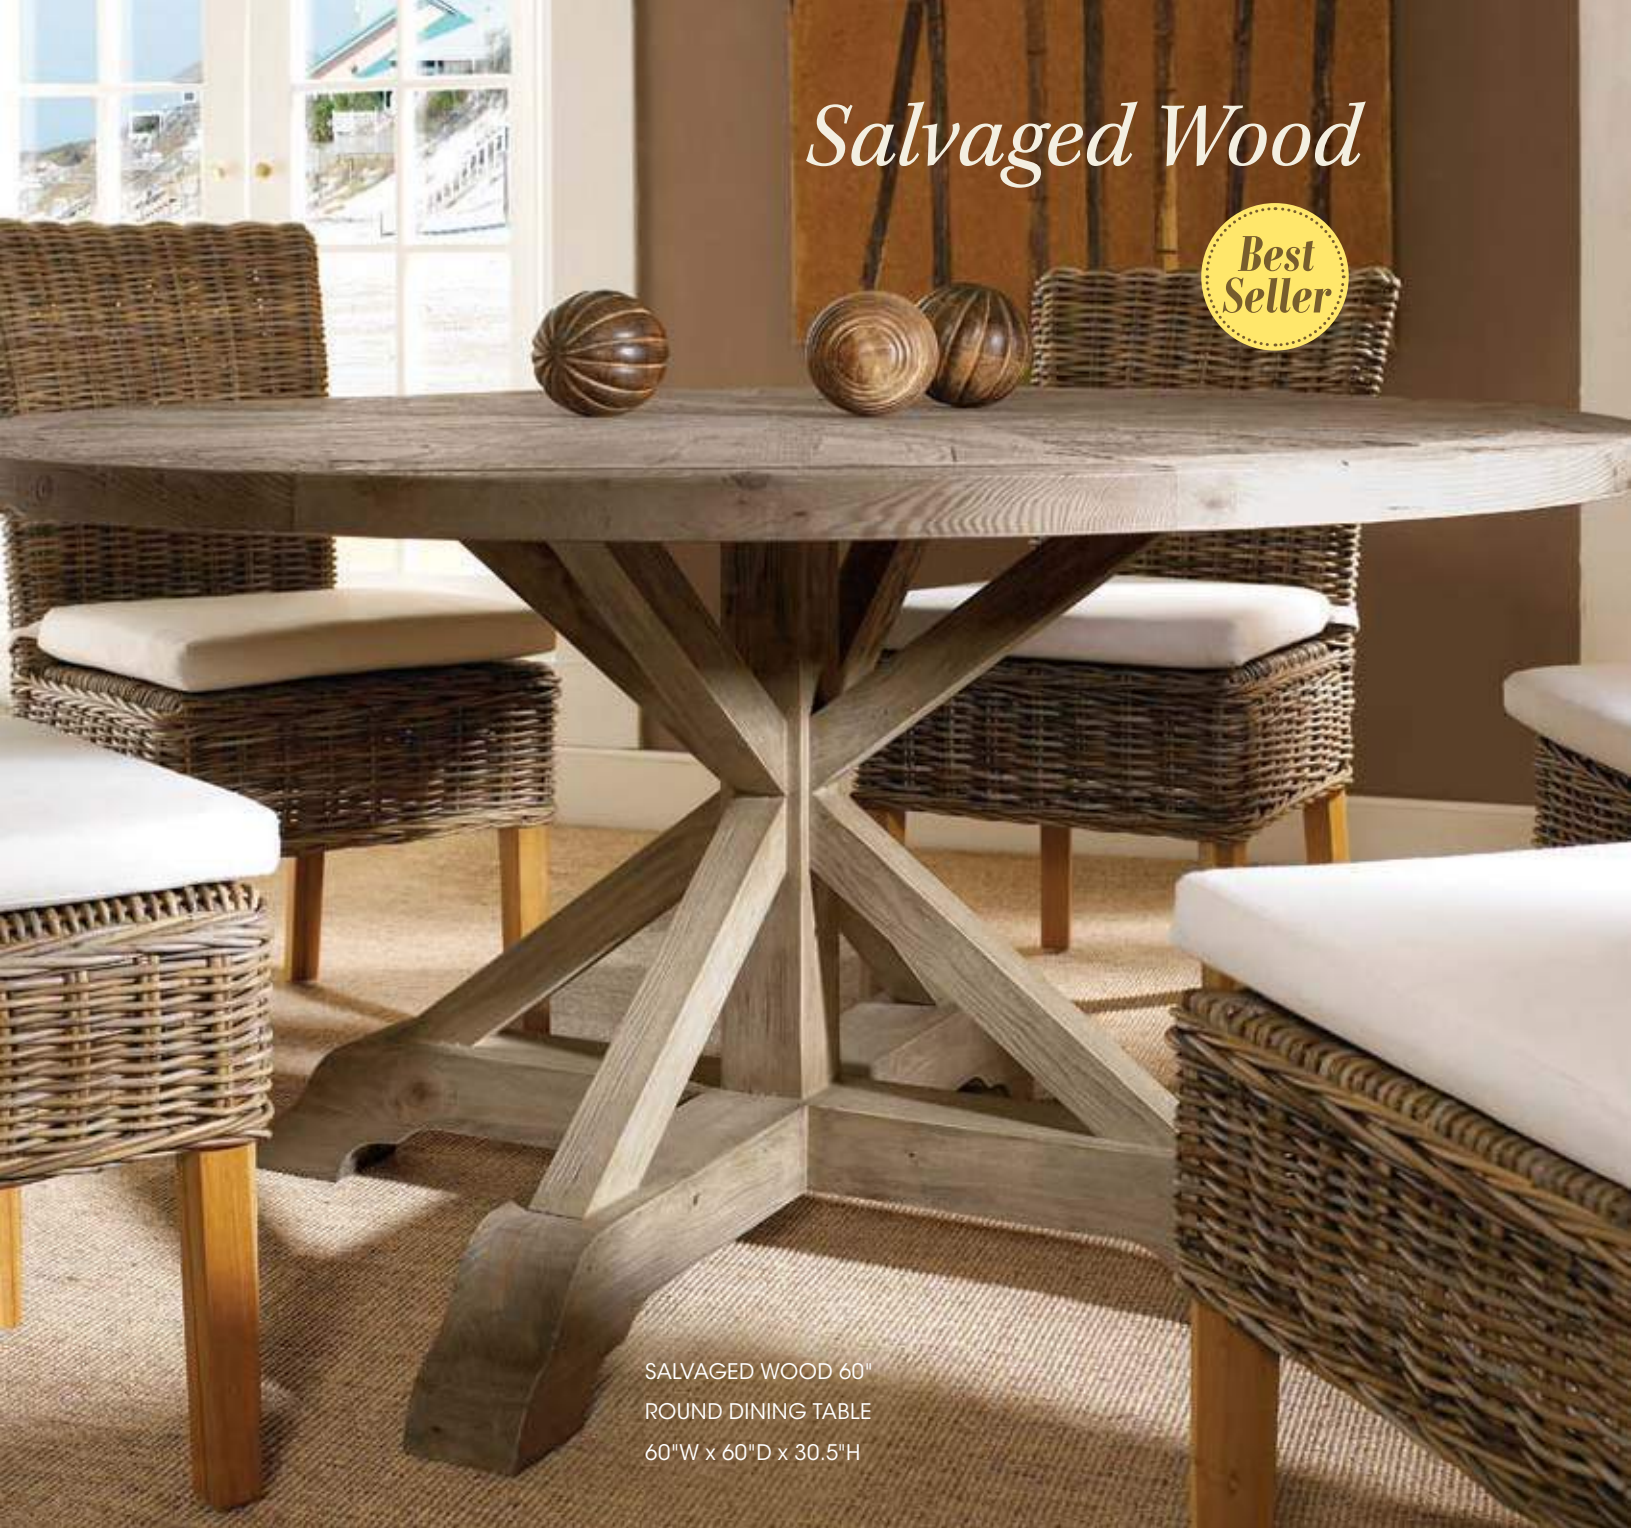

Salvaged Wood

Best
Seller

SALVAGED WOOD 60"
ROUND DINING TABLE
60"W x 60"D x 30.5"H