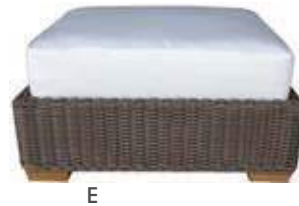

NEW

55.25"W x 31.50"D x 17.75"H

K OUTDOOR RECLAIMED TEAK END TABLE

NEW

23.75"W x 23.75"D x 21.75"H

L OUTDOOR RECLAIMED TEAK CONSOLE TABLE

NEW

55.25"W x 15.75"D x 32.25"H