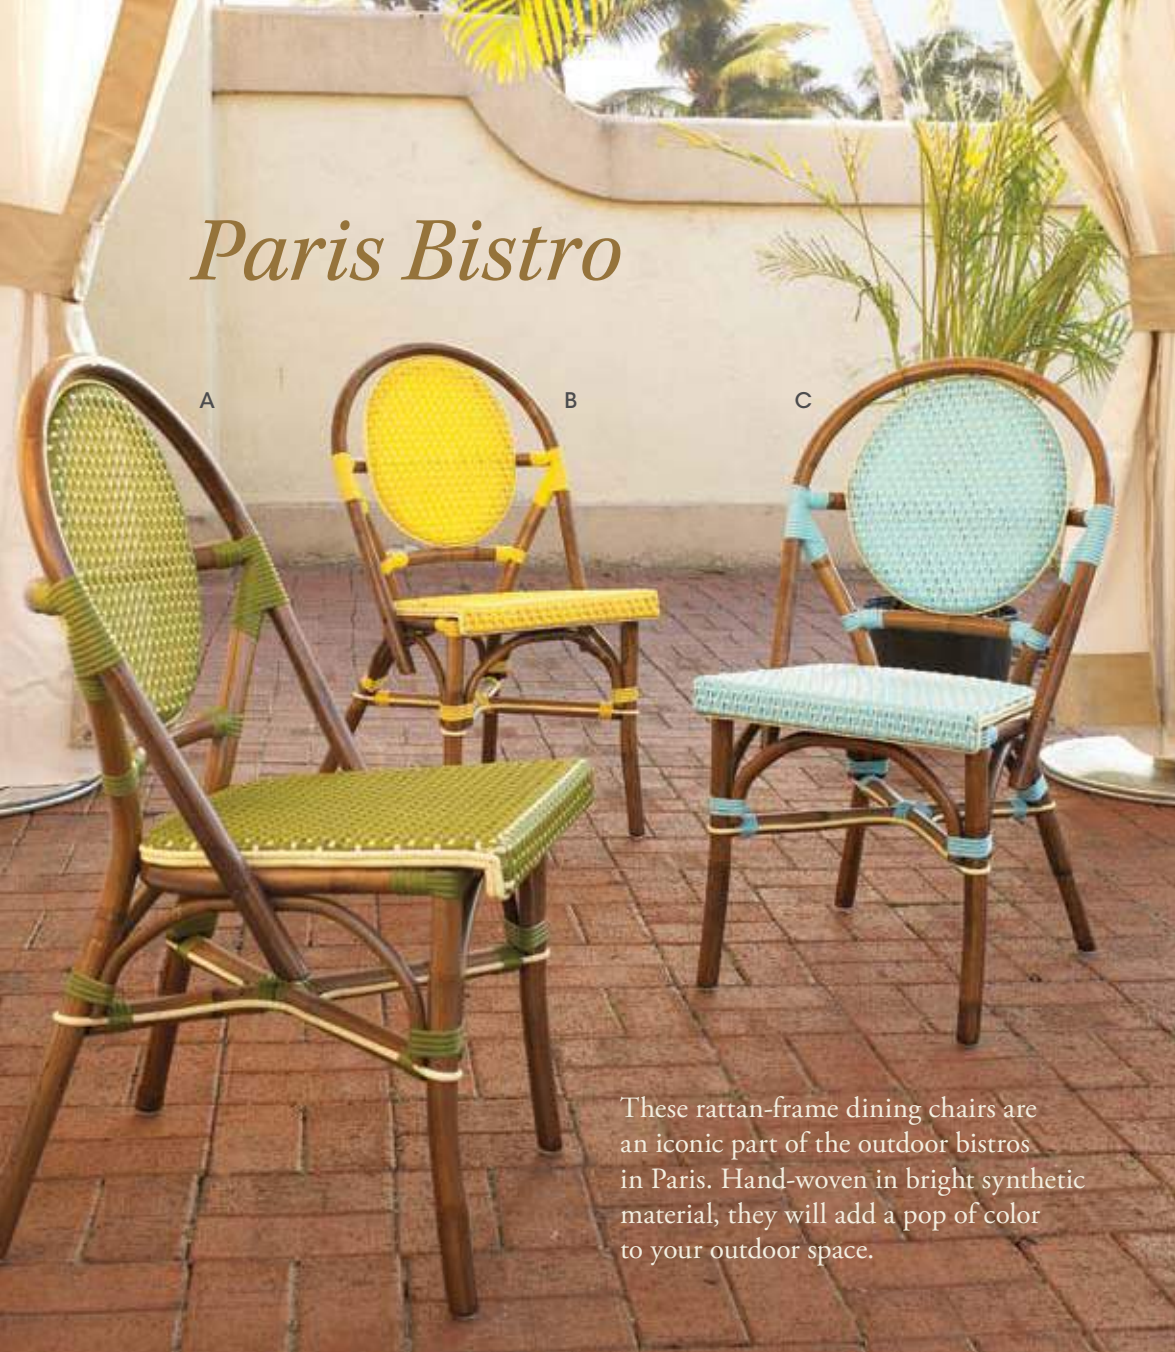

Paris Bistro

These rattan-frame dining chairs are an iconic part of the outdoor bistros in Paris. Hand-woven in bright synthetic material, they will add a pop of color to your outdoor space.

- A PARIS BISTRO CHAIR
—GREEN—SET OF 2