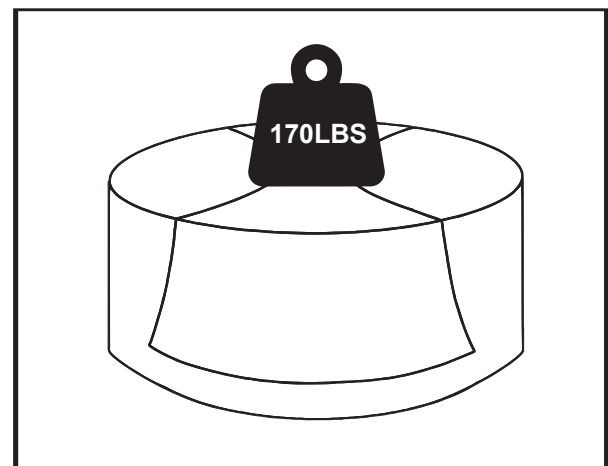

Instruction Manual

www.festival-usa.com

US Customer Service Hotline : +1 840-244-5399

Us CustomerService E-mail:customerservice.festivalneo@gmail.com

This is not solid wood!

Daily Maintenance Instructions

Dust Removal