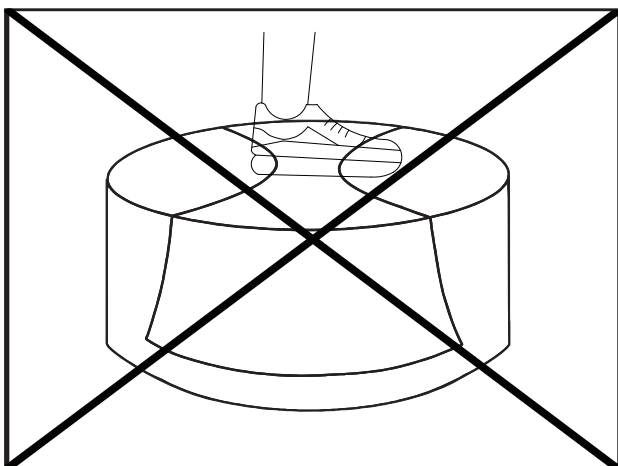

Instruction Manual

www.festival-usa.com

US Customer Service Hotline : +1 840-244-5399

Us CustomerService E-mail:customerservice.festivalneo@gmail.com

This is not solid wood!

Daily Maintenance Instructions

Dust Removal