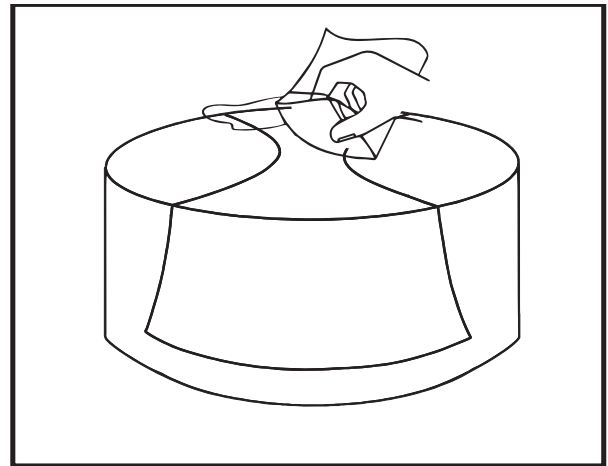

Instruction Manual

www.festival-usa.com

US Customer Service Hotline : +1 840-244-5399

Us CustomerService E-mail:customerservice.festivalneo@gmail.com

This is not solid wood!

Daily Maintenance Instructions

Dust Removal