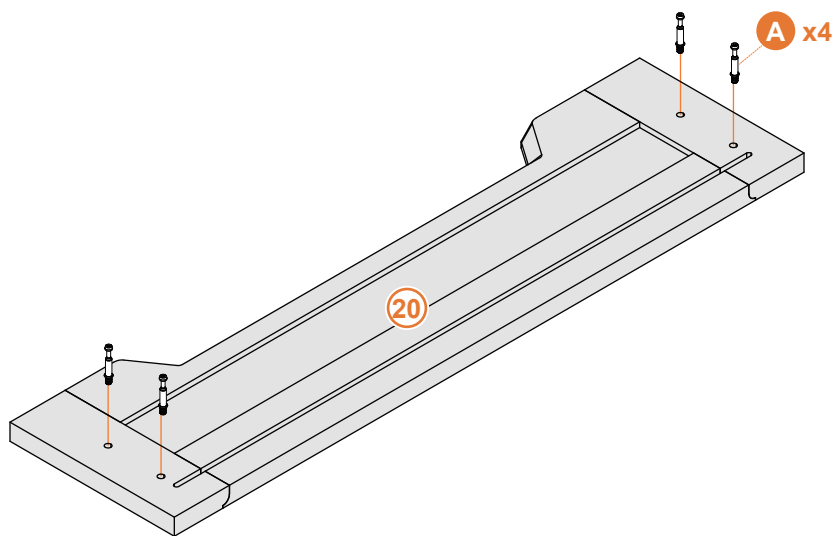

19

20

21

22

23

24

25

26

27

28

29

 **F x 2**
M4 x 10 mm

30

Tips

- This product is for indoor use only. The seller does not assume any responsibility and liability for damages caused by the following aspects:
 1. The product is used for a purpose other than its intended use and/or is changed/modified from the original one.
 2. The product is not installed/used properly under the guidelines of the instructions.
- If there are missing and/or defective part(s) after receiving the product, please stop assembling and contact us for help in time.
- Please assemble the product on a spacious place. But please do not place the unpackaged product on the ground directly, or stand/sit on the parts of this product to avoid cracking or deforming of the board. In addition, it is highly recommended that you wear gloves to avoid being cut by the edges of the product during installation.
- It is recommended that you refer to the schematic diagram to make the whole installation process easier when assembly. Align all the screws to the corresponding pre-drilled holes first, and then tighten the screws one by one after all the parts are in the correct position.
- Do not expose the product to direct sunlight or rain and/or place it in a damp place. Failure to do so may accelerate deformation, discoloration, or cause cracks. Please do not touch sharp objects or corrosive chemicals, which may damage the surface of the item.
- Please clean with a damp cloth for daily maintenance, then dry immediately.