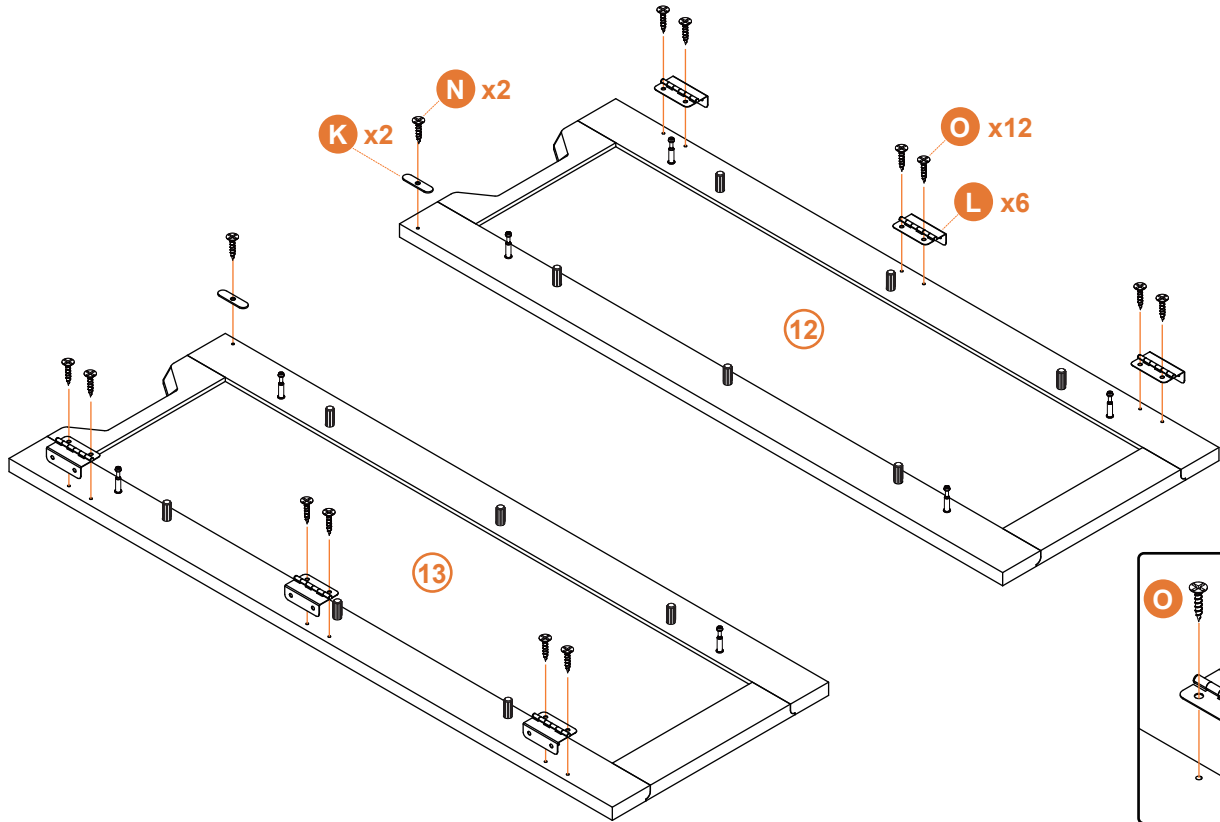

P x2

$\varnothing 3$ x 14 mm

Q x10+1

$\varnothing 4$ x 30 mm

R x2

$\varnothing 3.5$ x 40 mm

1

2

11

12

13

14

15

16

17

18

19

20

21

22

23

24

25

26

27

28

29

 **F x 2**
M4 x 10 mm

30

Tips

- This product is for indoor use only. The seller does not assume any responsibility and liability for damages caused by the following aspects:
 1. The product is used for a purpose other than its intended use and/or is changed/modified from the original one.
 2. The product is not installed/used properly under the guidelines of the instructions.
- If there are missing and/or defective part(s) after receiving the product, please stop assembling and contact us for help in time.
- Please assemble the product on a spacious place. But please do not place the unpackaged product on the ground directly, or stand/sit on the parts of this product to avoid cracking or deforming of the board. In addition, it is highly recommended that you wear gloves to avoid being cut by the edges of the product during installation.
- It is recommended that you refer to the schematic diagram to make the whole installation process easier when assembly. Align all the screws to the corresponding pre-drilled holes first, and then tighten the screws one by one after all the parts are in the correct position.
- Do not expose the product to direct sunlight or rain and/or place it in a damp place. Failure to do so may accelerate deformation, discoloration, or cause cracks. Please do not touch sharp objects or corrosive chemicals, which may damage the surface of the item.
- Please clean with a damp cloth for daily maintenance, then dry immediately.