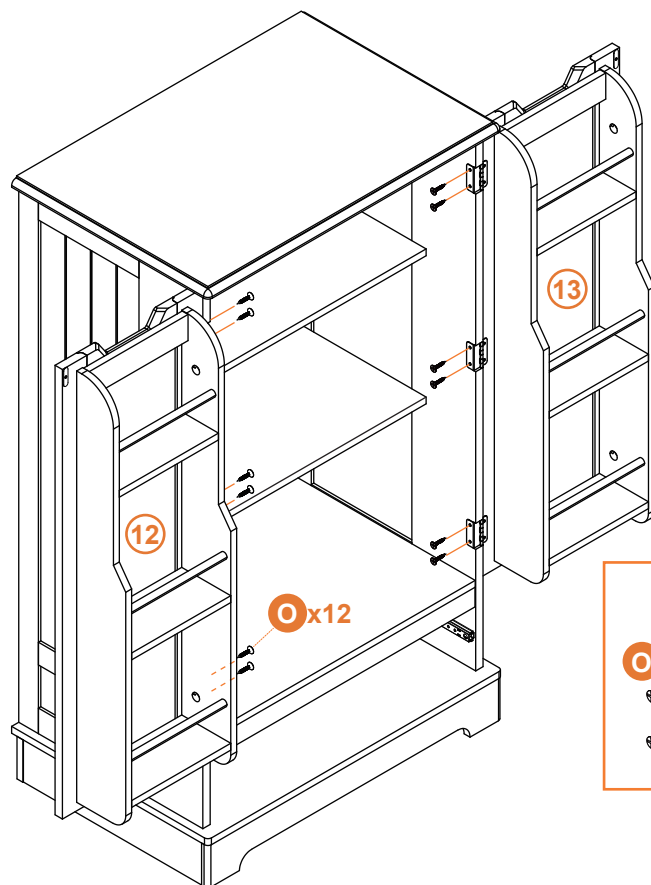

11

12

13

14

15

16

17

18

19

20

21

22

23

24

25

26

27

28

29

 **F x 2**
M4 x 10 mm

30

Tips

- This product is for indoor use only. The seller does not assume any responsibility and liability for damages caused by the following aspects:
 1. The product is used for a purpose other than its intended use and/or is changed/modified from the original one.
 2. The product is not installed/used properly under the guidelines of the instructions.
- If there are missing and/or defective part(s) after receiving the product, please stop assembling and contact us for help in time.
- Please assemble the product on a spacious place. But please do not place the unpackaged product on the ground directly, or stand/sit on the parts of this product to avoid cracking or deforming of the board. In addition, it is highly recommended that you wear gloves to avoid being cut by the edges of the product during installation.
- It is recommended that you refer to the schematic diagram to make the whole installation process easier when assembly. Align all the screws to the corresponding pre-drilled holes first, and then tighten the screws one by one after all the parts are in the correct position.
- Do not expose the product to direct sunlight or rain and/or place it in a damp place. Failure to do so may accelerate deformation, discoloration, or cause cracks. Please do not touch sharp objects or corrosive chemicals, which may damage the surface of the item.
- Please clean with a damp cloth for daily maintenance, then dry immediately.