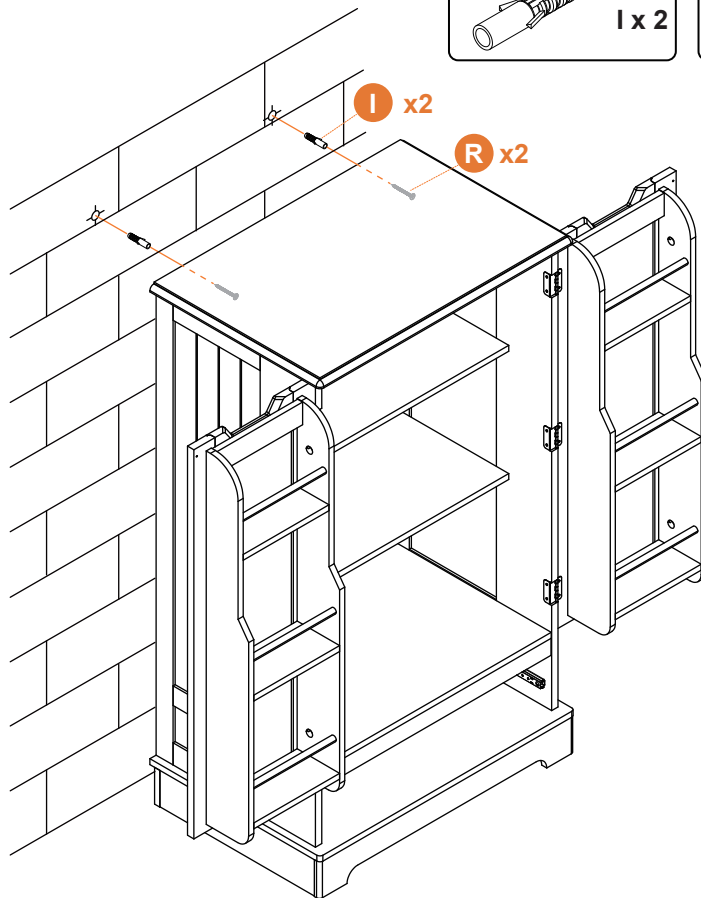

19

20

21

22

23

24

25

26

27

28

29

 **F x 2**
M4 x 10 mm

30

Tips

- This product is for indoor use only. The seller does not assume any responsibility and liability for damages caused by the following aspects:
 1. The product is used for a purpose other than its intended use and/or is changed/modified from the original one.
 2. The product is not installed/used properly under the guidelines of the instructions.
- If there are missing and/or defective part(s) after receiving the product, please stop assembling and contact us for help in time.
- Please assemble the product on a spacious place. But please do not place the unpackaged product on the ground directly, or stand/sit on the parts of this product to avoid cracking or deforming of the board. In addition, it is highly recommended that you wear gloves to avoid being cut by the edges of the product during installation.
- It is recommended that you refer to the schematic diagram to make the whole installation process easier when assembly. Align all the screws to the corresponding pre-drilled holes first, and then tighten the screws one by one after all the parts are in the correct position.
- Do not expose the product to direct sunlight or rain and/or place it in a damp place. Failure to do so may accelerate deformation, discoloration, or cause cracks. Please do not touch sharp objects or corrosive chemicals, which may damage the surface of the item.
- Please clean with a damp cloth for daily maintenance, then dry immediately.