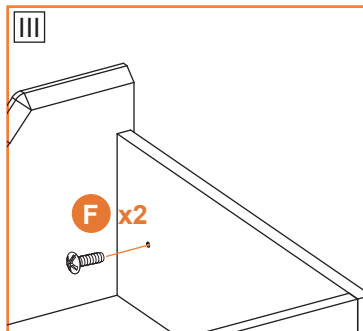

27

28

29

 **F x 2**
M4 x 10 mm

30

Tips

- This product is for indoor use only. The seller does not assume any responsibility and liability for damages caused by the following aspects:
 1. The product is used for a purpose other than its intended use and/or is changed/modified from the original one.
 2. The product is not installed/used properly under the guidelines of the instructions.
- If there are missing and/or defective part(s) after receiving the product, please stop assembling and contact us for help in time.
- Please assemble the product on a spacious place. But please do not place the unpackaged product on the ground directly, or stand/sit on the parts of this product to avoid cracking or deforming of the board. In addition, it is highly recommended that you wear gloves to avoid being cut by the edges of the product during installation.
- It is recommended that you refer to the schematic diagram to make the whole installation process easier when assembly. Align all the screws to the corresponding pre-drilled holes first, and then tighten the screws one by one after all the parts are in the correct position.
- Do not expose the product to direct sunlight or rain and/or place it in a damp place. Failure to do so may accelerate deformation, discoloration, or cause cracks. Please do not touch sharp objects or corrosive chemicals, which may damage the surface of the item.
- Please clean with a damp cloth for daily maintenance, then dry immediately.