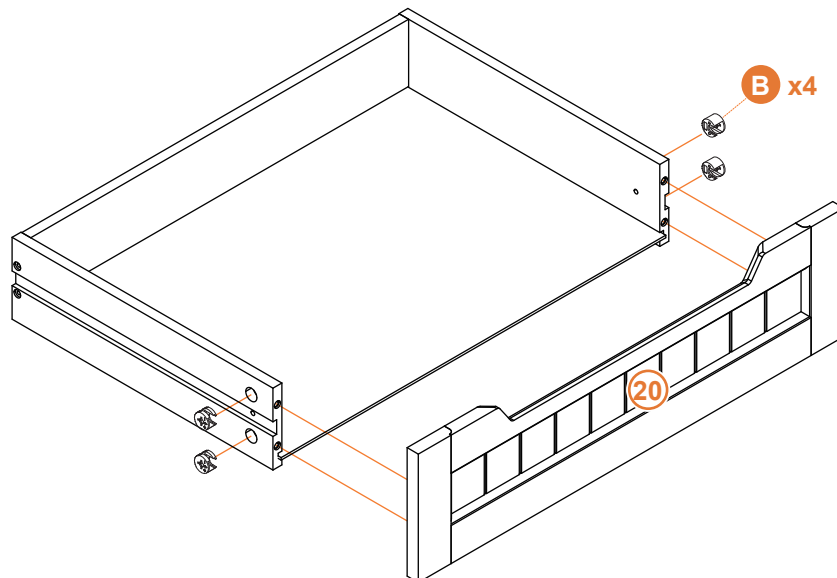

19

20

21

22

23

24

25

26

27

28

29

 **F x 2**
M4 x 10 mm

30

Tips

- This product is for indoor use only. The seller does not assume any responsibility and liability for damages caused by the following aspects:
 1. The product is used for a purpose other than its intended use and/or is changed/modified from the original one.
 2. The product is not installed/used properly under the guidelines of the instructions.
- If there are missing and/or defective part(s) after receiving the product, please stop assembling and contact us for help in time.
- Please assemble the product on a spacious place. But please do not place the unpackaged product on the ground directly, or stand/sit on the parts of this product to avoid cracking or deforming of the board. In addition, it is highly recommended that you wear gloves to avoid being cut by the edges of the product during installation.
- It is recommended that you refer to the schematic diagram to make the whole installation process easier when assembly. Align all the screws to the corresponding pre-drilled holes first, and then tighten the screws one by one after all the parts are in the correct position.
- Do not expose the product to direct sunlight or rain and/or place it in a damp place. Failure to do so may accelerate deformation, discoloration, or cause cracks. Please do not touch sharp objects or corrosive chemicals, which may damage the surface of the item.
- Please clean with a damp cloth for daily maintenance, then dry immediately.