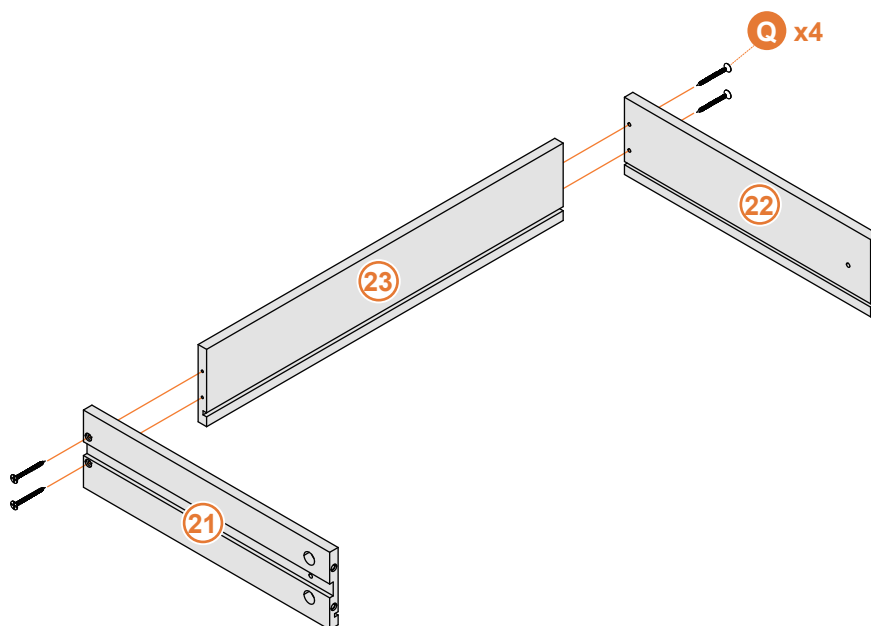

19

20

21

22

23

24

25

26

27

28

29

 **F x 2**
M4 x 10 mm

30

Tips

- This product is for indoor use only. The seller does not assume any responsibility and liability for damages caused by the following aspects:
 1. The product is used for a purpose other than its intended use and/or is changed/modified from the original one.
 2. The product is not installed/used properly under the guidelines of the instructions.
- If there are missing and/or defective part(s) after receiving the product, please stop assembling and contact us for help in time.
- Please assemble the product on a spacious place. But please do not place the unpackaged product on the ground directly, or stand/sit on the parts of this product to avoid cracking or deforming of the board. In addition, it is highly recommended that you wear gloves to avoid being cut by the edges of the product during installation.
- It is recommended that you refer to the schematic diagram to make the whole installation process easier when assembly. Align all the screws to the corresponding pre-drilled holes first, and then tighten the screws one by one after all the parts are in the correct position.
- Do not expose the product to direct sunlight or rain and/or place it in a damp place. Failure to do so may accelerate deformation, discoloration, or cause cracks. Please do not touch sharp objects or corrosive chemicals, which may damage the surface of the item.
- Please clean with a damp cloth for daily maintenance, then dry immediately.