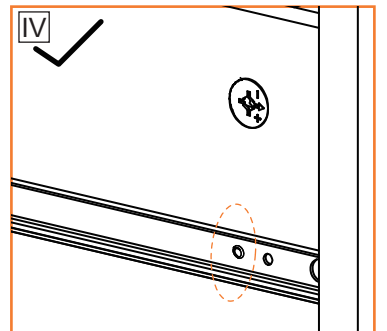

27

28

29

 **F x 2**
M4 x 10 mm

30

Tips

- This product is for indoor use only. The seller does not assume any responsibility and liability for damages caused by the following aspects:
 1. The product is used for a purpose other than its intended use and/or is changed/modified from the original one.
 2. The product is not installed/used properly under the guidelines of the instructions.
- If there are missing and/or defective part(s) after receiving the product, please stop assembling and contact us for help in time.
- Please assemble the product on a spacious place. But please do not place the unpackaged product on the ground directly, or stand/sit on the parts of this product to avoid cracking or deforming of the board. In addition, it is highly recommended that you wear gloves to avoid being cut by the edges of the product during installation.
- It is recommended that you refer to the schematic diagram to make the whole installation process easier when assembly. Align all the screws to the corresponding pre-drilled holes first, and then tighten the screws one by one after all the parts are in the correct position.
- Do not expose the product to direct sunlight or rain and/or place it in a damp place. Failure to do so may accelerate deformation, discoloration, or cause cracks. Please do not touch sharp objects or corrosive chemicals, which may damage the surface of the item.
- Please clean with a damp cloth for daily maintenance, then dry immediately.