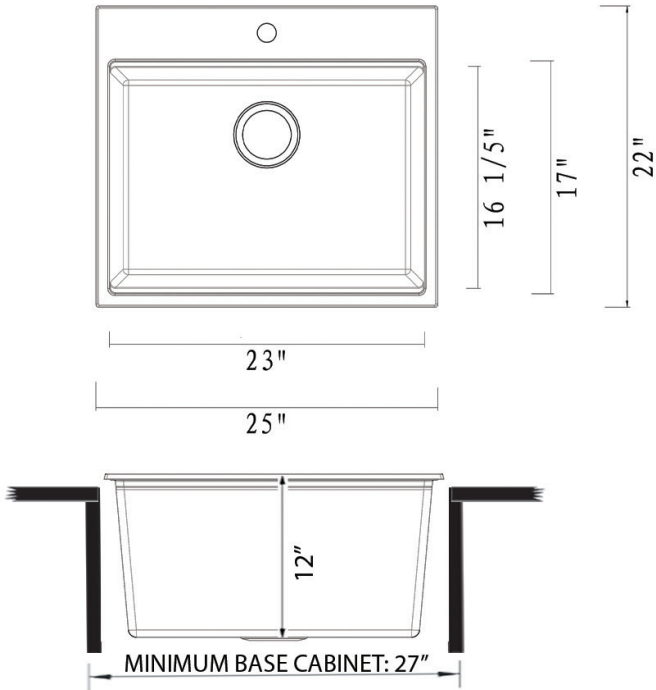

OPTIONAL ACCESSORIES (SOLD SEPARATELY)

DIMENSIONS

SCAN TO REGISTER YOUR WARRANTY

or visit
www.ruvati.com/register

RUVATI USA
www.ruvati.com

Phone: 1.855.478.8284
Email: support@ruvati.com