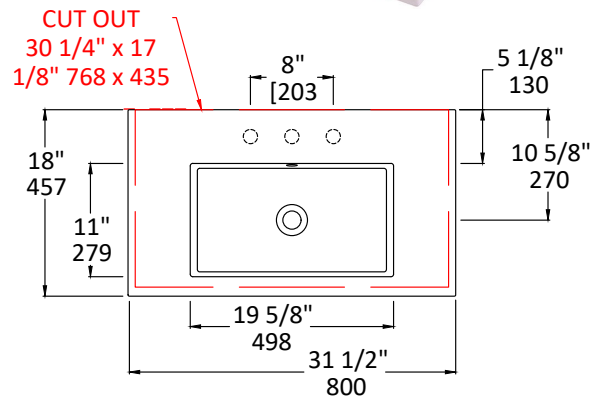

## Specifications:

<b>Installation:</b>	Wall-mount, vanity-top, or drop-in
<b>Exterior Dimensions:</b>	31 1/2" w x 18" d x 5 1/2" h
<b>Material:</b>	Porcelain
<b>Weight:</b>	46 lbs
<b>Overflow:</b>	Yes
<b>Finishes:</b>	001 - White
<b>Faucet Holes:</b>	00 - no hole 01 - one centered hole 02 - two hole - center and right, 4" spread 03 - three hole, 8" spread
<b>Cutout Size:</b>	30 1/4" x 17 1/8" (template available upon request)
<b>Faucet Hole Size:</b>	Ø 1 3/8"
<b>Drain Hole Size:</b>	Ø 1 3/4"