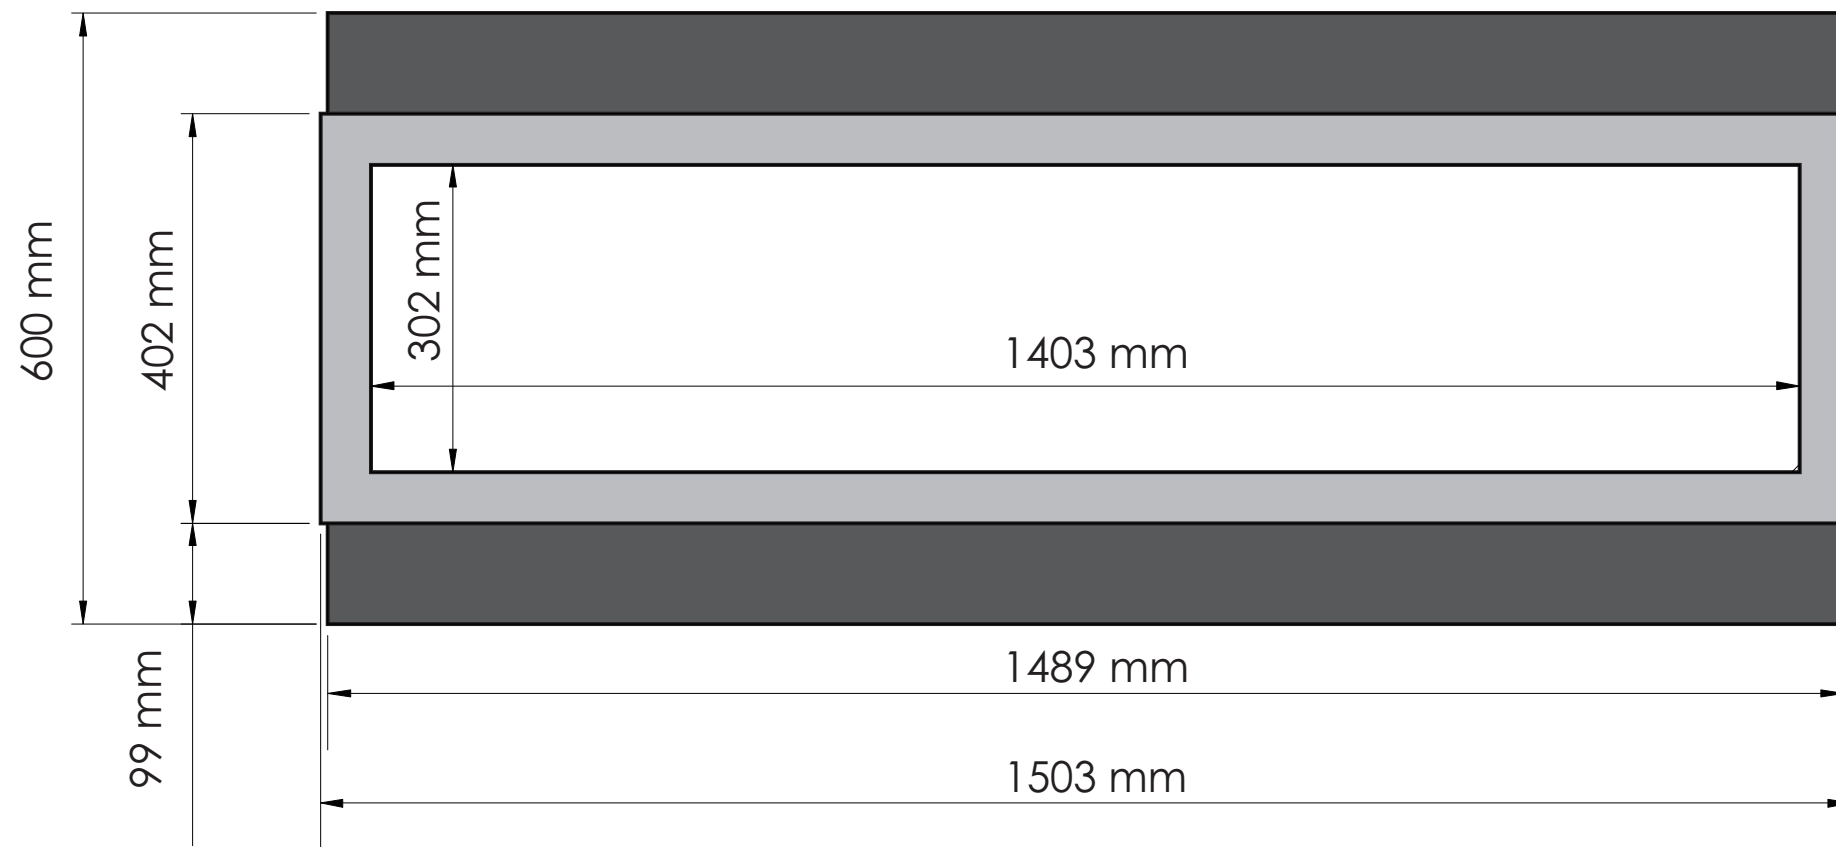

TECHNICAL SPECIFICATIONS		
VOLTS	120	
AMPS	12.5	
WATTS	1500	
HEATER	HIGH	1500 watts
	LOW	750 watts
NO HEATER	22 watts	
LAMPS	QUANTITY	LED
	WATTS	
	TOTAL WATTS	22 watts
ROTOR MOTOR	1 at 5 watts	
HEIGHT, WIDTH, DEPTH	23 1/2 x 58 5/8 x 6 3/4	
GLASS VIEWING OPENING	11 7/8 x 55 1/4"	
SURROUND SIZE	15 3/4" x 59 1/8"	
SHIPPING SIZE	25 1/2 x 69 3/4 x 9 3/4"	
SHIPPING WEIGHT	124 lbs	
GLASS FRONT	UNIT	
		Included
PLUG LOCATION	Left Side	
CORD LENGTH	76"	
APPROX. HEATING AREA	400 sq ft	

BUILT IN	
SCALE 1" = 1'-0"	SHEET 1 OF 1

TECHNICAL SPECIFICATIONS		
VOLTS	120	
AMPS	12.5	
WATTS	1500	
HEATER	HIGH	1500 watts
	LOW	750 watts
NO HEATER	22 watts	
LAMPS	QUANTITY	LED
	WATTS	
	TOTAL WATTS	22 watts
ROTOR MOTOR	1 at 5 watts	
HEIGHT, WIDTH, DEPTH	60 x 148.9 x 17.2 cm	
GLASS VIEWING OPENING	30.2 x 140.3 cm	
SURROUND SIZE	40.2 x 150.3 cm	
SHIPPING SIZE	64 x 176.7 x 24.8 cm	
SHIPPING WEIGHT	56 kg	
GLASS FRONT	UNIT	
		Included
PLUG LOCATION	Left Side	
CORD LENGTH	193 cm	
APPROX. HEATING AREA	37 sqm	

BUILT IN	
SCALE 1:12	