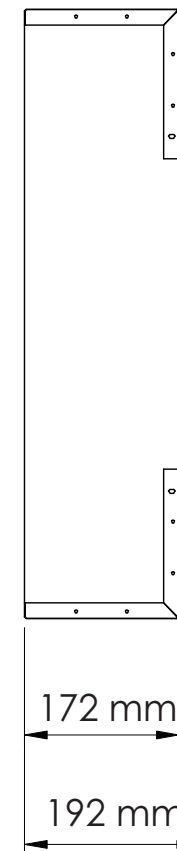

TECHNICAL SPECIFICATIONS		
VOLTS	120	
AMPS	12.5	
WATTS	1500	
HEATER	HIGH	1500 watts
	LOW	750 watts
NO HEATER	22 watts	
LAMPS	QUANTITY	LED
	WATTS	
	TOTAL WATTS	22 watts
ROTOR MOTOR	1 at 5 watts	
HEIGHT, WIDTH, DEPTH	23 1/2 x 58 5/8 x 6 3/4	
GLASS VIEWING OPENING	11 7/8 x 55 1/4"	
SURROUND SIZE	15 3/4" x 59 1/8"	
SHIPPING SIZE	25 1/2 x 69 3/4 x 9 3/4"	
SHIPPING WEIGHT	124 lbs	
GLASS FRONT	UNIT	
		Included
PLUG LOCATION	Left Side	
CORD LENGTH	76"	
APPROX. HEATING AREA	400 sq ft	

BUILT IN	
SCALE 1" = 1'-0"	SHEET 1 OF 1

TECHNICAL SPECIFICATIONS		
VOLTS	120	
AMPS	12.5	
WATTS	1500	
HEATER	HIGH	1500 watts
	LOW	750 watts
NO HEATER	22 watts	
LAMPS	QUANTITY	LED
	WATTS	
	TOTAL WATTS	22 watts
ROTOR MOTOR	1 at 5 watts	
HEIGHT, WIDTH, DEPTH	60 x 148.9 x 17.2 cm	
GLASS VIEWING OPENING	30.2 x 140.3 cm	
SURROUND SIZE	40.2 x 150.3 cm	
SHIPPING SIZE	64 x 176.7 x 24.8 cm	
SHIPPING WEIGHT	56 kg	
GLASS FRONT	UNIT	
		Included
PLUG LOCATION	Left Side	
CORD LENGTH	193 cm	
APPROX. HEATING AREA	37 sqm	

BUILT IN	
SCALE 1:12	