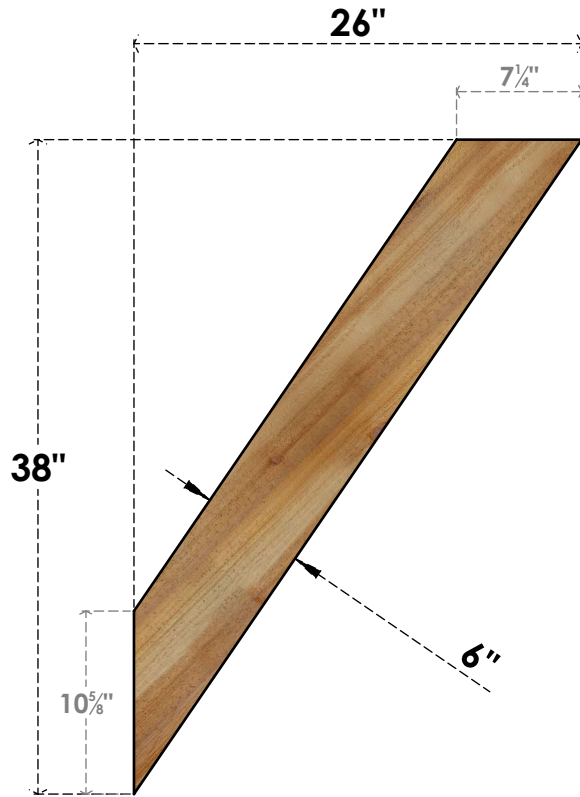

# BRC06X26X38TRA00RWR

6"W X 26"D X 38"H TRADITIONAL ROUGH SAWN BRACE, WESTERN RED CEDAR

**SIDE**

**FRONT**

EKENA MILLWORK  
 2300 WEST MAIN ST.  
 CLARKSVILLE, TX 75426  
 TOLL FREE: 866-607-0453  
 WWW.EKENAMILLWORK.COM