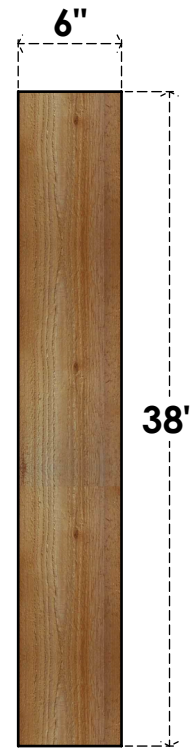

# BRC06X26X38TRA00RWR

6"W X 26"D X 38"H TRADITIONAL ROUGH SAWN BRACE, WESTERN RED CEDAR

**SIDE**

**FRONT**

EKENA MILLWORK  
 2300 WEST MAIN ST.  
 CLARKSVILLE, TX 75426  
 TOLL FREE: 866-607-0453  
 WWW.EKENAMILLWORK.COM

**NOTES**

1. INSTALLATION TO BE COMPLETED IN ACCORDANCE WITH MANUFACTURER'S SPECIFICATIONS.
2. DRAWING MAY NOT BE TO SCALE
3. THIS DRAWING IS INTENDED FOR DESIGN AND PLANNING PURPOSES ONLY.
4. ALL INFORMATION CONTAINED HEREIN WAS CURRENT AT THE TIME OF DEVELOPMENT BUT MUST BE REVIEWED AND APPROVED BY THE PRODUCT MANUFACTURER TO BE CONSIDERED ACCURATE.
5. PRODUCTS ARE NOT KILN DRIED. THIS ITEM IS UNIQUE AND WILL CONTAIN THE NATURAL VARIATIONS THAT THE WOOD SPECIES OFFERS. THIS MAY RESULT IN VARIATIONS UP TO 1/4"