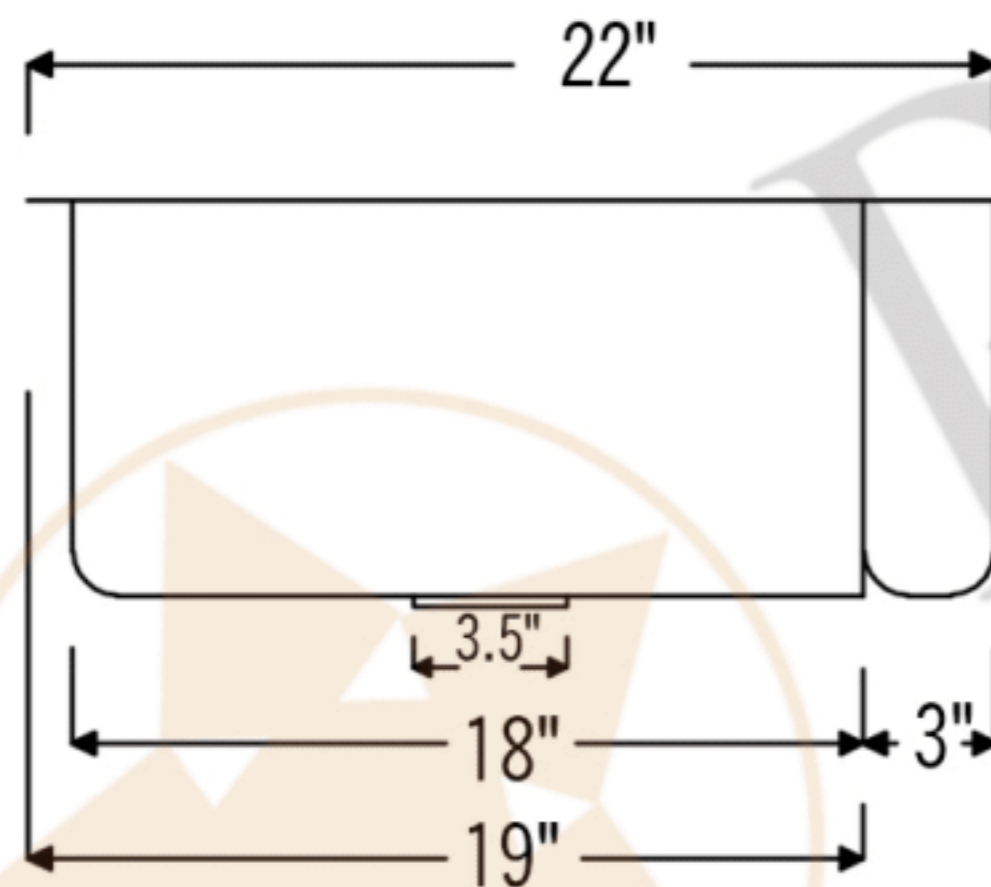

PREMIER
COPPER PRODUCTS

MODEL NUMBER: KASDB25229

- Description: 25" Hammered Copper Kitchen Apron Single Basin Sink
- Outer Dimension: 25" x 22" x 9"
- Inner Dimension: 23" x 19" x 9"
- Rim: Back, Left, Right - 1" / Front - 2"
- Drain Opening: 3.5"
- Finish: Oil Rubbed Bronze

CODE/STANDARD COMPLIANCE

* IAPMO/cUPC LISTED

* ORB: Oil Rubbed Bronze

THIS PRODUCT IS HAND CRAFTED, SMALL VARIANCES IN COLOR AND SIZE MAY OCCUR.
DO NOT MAKE ANY INSTALLATION CUTS UNTIL YOU RECEIVE YOUR ITEM(S).