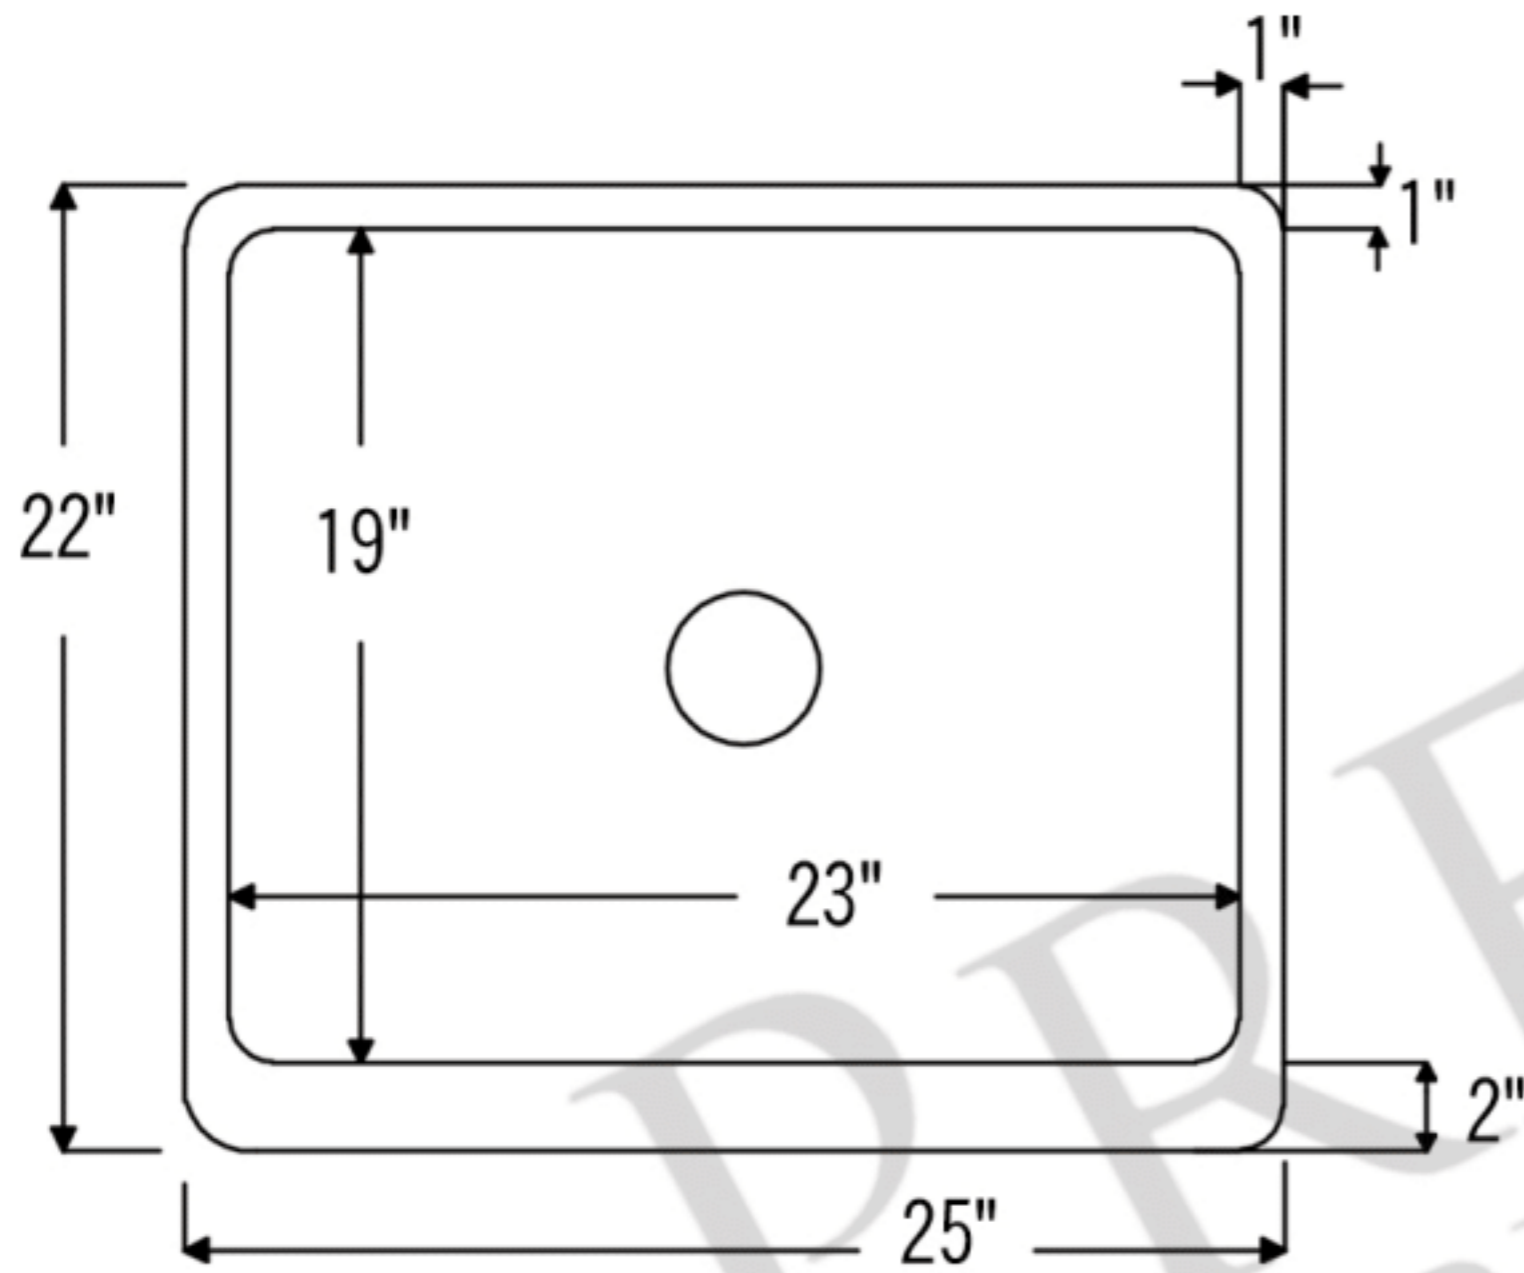

PREMIER
COPPER PRODUCTS

MODEL NUMBER: KASDB25229

- Description: 25" Hammered Copper Kitchen Apron Single Basin Sink
- Outer Dimension: 25" x 22" x 9"
- Inner Dimension: 23" x 19" x 9"
- Rim: Back, Left, Right - 1" / Front - 2"
- Drain Opening: 3.5"
- Finish: Oil Rubbed Bronze

CODE/STANDARD COMPLIANCE

* IAPMO/cUPC LISTED

* ORB: Oil Rubbed Bronze

THIS PRODUCT IS HAND CRAFTED, SMALL VARIANCES IN COLOR AND SIZE MAY OCCUR.
DO NOT MAKE ANY INSTALLATION CUTS UNTIL YOU RECEIVE YOUR ITEM(S).