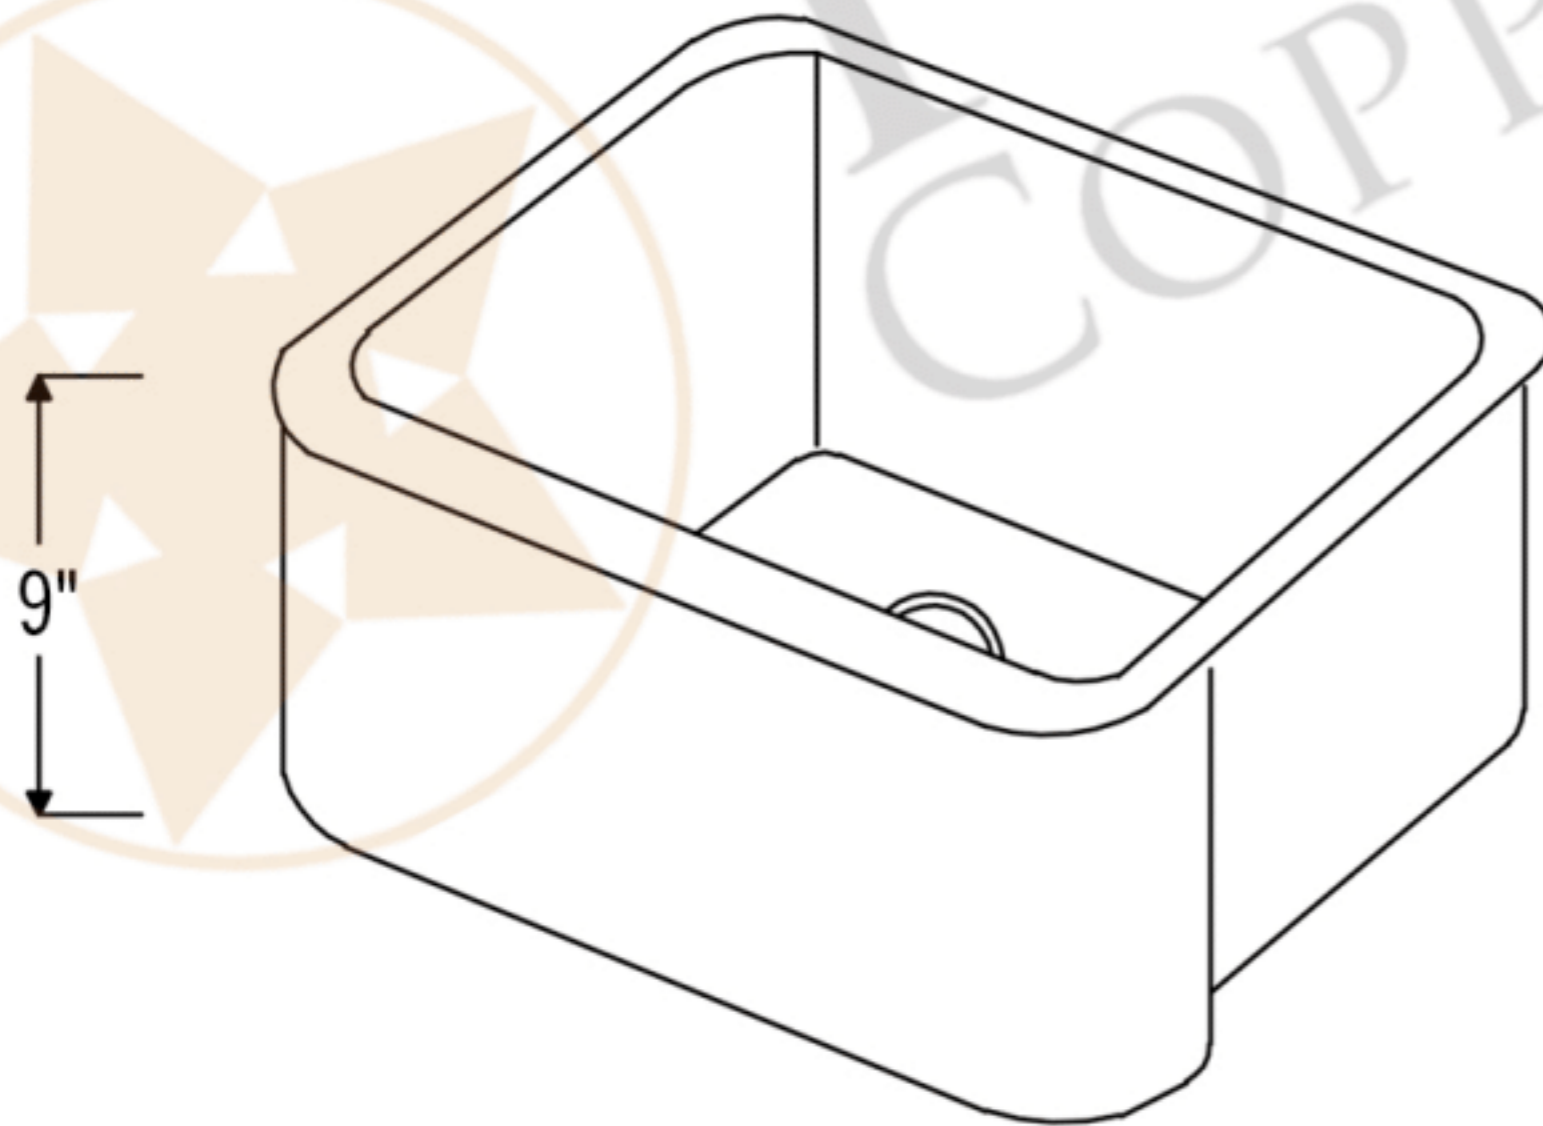

PREMIER
COPPER PRODUCTS

MODEL NUMBER: KASDB25229

- Description: 25" Hammered Copper Kitchen Apron Single Basin Sink
- Outer Dimension: 25" x 22" x 9"
- Inner Dimension: 23" x 19" x 9"
- Rim: Back, Left, Right - 1" / Front - 2"
- Drain Opening: 3.5"
- Finish: Oil Rubbed Bronze

CODE/STANDARD COMPLIANCE

* IAPMO/cUPC LISTED

* ORB: Oil Rubbed Bronze

THIS PRODUCT IS HAND CRAFTED, SMALL VARIANCES IN COLOR AND SIZE MAY OCCUR.
DO NOT MAKE ANY INSTALLATION CUTS UNTIL YOU RECEIVE YOUR ITEM(S).