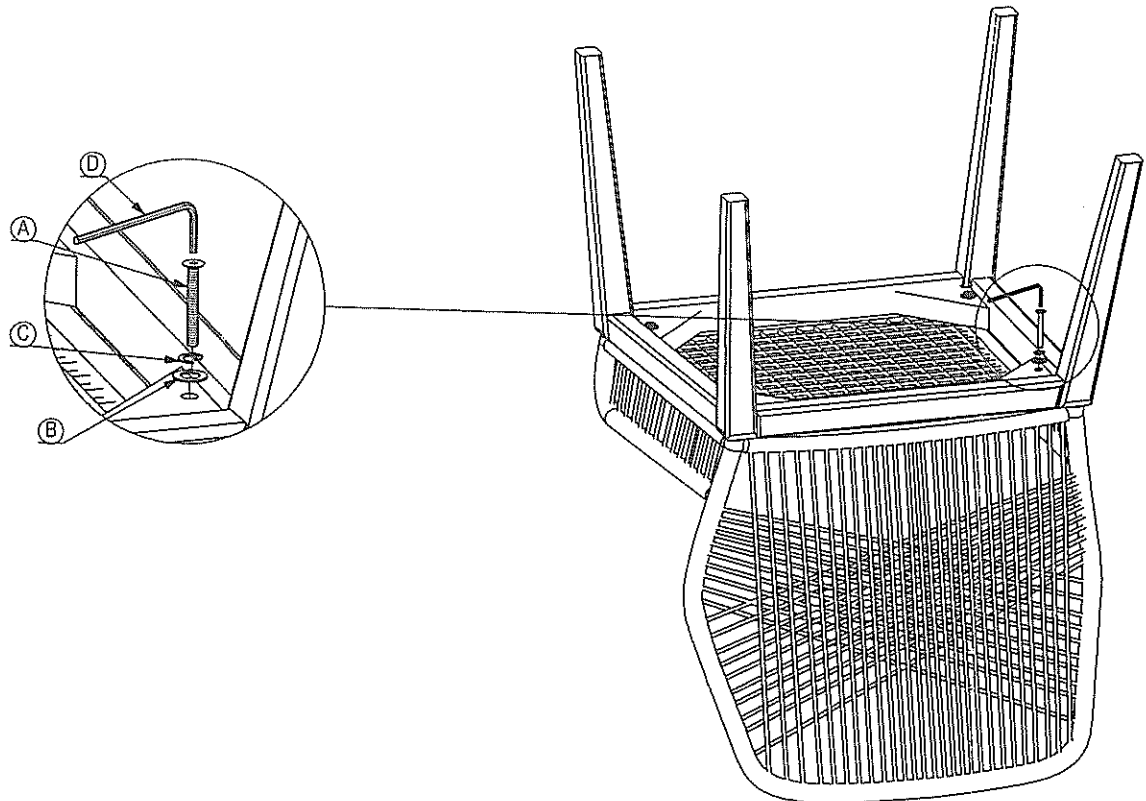

# ASSEMBLING INSTRUCTION

## LOOM DINING SIDE CHAIR

A		B		C		D	
	BOLT JCBC M6X50		Flat Washer		Spring Washer		KEY L
	PCS = 4		PCS = 4				PCS = 4