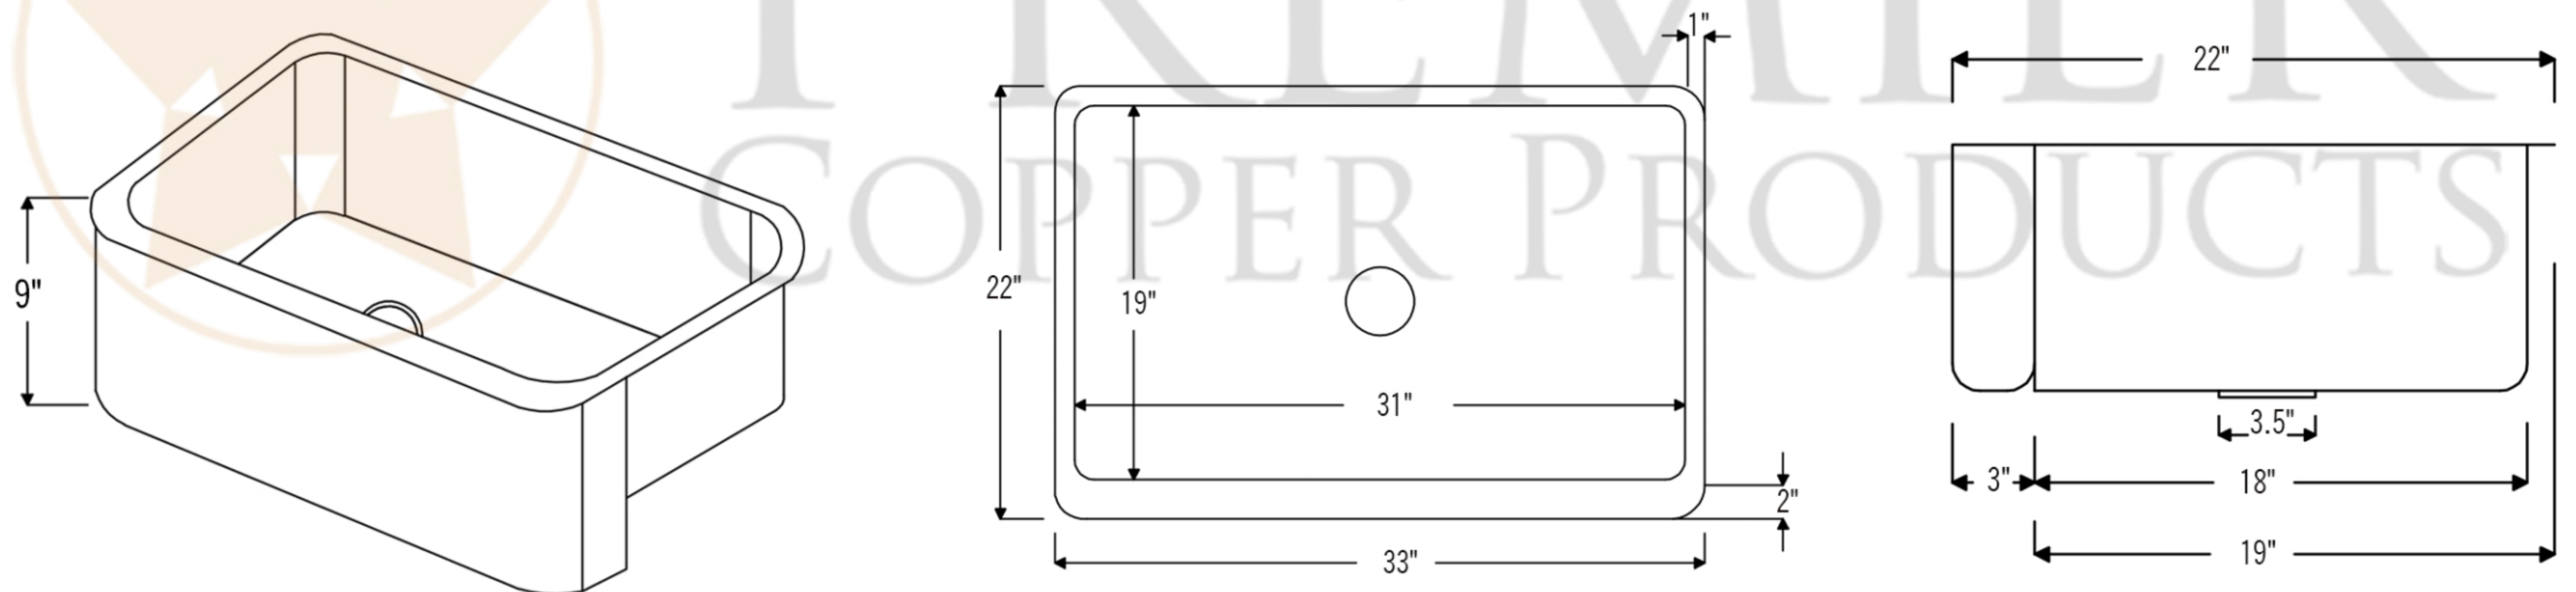

### PACKAGE INCLUDES THE FOLLOWING ITEMS:

- \* 33" Antique Hammered Copper Kitchen Apron Single Basin Sink (Model# KASB33229)
- \* Single Handle Kitchen Faucet with Pullout Spray - Oil Rubbed Bronze (K-PD01ORB)
- \* Solid Brass Soap & Lotion Dispenser - Oil Rubbed Bronze (PCP-701ORB)
- \* 3.5" Garbage Disposal Drain w/ Basket / ORB Finish (Model# D-130ORB)
- \* Oil Rubbed Bronze Installation Silicone (Model# C900-ORB)
- \* Copper Sink Wax (Model# W900-WAX)

### SINK DETAILS (Model# KASB33229)

- \* 33" Antique Hammered Copper Kitchen Apron Single Basin Sink
- \* Color: Antique Copper
- \* Outer Dimension: 33" x 22" x 9"
- \* Inner Dimension: 31" x 19" x 9"
- \* Rim: Back, Left, Right - 1" / Front - 2"
- \* Drain Opening: 3.5" Standard
- \* Material Gauge: 14
- \* CODE / STANDARD COMPLIANCE: IAPMO / cUPC LISTED

### FAUCET DETAILS (Model# K-PD01ORB)

- \* Single Handle Kitchen Faucet with Pullout Spray
- \* Color: Oil Rubbed Bronze
- \* Solid Brass Construction
- \* Ceramic Disc Cartridges
- \* Overall Height: 16.687"
- \* Overall Width: 9.875"
- \* Spout Reach: 8.5"
- \* ASME A112.18.1/CSA B125.1, NSF/ANSI 61, California Lead Plumbing Law, ADA and Prop 65 Compliant

### SOAP DISPENSER DETAILS (Model# PCP-701ORB)

- \* Deluxe Soap and Lotion Dispenser
- \* Color: Oil Rubbed Bronze
- \* Solid Brass Head & Plastic Bottle
- \* 4" Spout Reach
- \* 500 ML Plastic Bottle
- \* Prop 65 Compliant