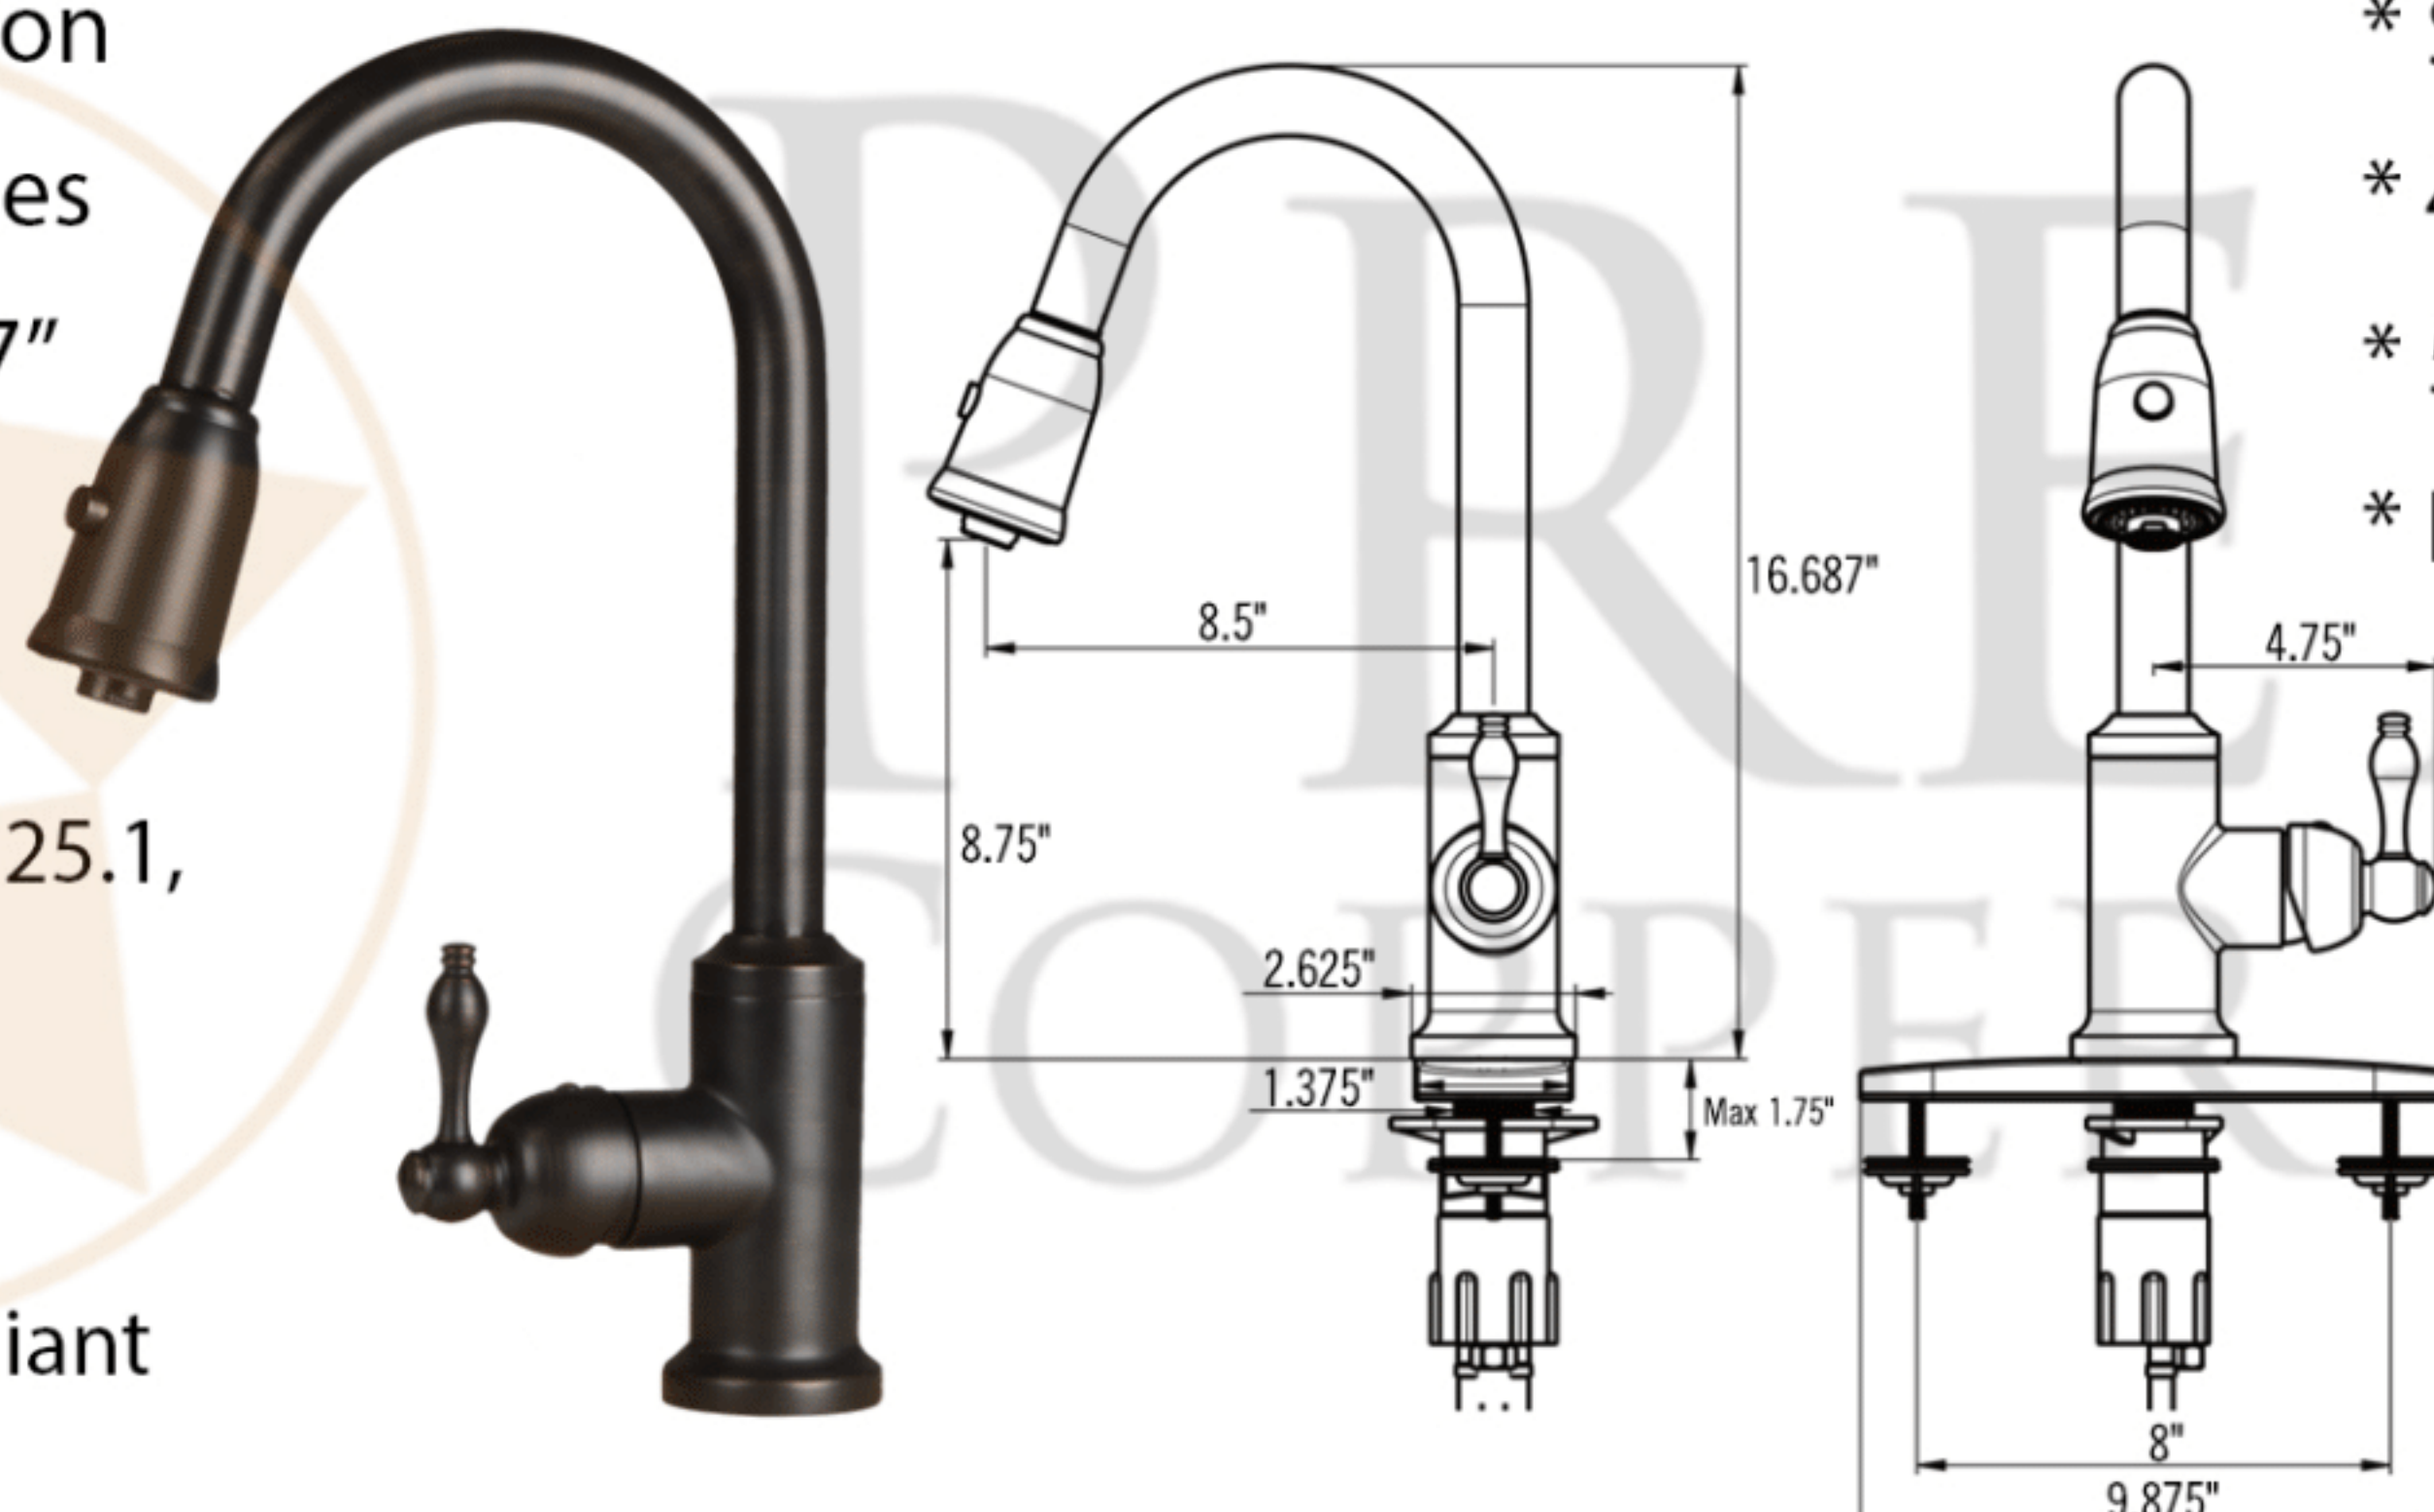

### PACKAGE INCLUDES THE FOLLOWING ITEMS:

- \* 33" Antique Hammered Copper Kitchen Apron Single Basin Sink (Model# KASB33229)
- \* Single Handle Kitchen Faucet with Pullout Spray - Oil Rubbed Bronze (K-PD01ORB)
- \* Solid Brass Soap & Lotion Dispenser - Oil Rubbed Bronze (PCP-701ORB)
- \* 3.5" Garbage Disposal Drain w/ Basket / ORB Finish (Model# D-130ORB)
- \* Oil Rubbed Bronze Installation Silicone (Model# C900-ORB)
- \* Copper Sink Wax (Model# W900-WAX)

### SINK DETAILS (Model# KASB33229)

- \* 33" Antique Hammered Copper Kitchen Apron Single Basin Sink
- \* Color: Antique Copper
- \* Outer Dimension: 33" x 22" x 9"
- \* Inner Dimension: 31" x 19" x 9"
- \* Rim: Back, Left, Right - 1" / Front - 2"
- \* Drain Opening: 3.5" Standard
- \* Material Gauge: 14
- \* CODE / STANDARD COMPLIANCE: IAPMO / cUPC LISTED

### FAUCET DETAILS (Model# K-PD01ORB)

- \* Single Handle Kitchen Faucet with Pullout Spray
- \* Color: Oil Rubbed Bronze
- \* Solid Brass Construction
- \* Ceramic Disc Cartridges
- \* Overall Height: 16.687"
- \* Overall Width: 9.875"
- \* Spout Reach: 8.5"
- \* ASME A112.18.1/CSA B125.1, NSF/ANSI 61, California Lead Plumbing Law, ADA and Prop 65 Compliant

### SOAP DISPENSER DETAILS (Model# PCP-701ORB)

- \* Deluxe Soap and Lotion Dispenser
- \* Color: Oil Rubbed Bronze
- \* Solid Brass Head & Plastic Bottle
- \* 4" Spout Reach
- \* 500 ML Plastic Bottle
- \* Prop 65 Compliant