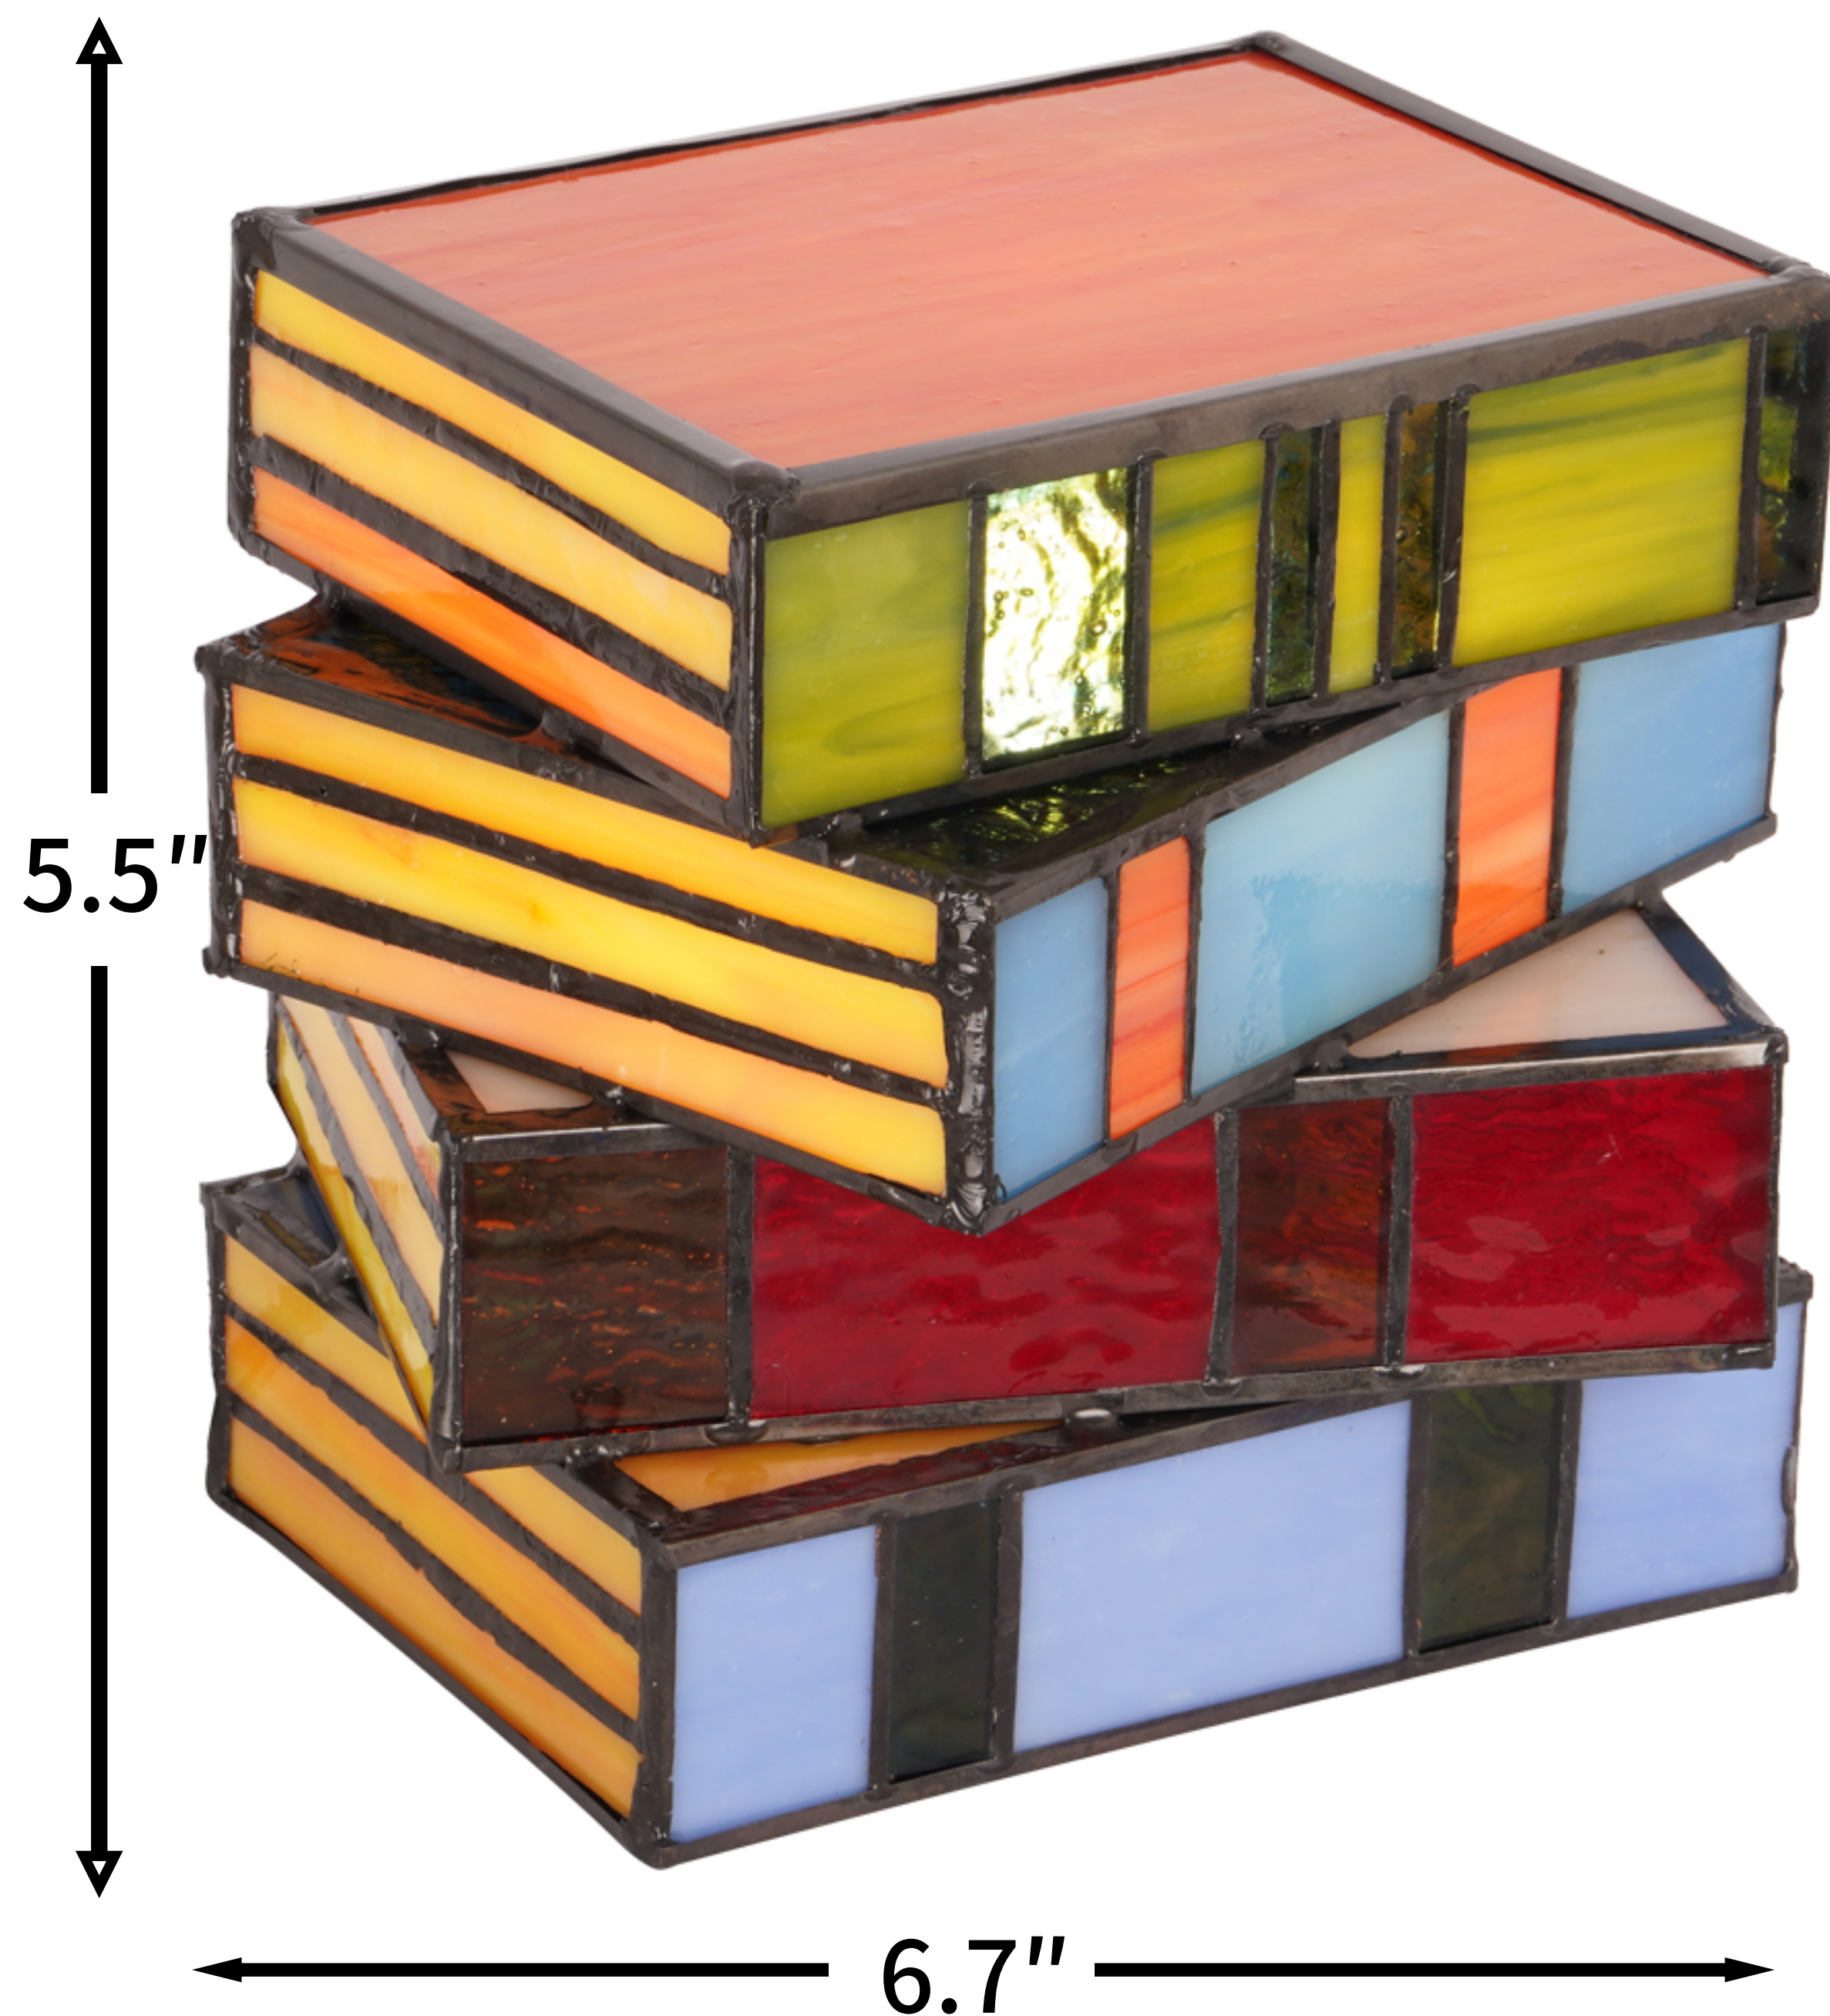

# PRODUCT INFORMATION

Refined Home Lighting Fixtures

**BULB TYPE** (Incl 3-Color Light Bulbs)

E12\*1  
Socket

Easy to  
Install

Voltage  
110V-120V

Voltage  
40W

## SPECIFICATIONS

Material : Glass

Weight : 2.65 lbs

Lamp Body Color : Colorful

Voltage : 110V

Bulb : E12\*1 (Incl 1 Warm Light Source)

Control Method: In-Line Push Button Switch