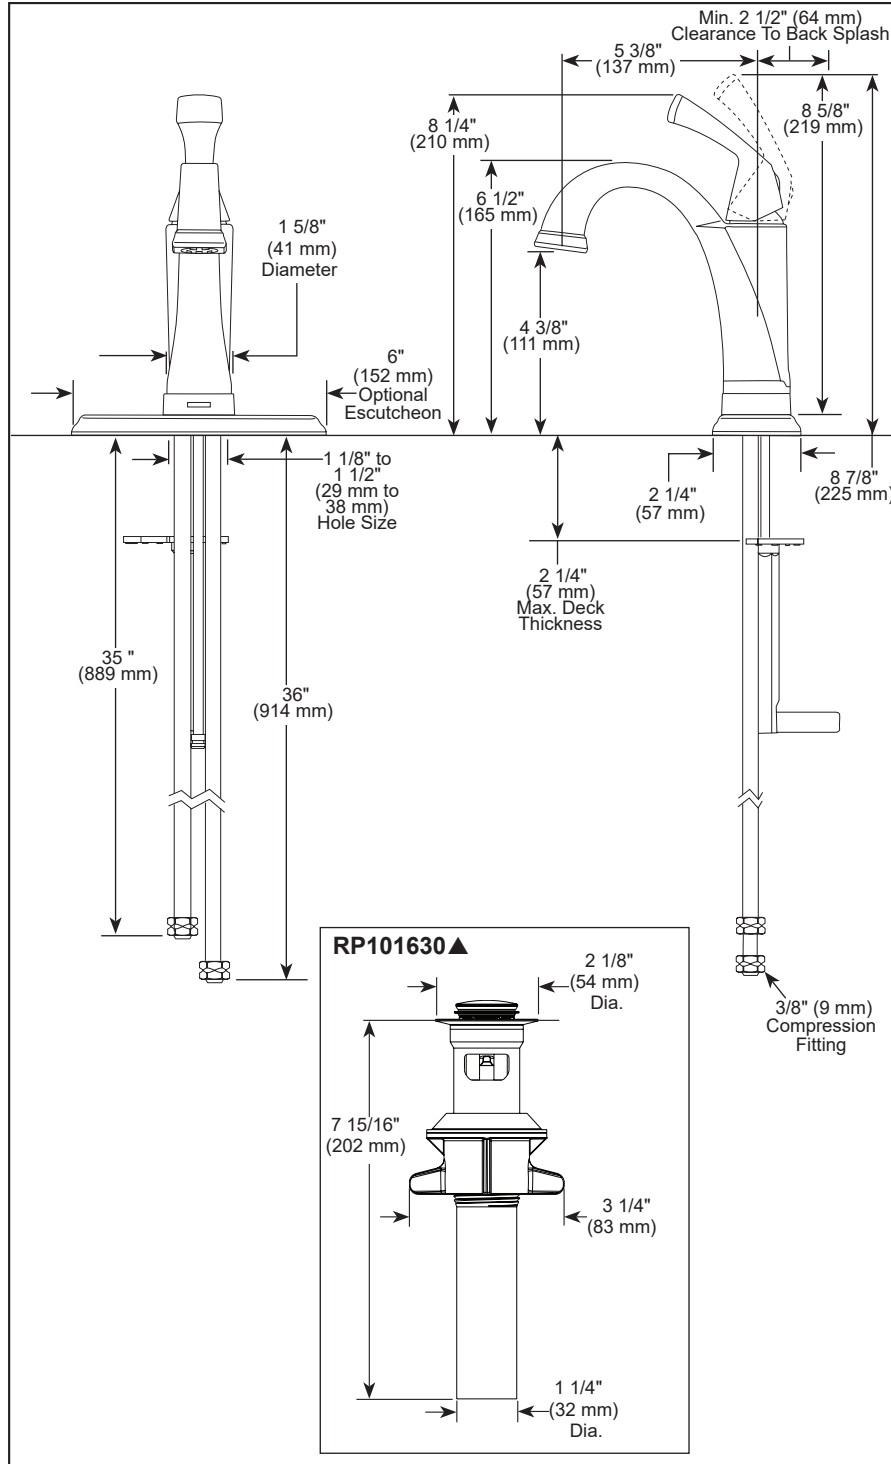

WARRANTY

- Parts and Finish - Lifetime limited warranty; or for commercial purchasers, 10 years for multi-family residential (apartments and condominiums) and 5 years for all other commercial uses, in each case from the date the product is received by the original purchaser or their authorized representative (installation contractor, etc.).
- Please go to www.deltafaucet.com for the complete details of our limited warranty.