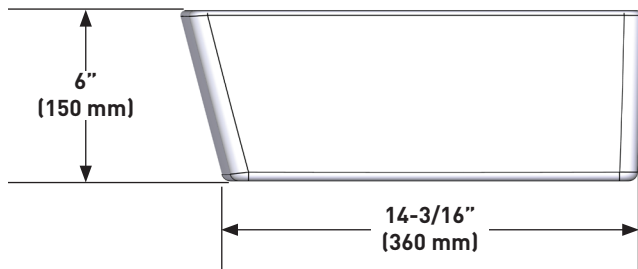

DESCRIPTION

- Countertop mounted vessel sink
- White vitreous china
- High gloss porcelain finish
- No faucet holes; requires wall or counter-mounted faucet
- Drain not included
- Sink depth 6" (150mm)

CRITICAL DIMENSIONS DO NOT SCALE