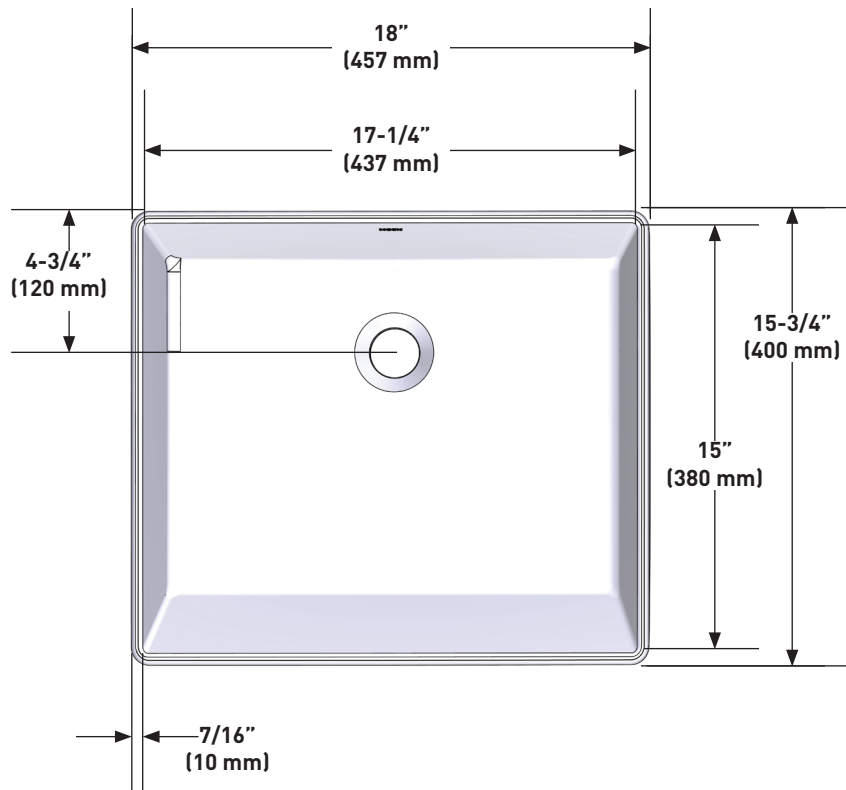

DESCRIPTION

- Countertop mounted vessel sink
- White vitreous china
- High gloss porcelain finish
- No faucet holes; requires wall or counter-mounted faucet
- Drain not included
- Sink depth 6" (150mm)

STANDARDS

- ASME A112.19.2/2018 CSA B45.1
- ADA compliant with proper installation

WARRANTY

- 5 year limited warranty

Vessel Sink

MODELS: BGCW10RU1618

NOTE: Refer to installation instructions supplied with Vessel Sink for undermount, countertop or above custom installations.

CRITICAL DIMENSIONS DO NOT SCALE