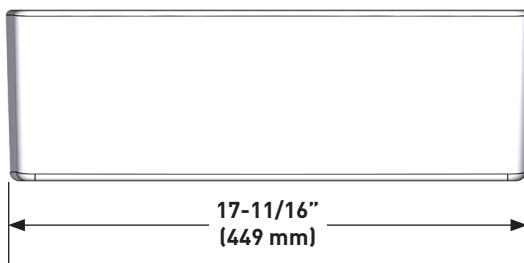

DESCRIPTION

- Countertop mounted vessel sink
- White vitreous china
- High gloss porcelain finish
- No faucet holes; requires wall or counter-mounted faucet
- Drain not included
- Sink depth 6" (150mm)

CRITICAL DIMENSIONS DO NOT SCALE