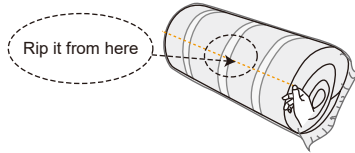

ASSEMBLY INSTRUCTION

H08F-HK-US3012M

Ax1

Bx1

①

Wait 72 hours for rebound

③

B