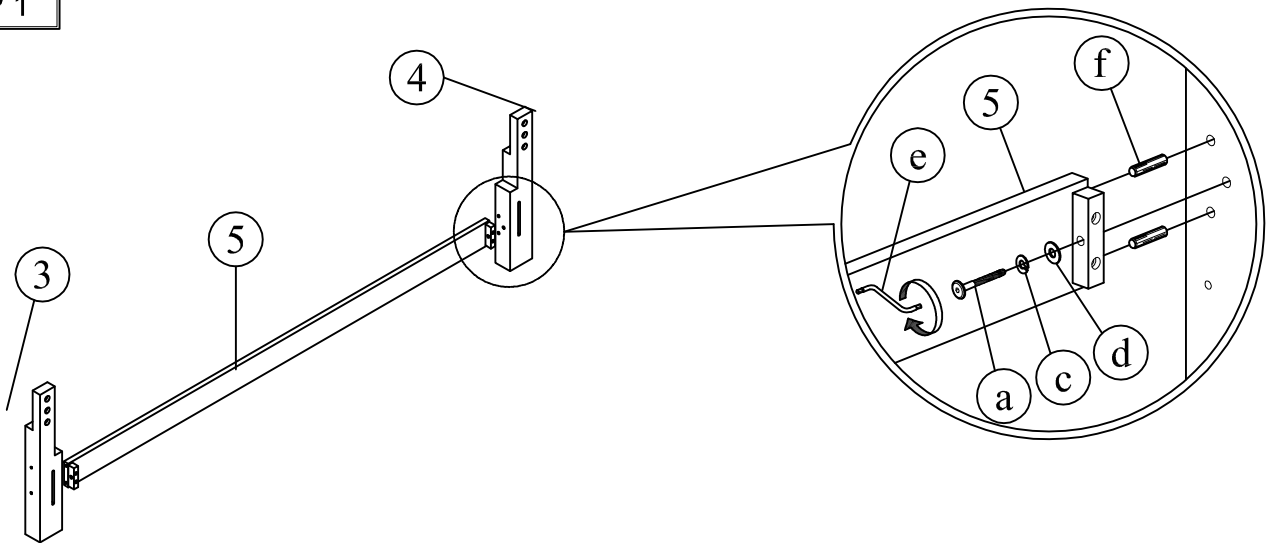

i

j

k

B . Hardware :

a. Allen Bolt Short	2 x
b. Allen Bolt Long	6 x
c. Lock Washer	8 x
d. Flat Washer	8 x
e. Allen Key	1 x
f. Dowel	4 x
g. Screw	8 x
h. Stud Bolt	8 x
i. Square Washer	8 x
j. Hex Nut	8 x
k. Wrench	1 x

B . Tool Required :

1. Screw Driver = (not included)

STEP 1

STEP 2

MAHOGANY CAL.KG HB / WHITE CAL.KG HB
MAHOGANY CAL.KG FB / WHITE CAL.KG FB
MAHOGANY CAL.KG RAILS / WHITE CAL.KG RAILS

STEP 3

STEP 4