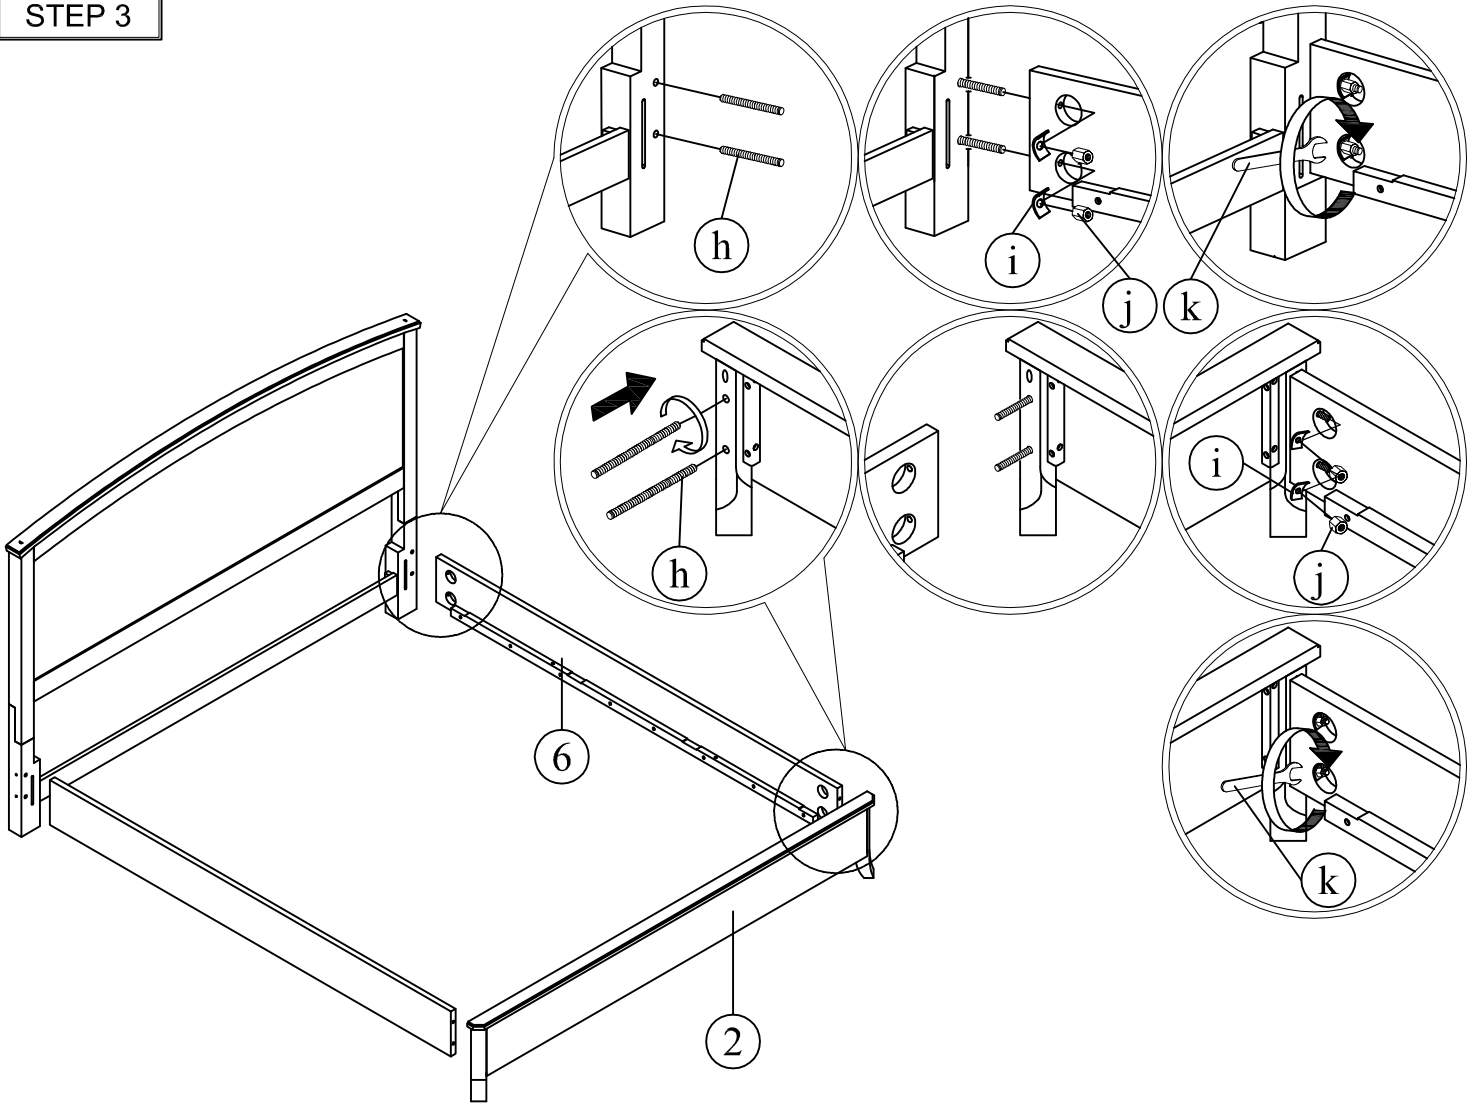

i

j

k

B . Hardware :

a. Allen Bolt Short	2 x
b. Allen Bolt Long	6 x
c. Lock Washer	8 x
d. Flat Washer	8 x
e. Allen Key	1 x
f. Dowel	4 x
g. Screw	8 x
h. Stud Bolt	8 x
i. Square Washer	8 x
j. Hex Nut	8 x
k. Wrench	1 x

B . Tool Required :

1. Screw Driver = (not included)

STEP 1

STEP 2

MAHOGANY CAL.KG HB / WHITE CAL.KG HB
MAHOGANY CAL.KG FB / WHITE CAL.KG FB
MAHOGANY CAL.KG RAILS / WHITE CAL.KG RAILS

STEP 3

STEP 4