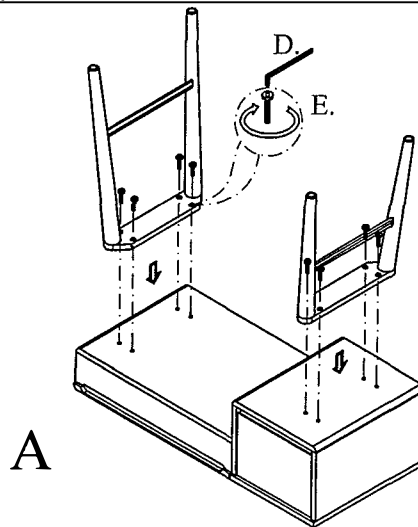

Assembly instructions: VANITY 1000x450x760

A

Desk top 1x

B

Left Leg Pane 1x

D

Allen key 1x

C

Right Leg Pane 1x

E

Bolt M6 x 30mm 8x

STEP 1:

STEP 2: Finish.