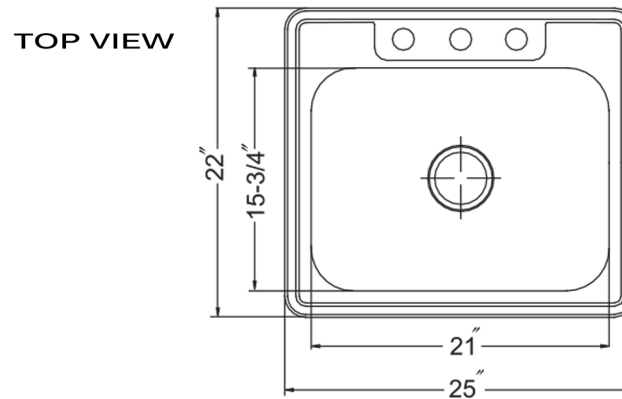

Madaket Collection

Premium Self Rimming Stainless Steel Kitchen Sink

MODEL:
NS2522-3H

Overall Dimensions	Large Bowl	Bowl Depth	Bottom Grid	Drain Hole Opening
25" x 22"	21" x 15.75"	8"	Not Available	3.5" - Drain Included

FEATURES

- Premium 304, 18 gauge Stainless Steel Kitchen Sink
- 8" Bowl Depth
- Brushed Satin Finish
- 3 Accessory Holes to Accomodate an 8" Spread Faucet
- Limited Lifetime Manufacturers Warranty
- Insulated to Reduce Condensation
- Rubber Padding is Applied for Noise Reduction
- Cut Out Dimensions: 24.5" x 21.5"