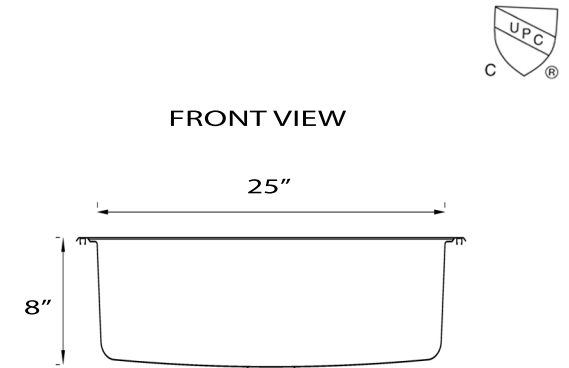

Madaket Collection

Premium Self Rimming Stainless Steel Kitchen Sink

MODEL:
NS2522-3H

Overall Dimensions	Large Bowl	Bowl Depth	Bottom Grid	Drain Hole Opening
25" x 22"	21" x 15.75"	8"	Not Available	3.5" - Drain Included

FEATURES

- Premium 304, 18 gauge Stainless Steel Kitchen Sink
- 8" Bowl Depth
- Brushed Satin Finish
- 3 Accessory Holes to Accomodate an 8" Spread Faucet
- Limited Lifetime Manufacturers Warranty
- Insulated to Reduce Condensation
- Rubber Padding is Applied for Noise Reduction
- Cut Out Dimensions: 24.5" x 21.5"