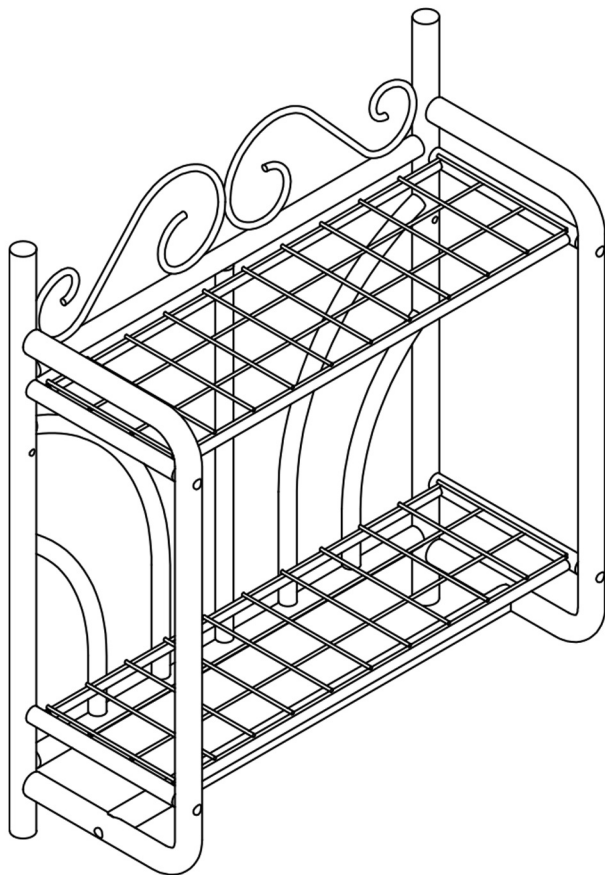

ASSEMBLY INSTRUCTION

WARRANTY:

We stand behind our products & service with confidence! If parts damaged or missing please feel free to contact us for a FREE REPLACEMENT.

We warranty this product to be free from defects in materials. This warranty covers one year from the date of original purchase.

NOTES:

- The item is only intended to be used indoors. The product must be assembled and used in accordance with the provisions of the manual.
- It is recommended that assembly is undertaken by about 2 adults. Please read assembly instructions before assembly and strictly adhere to each step outlined. Estimated assembly time is 30 minutes.

WARNING:

- **WARNING FOR YOUNG CHILDREN** - This product contains small components, please ensure that they are kept away from small children while assembling.