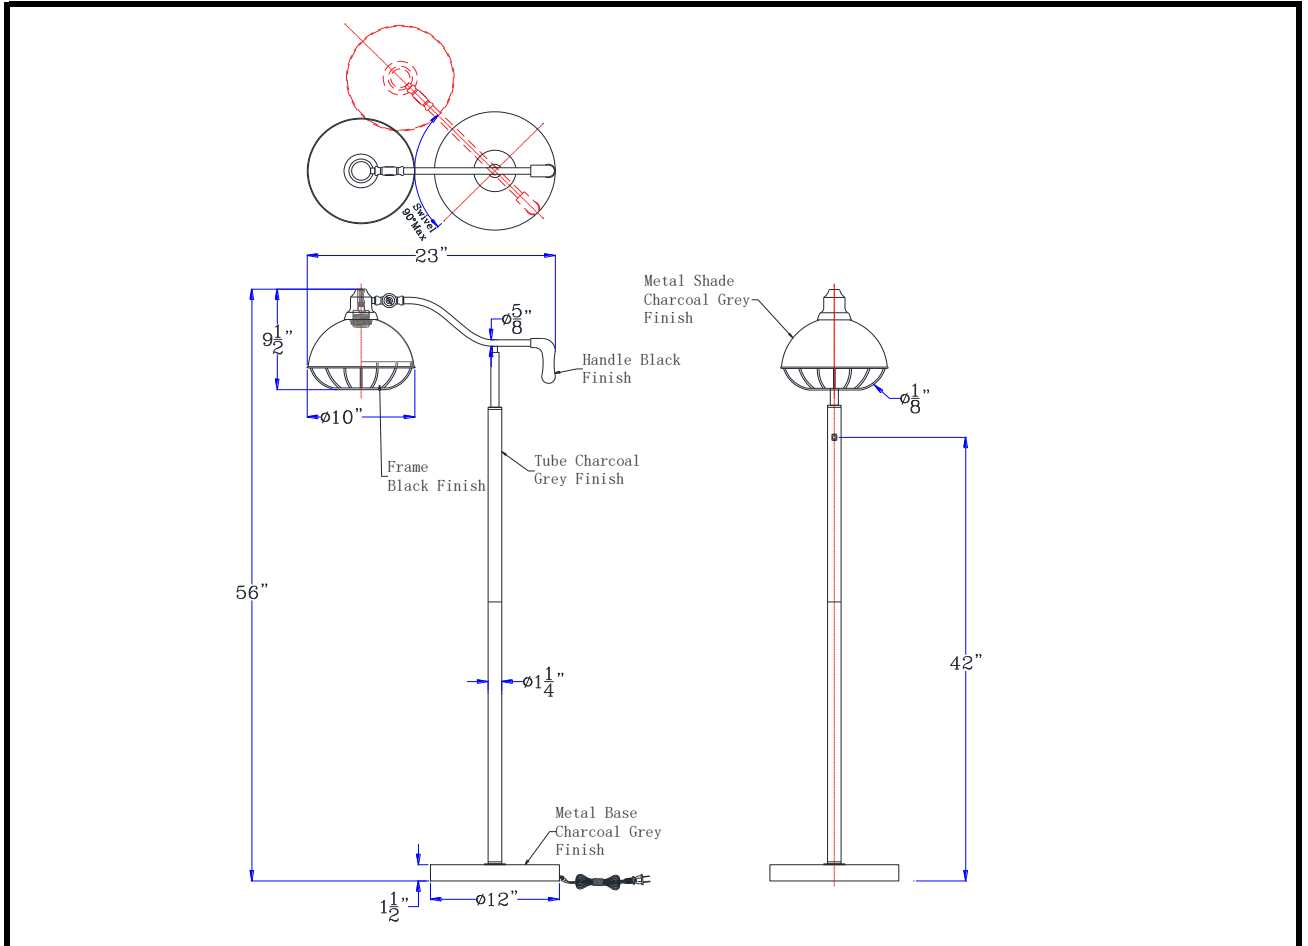

CAL LIGHTING

Type: _____

Project: _____

Catalog No.: _____

Lamp/Wattage: _____

Description: 60W Taloga metal floor lamp with adjustable caged shade. (Bulb not included)

Material: Metal

Finish : Black Iron

Height: 56"

Width: 23"

Reach/Depth: 12"

Base Width: Dia.12"

Wattage : 60W

Socket : Medium Base (E26)

Switch: On/off Rocker

Bulb: Incandescent

Wire Length: 6'

Wire Color: Black

Shade No:

Material: Metal

Shade size: Dia.10"

Certificate : 