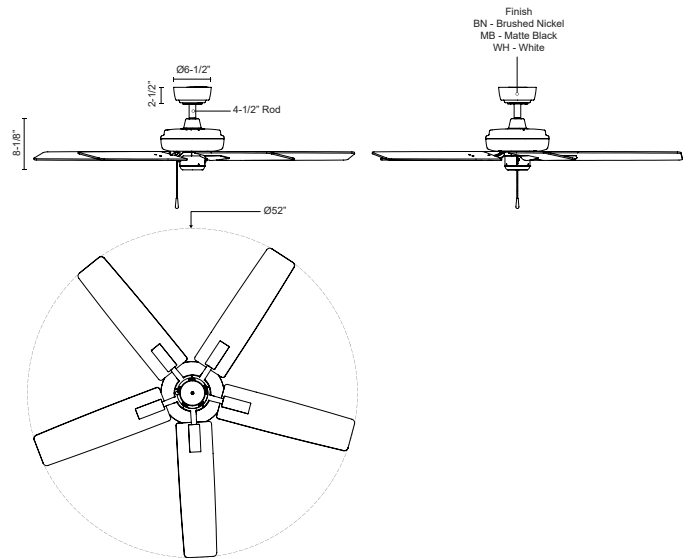

ERIKSON CF78752-NLP

FANS

PROJECT

SPECIFICATION DETAILS

Fixture Dimensions	D52" x H8-1/8"
Max Wattage	65W Motor
Voltage	120V
Rod Length	4-1/2" (for different rod length, contact factory)
Minimum Hang Height	14"
Sloped Ceiling Adaptable	Yes, Up to 20 Degrees
Location	Dry
Canopy Dimensions	D6-1/2" x H2-1/2"
Minimum Distance to Floor	84"
Ceiling to Blade Distance	10-1/8"
Blade	5 Blades @ 12 Degress Pitch
Control	Pull Chain
Fan RPM	3 Speed, 50-120rpm
CFM	4165 Max
Airflow Efficiency (CFM/WATT)	85 Max
Estimated Yearly Energy Cost ($)	10
Material	Steel + MDF

* For custom options, consult factory for details.

* For warranty information, please visit www.kuzcolighting.com/warranty

DESCRIPTION

Meet Erikson: A fan collection embodying simplicity and versatility. Its clean design offers reversible blade finishes for a customized look. With options for pull chain or wall switch controls and the choice of including an A19 bulb-based light kit, Erikson ensures both functionality and style tailored to your preferences.

- Pull Chain or Wall Control option
- Reversible Fan Blades
- A19 bulb recommended for light kit fan (BULBS INCLUDED)
- Perfect for bedrooms, living rooms, and more!

KUZCO

CANADA: 19054 28TH AVENUE - SURREY, BC V3Z 6M3

USA: 3035 E. LONE MOUNTAIN ROAD - LAS VEGAS, NV 89081

WWW.KUZCOLIGHTING.COM

COMMENT