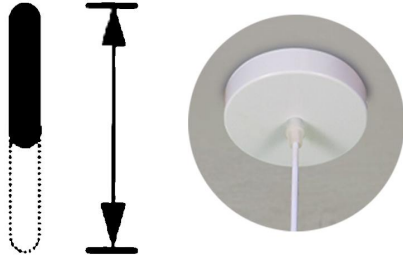

# DIMENSIONS

FULLY ADJUSTABLE  
HEIGHT

## E26 BULB BASE

Recommended Bulbs  
(BULB INCLUDE)

11.02inch  
28cm