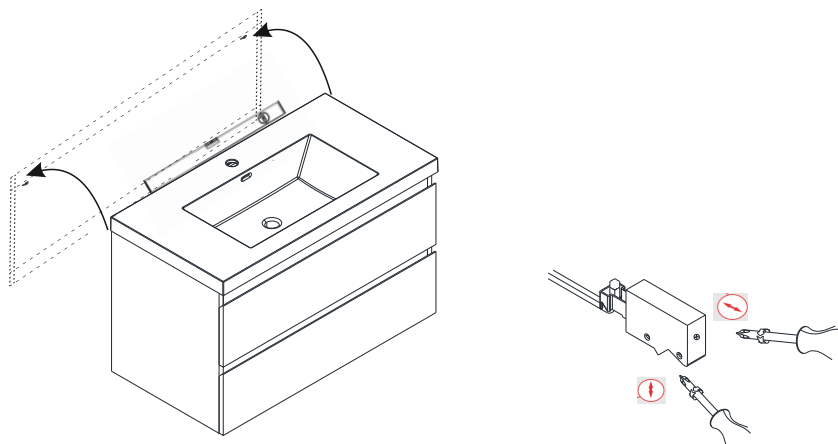

Part List - Wall Mount

Cabinet

Basin

Parts Included

Note: Only 72" and 84" size items needs to be attached. The rest of the items comes attached already.

02

Sink Installation - Freestanding & Wallmount

Door Alignment - Freestanding & Wallmount

How To Install - Freestanding

How To Install - Wall Mount

1

Recommended height of installation

2

3

05

How to remove the drawer