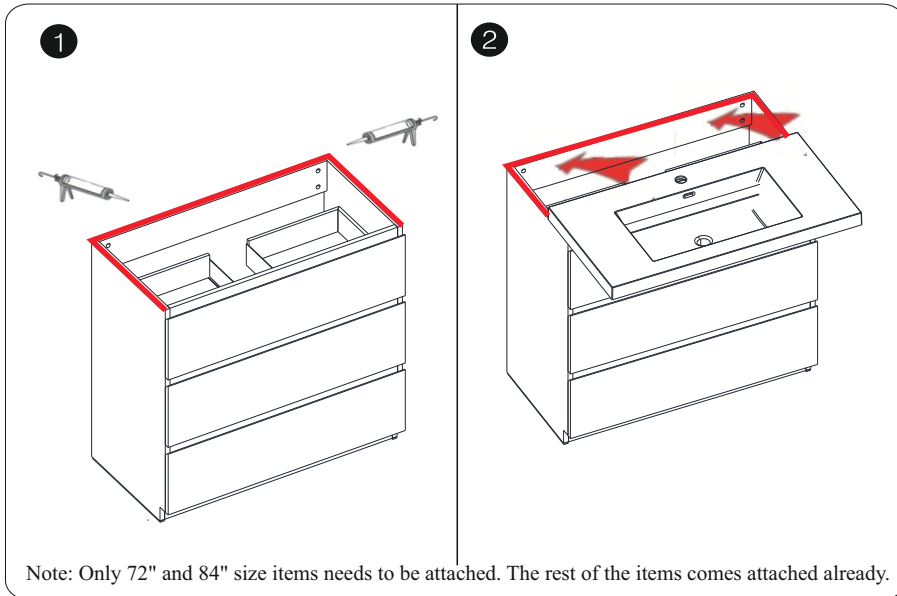

Tools Needed - Freestanding

Tools Needed - Wall Mount

01

Part List - Freestanding

Cabinet

Basin

Parts Included

Note: Only 72" and 84" size items needs to be attached. The rest of the items comes attached already.

Part List - Wall Mount

Cabinet

Basin

Parts Included

Note: Only 72" and 84" size items needs to be attached. The rest of the items comes attached already.

02

Sink Installation - Freestanding & Wallmount

Door Alignment - Freestanding & Wallmount