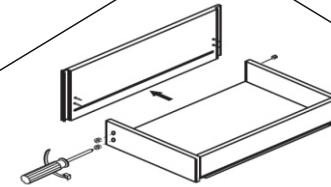

How To Install - Wall Mount

1

Recommended height of installation

2

3

05

How to remove the drawer

1

2

3

4

5

06