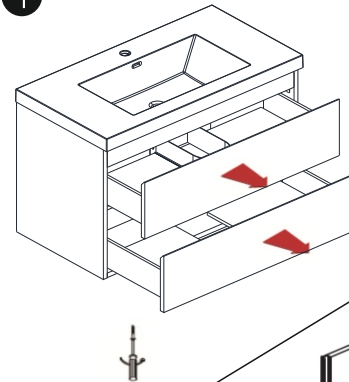

How to remove the drawer

1