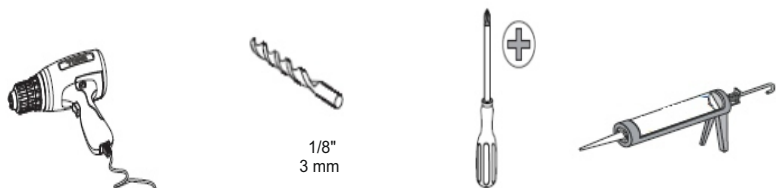

Tools Needed - Freestanding

Tools Needed - Wall Mount

01

Part List - Freestanding

Cabinet

Basin

Parts Included

Note: Only 72" and 84" size items needs to be attached. The rest of the items comes attached already.

Part List - Wall Mount

Cabinet

Basin

Parts Included

Note: Only 72" and 84" size items needs to be attached. The rest of the items comes attached already.

02

Sink Installation - Freestanding & Wallmount

Door Alignment - Freestanding & Wallmount