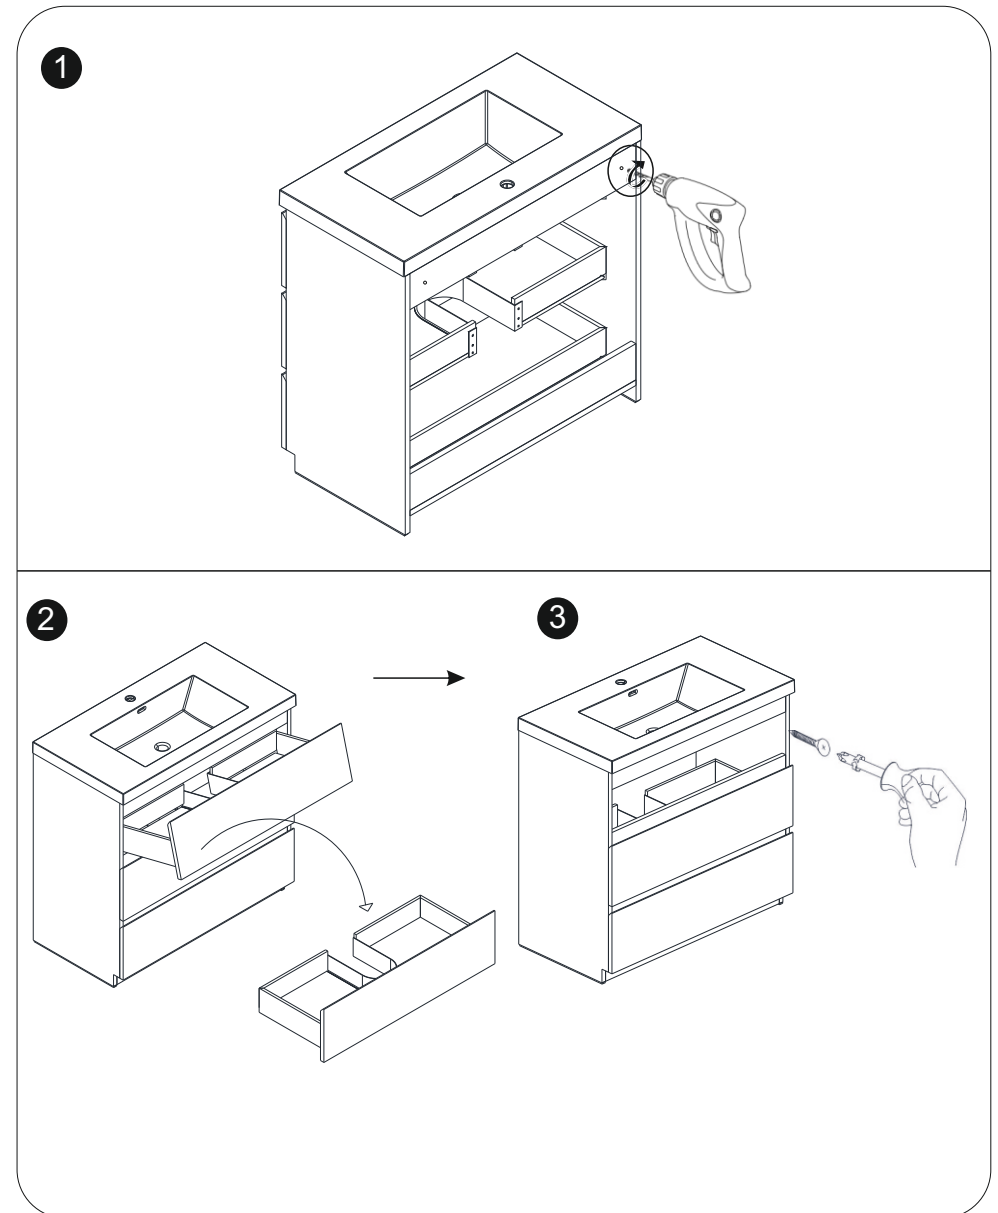

Tools Needed - Freestanding

Tools Needed - Wall Mount

01

Part List - Freestanding

Cabinet

Basin

Parts Included

Note: Only 72" and 84" size items needs to be attached. The rest of the items comes attached already.

Part List - Wall Mount

Cabinet

Basin

Parts Included

Note: Only 72" and 84" size items needs to be attached. The rest of the items comes attached already.

02

Sink Installation - Freestanding & Wallmount

Door Alignment - Freestanding & Wallmount

How To Install - Freestanding

How To Install - Wall Mount

1

Recommended height of installation

2

3

05

How to remove the drawer