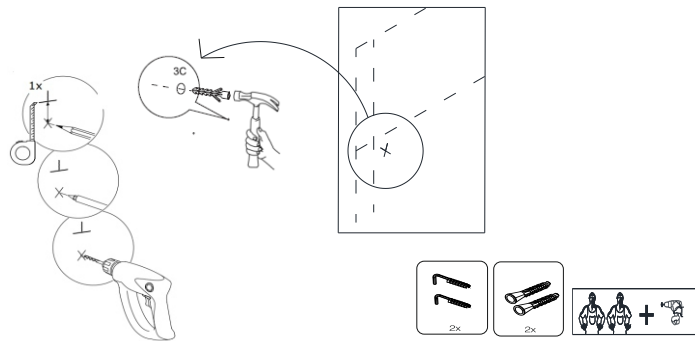

Part List - Wall Mount

Cabinet

Basin

Parts Included

Note: Only 72" and 84" size items needs to be attached. The rest of the items comes attached already.

02

Sink Installation - Freestanding & Wallmount

Door Alignment - Freestanding & Wallmount

How To Install - Freestanding

How To Install - Wall Mount

1

Recommended height of installation

2

3

05

How to remove the drawer