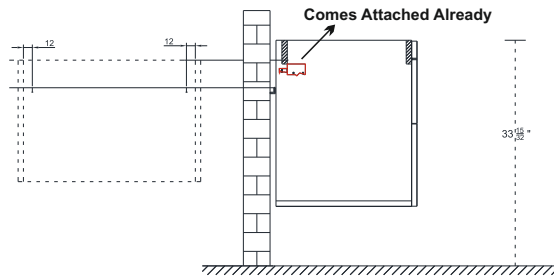

How To Install - Wall Mount

1

Recommended height of installation

2