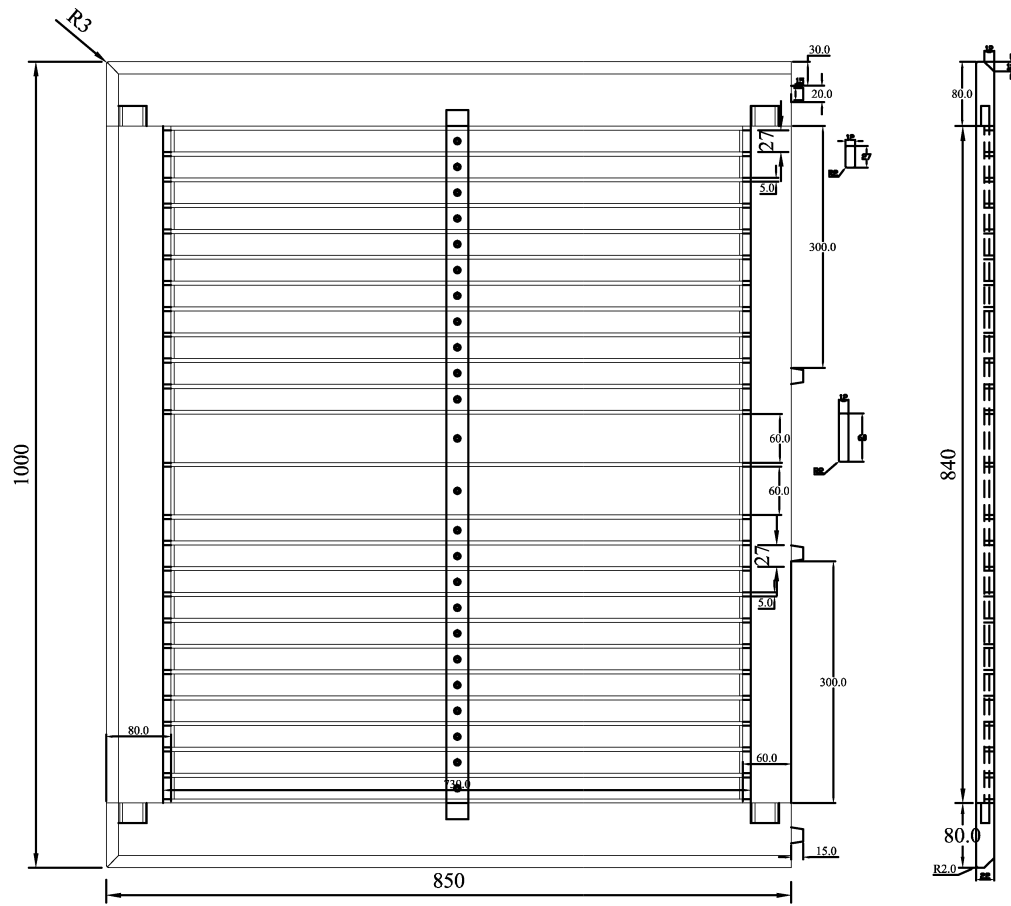

2 thanh 60, 2 thanh 80

60

0.06384

		Product Name: Rect ext table 230 x 100 x 75cm	
		Dimension:	
Drawing Code:	Drawn by: Le Thanh Hai	Checked by:	Material:
Update:	Designed by:	Scale:	Sheet Number:

		Product Name: Rect ext table 230 x 100 x 75cm	
		Dimension:	
Drawing Code:	Drawn by: Le Thanh Hai	Checked by:	Material:
Update:	Designed by:	Scale:	Sheet Number:

		Product Name: Rect ext table 230 x 100 x 75cm	
		Detail:	
		Dimension:	
Drawing Code:	Drawn by: Le Thanh Hai	Checked by:	Material:
Update:	Designed by:	Scale:	Sheet Number:

		Product Name: Rect ext table 230 x 100 x 75cm	
		Dimension:	
Drawing Code:	Drawn by: Le Thanh Hai	Checked by:	Material:
Update:	Designed by:	Scale:	Sheet Number:

		Product Name: Rect ext table 230 x 100 x 75 cm	
		Dimension:	
Drawing Code:	Drawn by: Le Thanh Hui	Checked by:	Material:
Update:	Designed by:	Scale: 1/3	Sheet Number:

		Product Name: Rect ext table 230 x 100 x 75 cm	
		Dimension:	
Drawing Code:	Drawn by: Le Thanh Hui	Checked by:	Material:
Update:	Designed by:	Scale: 1/3	Sheet Number: