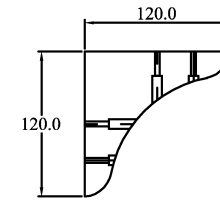

2 thanh 60, 2 thanh 80

60

0.06384

		Product Name: Rect ext table 230 x 100 x 75cm	
		Dimension:	
Drawing Code:	Drawn by: Le Thanh Hai	Checked by:	Material:
Update:	Designed by:	Scale:	Sheet Number:

		Product Name: Rect ext table 230 x 100 x 75cm	
		Dimension:	
Drawing Code:	Drawn by: Le Thanh Hai	Checked by:	Material:
Update:	Designed by:	Scale:	Sheet Number:

		Product Name: Rect ext table 230 x 100 x 75cm	
		Detail:	
		Dimension:	
Drawing Code:	Drawn by: Le Thanh Hai	Checked by:	Material:
Update:	Designed by:	Scale:	Sheet Number:

		Product Name: Rect ext table 230 x 100 x 75cm	
		Dimension:	
Drawing Code:	Drawn by: Le Thanh Hai	Checked by:	Material:
Update:	Designed by:	Scale:	Sheet Number:

		Product Name: Rect ext table 230 x 100 x 75 cm	
		Dimension:	
Drawing Code:	Drawn by: Le Thanh Hui	Checked by:	Material:
Update:	Designed by:	Scale: 1/3	Sheet Number:

		Product Name: Rect ext table 230 x 100 x 75 cm	
		Dimension:	
Drawing Code:	Drawn by: Le Thanh Hui	Checked by:	Material:
Update:	Designed by:	Scale: 1/3	Sheet Number: