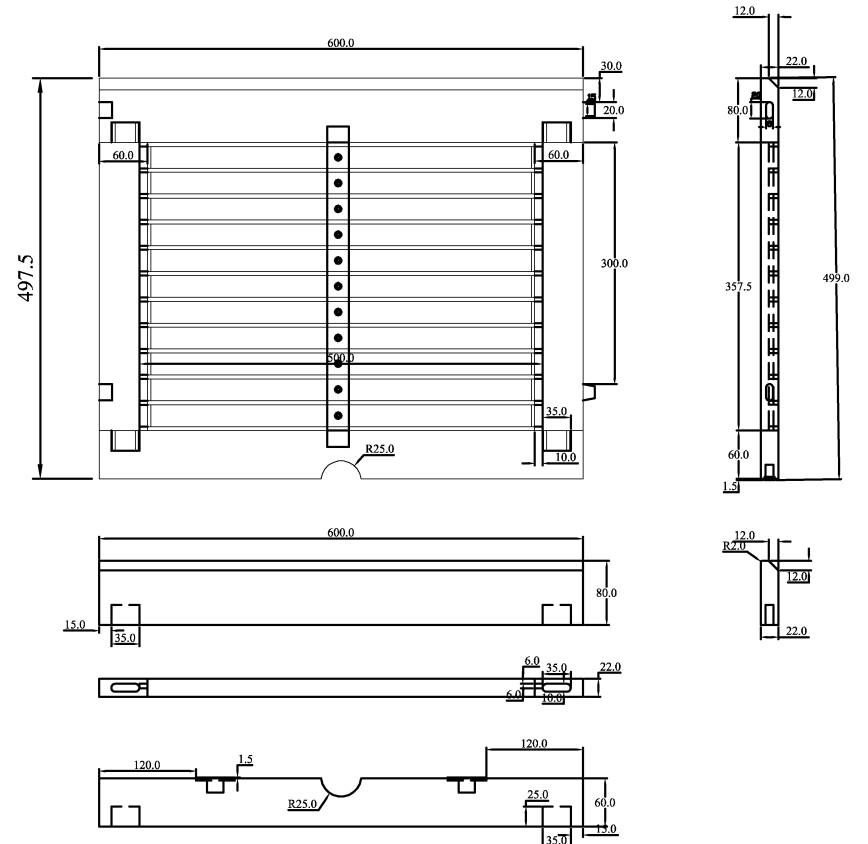

2 thanh 60, 2 thanh 80

60

0.06384

		Product Name: Rect ext table 230 x 100 x 75cm	
		Dimension:	
Drawing Code:	Drawn by: Le Thanh Hai	Checked by:	Material:
Update:	Designed by:	Scale:	Sheet Number:

		Product Name: Rect ext table 230 x 100 x 75cm	
		Dimension:	
Drawing Code:	Drawn by: Le Thanh Hai	Checked by:	Material:
Update:	Designed by:	Scale:	Sheet Number:

		Product Name: Rect ext table 230 x 100 x 75cm	
		Detail:	
		Dimension:	
Drawing Code:	Drawn by: Le Thanh Hai	Checked by:	Material:
Update:	Designed by:	Scale:	Sheet Number:

		Product Name: Rect ext table 230 x 100 x 75cm	
		Dimension:	
Drawing Code:	Drawn by: Le Thanh Hai	Checked by:	Material:
Update:	Designed by:	Scale:	Sheet Number:

		Product Name: Rect ext table 230 x 100 x 75 cm	
		Dimension:	
Drawing Code:	Drawn by: Le Thanh Hui	Checked by:	Material:
Update:	Designed by:	Scale: 1/3	Sheet Number:

		Product Name: Rect ext table 230 x 100 x 75 cm	
		Dimension:	
Drawing Code:	Drawn by: Le Thanh Hui	Checked by:	Material:
Update:	Designed by:	Scale: 1/3	Sheet Number:

Item	Name	Qty	Description
A	F - Screw 7x90	4	
B	F - Screw 7x60	4	
C	F - Screw 7x50	4	
D	C - Screw 4x40	20	
E	Block corner	4	
F	Allen Key	2	

ASSEMBLY INSTRUCTION  
 Rect Extention Table 230/170x100x74 (page 1)