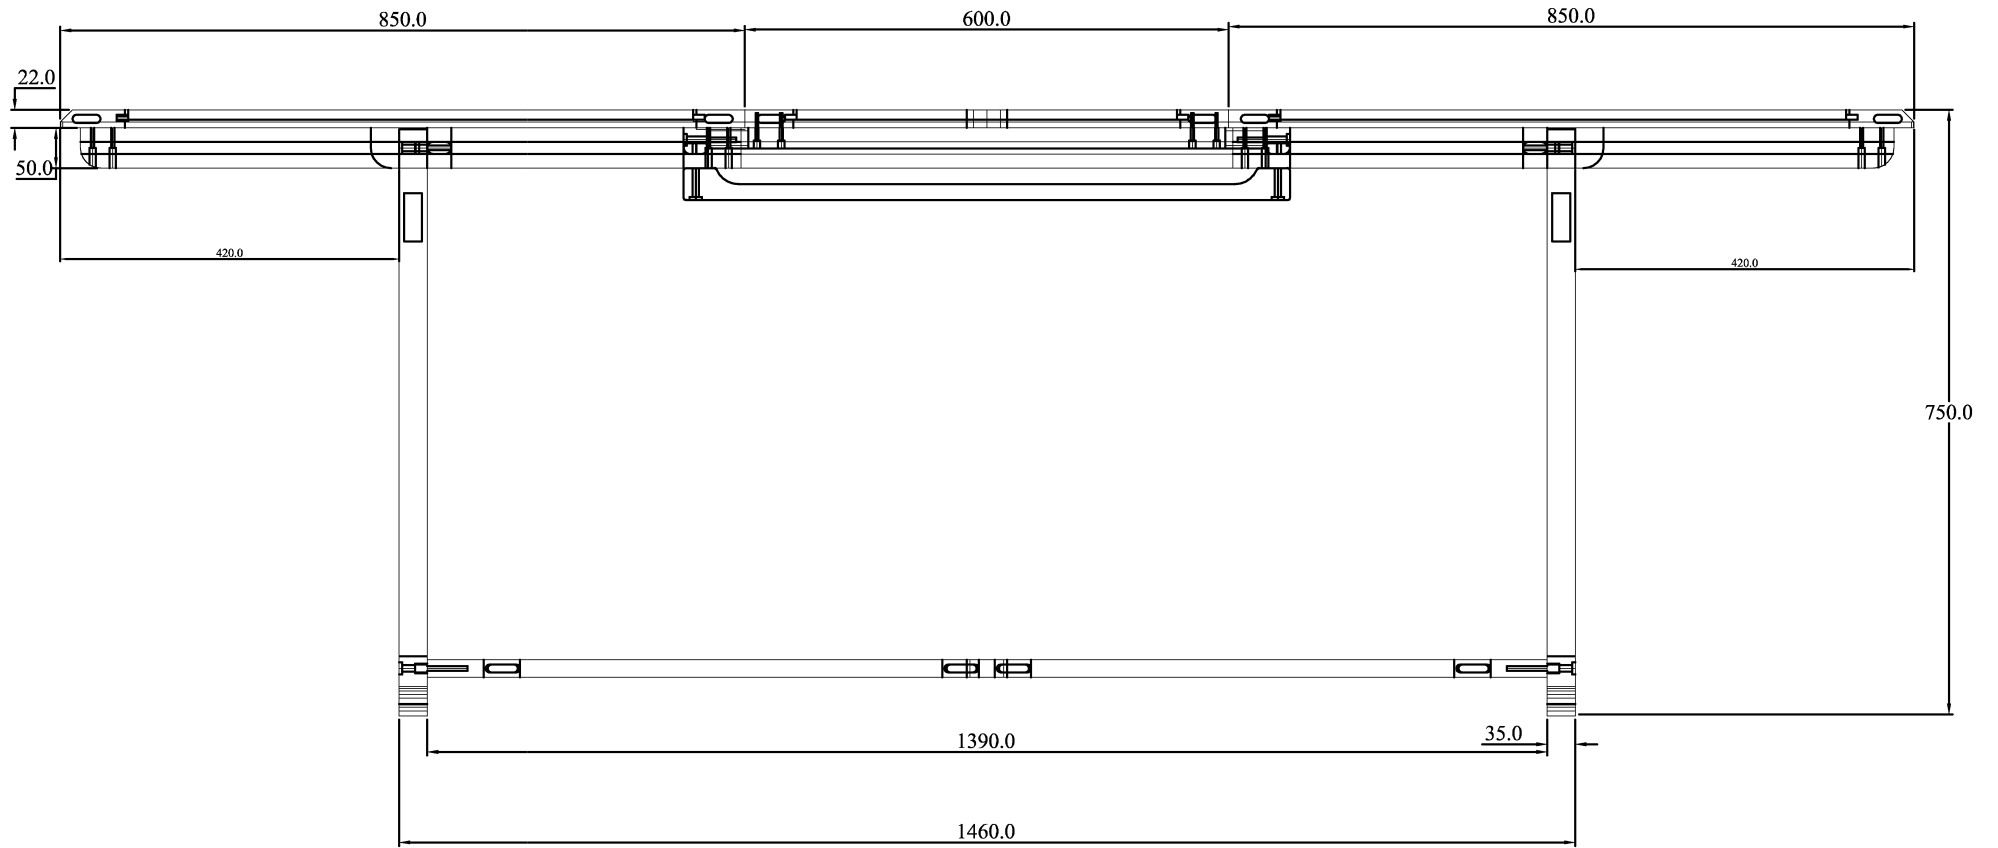

2 thanh 60, 2 thanh 80

60

0.06384

		Product Name: Rect ext table 230 x 100 x 75cm	
		Dimension:	
Drawing Code:	Drawn by: Le Thanh Hai	Checked by:	Material:
Update:	Designed by:	Scale:	Sheet Number:

		Product Name: Rect ext table 230 x 100 x 75cm	
		Dimension:	
Drawing Code:	Drawn by: Le Thanh Hai	Checked by:	Material:
Update:	Designed by:	Scale:	Sheet Number:

		Product Name: Rect ext table 230 x 100 x 75cm	
		Detail:	
		Dimension:	
Drawing Code:	Drawn by: Le Thanh Hai	Checked by:	Material:
Update:	Designed by:	Scale:	Sheet Number:

		Product Name: Rect ext table 230 x 100 x 75cm	
		Dimension:	
Drawing Code:	Drawn by: Le Thanh Hai	Checked by:	Material:
Update:	Designed by:	Scale:	Sheet Number:

		Product Name: Rect ext table 230 x 100 x 75 cm	
		Dimension:	
Drawing Code:	Drawn by: Le Thanh Hui	Checked by:	Material:
Update:	Designed by:	Scale: 1/3	Sheet Number:

		Product Name: Rect ext table 230 x 100 x 75 cm	
		Dimension:	
Drawing Code:	Drawn by: Le Thanh Hui	Checked by:	Material:
Update:	Designed by:	Scale: 1/3	Sheet Number:

Item	Name	Qty	Description
A	F - Screw 7x90	4	
B	F - Screw 7x60	4	
C	F - Screw 7x50	4	
D	C - Screw 4x40	20	
E	Block corner	4	
F	Allen Key	2	

ASSEMBLY INSTRUCTION  
 Rect Extention Table 230/170x100x74 (page 1)