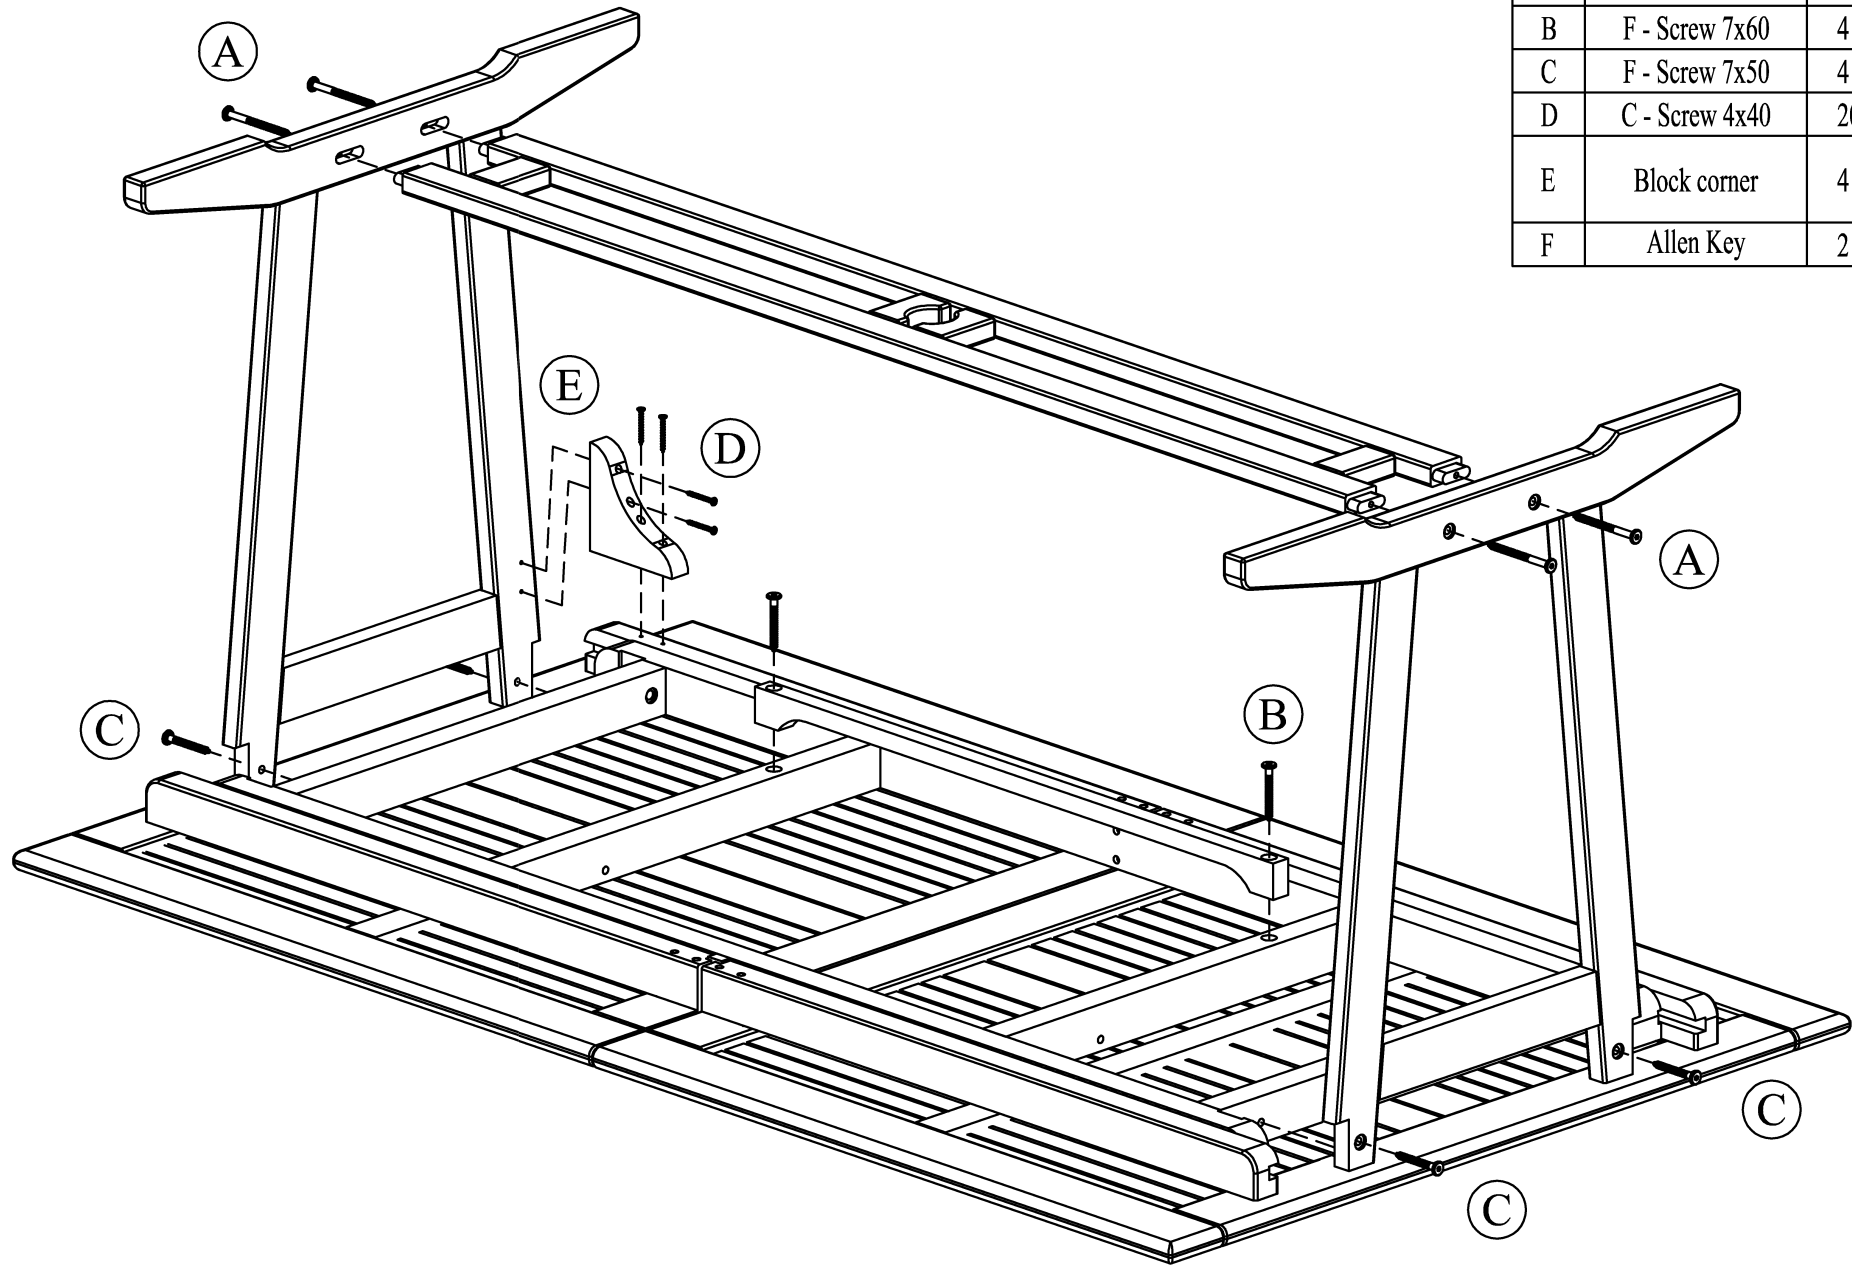

2 thanh 60, 2 thanh 80

60

0.06384

		Product Name: Rect ext table 230 x 100 x 75cm	
		Dimension:	
Drawing Code:	Drawn by: Le Thanh Hai	Checked by:	Material:
Update:	Designed by:	Scale:	Sheet Number:

		Product Name: Rect ext table 230 x 100 x 75cm	
		Dimension:	
Drawing Code:	Drawn by: Le Thanh Hai	Checked by:	Material:
Update:	Designed by:	Scale:	Sheet Number:

		Product Name: Rect ext table 230 x 100 x 75cm	
		Detail:	
		Dimension:	
Drawing Code:	Drawn by: Le Thanh Hai	Checked by:	Material:
Update:	Designed by:	Scale:	Sheet Number:

		Product Name: Rect ext table 230 x 100 x 75cm	
		Dimension:	
Drawing Code:	Drawn by: Le Thanh Hai	Checked by:	Material:
Update:	Designed by:	Scale:	Sheet Number:

		Product Name: Rect ext table 230 x 100 x 75 cm	
		Dimension:	
Drawing Code:	Drawn by: Le Thanh Hui	Checked by:	Material:
Update:	Designed by:	Scale: 1/3	Sheet Number:

		Product Name: Rect ext table 230 x 100 x 75 cm	
		Dimension:	
Drawing Code:	Drawn by: Le Thanh Hui	Checked by:	Material:
Update:	Designed by:	Scale: 1/3	Sheet Number:

Item	Name	Qty	Description
A	F - Screw 7x90	4	
B	F - Screw 7x60	4	
C	F - Screw 7x50	4	
D	C - Screw 4x40	20	
E	Block corner	4	
F	Allen Key	2	

ASSEMBLY INSTRUCTION  
 Rect Extention Table 230/170x100x74 (page 1)