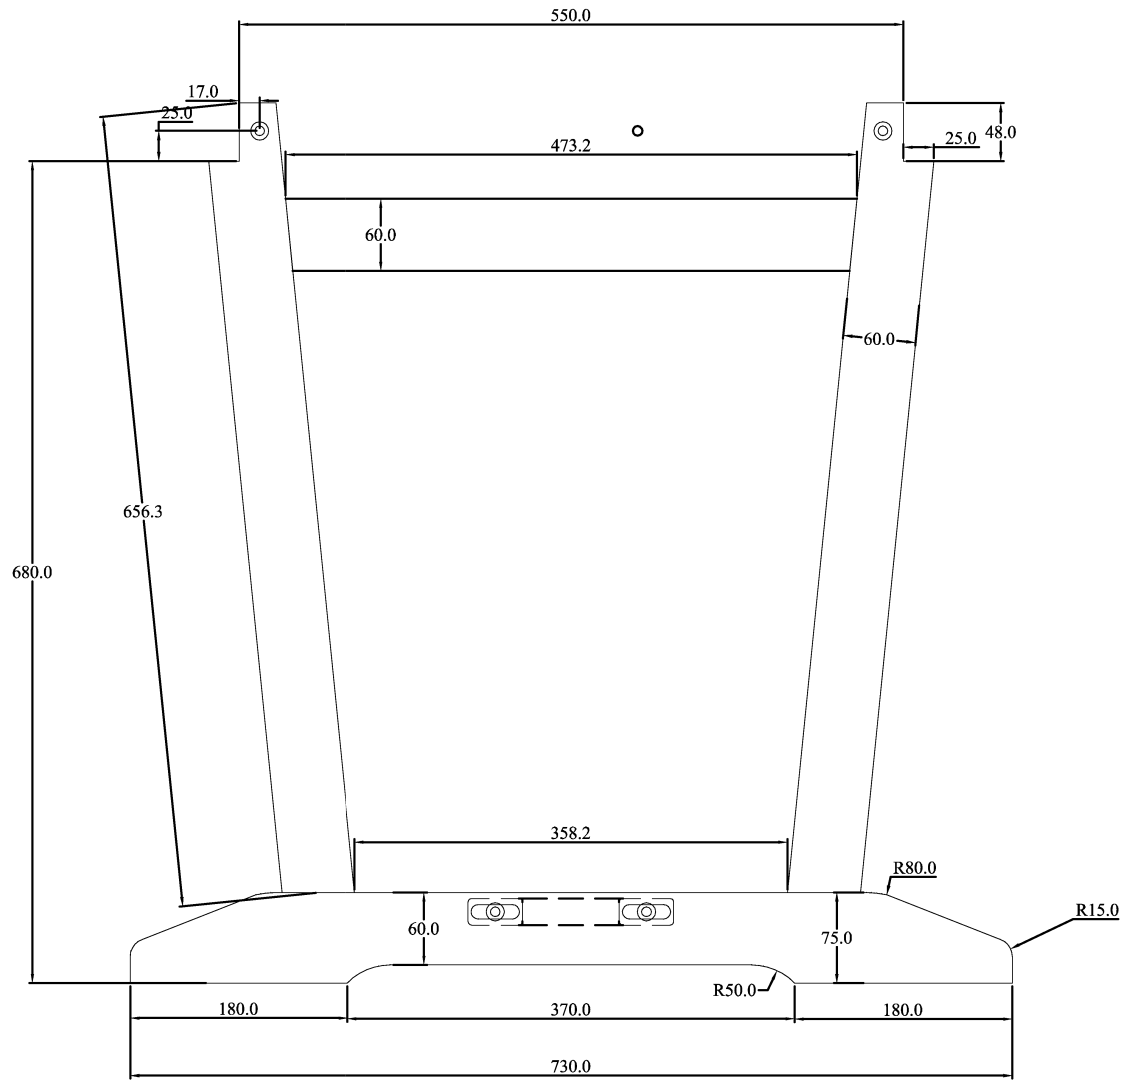

2 thanh 60, 2 thanh 80

60

0.06384

		Product Name: Rect ext table 230 x 100 x 75cm	
		Dimension:	
Drawing Code:	Drawn by: Le Thanh Hai	Checked by:	Material:
Update:	Designed by:	Scale:	Sheet Number:

		Product Name: Rect ext table 230 x 100 x 75cm	
		Dimension:	
Drawing Code:	Drawn by: Le Thanh Hai	Checked by:	Material:
Update:	Designed by:	Scale:	Sheet Number:

		Product Name: Rect ext table 230 x 100 x 75cm	
		Detail:	
		Dimension:	
Drawing Code:	Drawn by: Le Thanh Hai	Checked by:	Material:
Update:	Designed by:	Scale:	Sheet Number:

		Product Name: Rect ext table 230 x 100 x 75cm	
		Dimension:	
Drawing Code:	Drawn by: Le Thanh Hai	Checked by:	Material:
Update:	Designed by:	Scale:	Sheet Number:

		Product Name: Rect ext table 230 x 100 x 75 cm	
		Dimension:	
Drawing Code:	Drawn by: Le Thanh Hui	Checked by:	Material:
Update:	Designed by:	Scale: 1/3	Sheet Number:

		Product Name: Rect ext table 230 x 100 x 75 cm	
		Dimension:	
Drawing Code:	Drawn by: Le Thanh Hui	Checked by:	Material:
Update:	Designed by:	Scale: 1/3	Sheet Number:

Item	Name	Qty	Description
A	F - Screw 7x90	4	
B	F - Screw 7x60	4	
C	F - Screw 7x50	4	
D	C - Screw 4x40	20	
E	Block corner	4	
F	Allen Key	2	

ASSEMBLY INSTRUCTION  
 Rect Extention Table 230/170x100x74 (page 1)