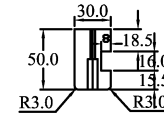

2 thanh 60, 2 thanh 80

60

0.06384

		Product Name: Rect ext table 230 x 100 x 75cm	
		Dimension:	
Drawing Code:	Drawn by: Le Thanh Hai	Checked by:	Material:
Update:	Designed by:	Scale:	Sheet Number:

		Product Name: Rect ext table 230 x 100 x 75cm	
		Dimension:	
Drawing Code:	Drawn by: Le Thanh Hai	Checked by:	Material:
Update:	Designed by:	Scale:	Sheet Number:

		Product Name: Rect ext table 230 x 100 x 75cm	
		Detail:	
		Dimension:	
Drawing Code:	Drawn by: Le Thanh Hai	Checked by:	Material:
Update:	Designed by:	Scale:	Sheet Number:

		Product Name: Rect ext table 230 x 100 x 75cm	
		Dimension:	
Drawing Code:	Drawn by: Le Thanh Hai	Checked by:	Material:
Update:	Designed by:	Scale:	Sheet Number:

		Product Name: Rect ext table 230 x 100 x 75 cm	
		Dimension:	
Drawing Code:	Drawn by: Le Thanh Hui	Checked by:	Material:
Update:	Designed by:	Scale: 1/3	Sheet Number:

		Product Name: Rect ext table 230 x 100 x 75 cm	
		Dimension:	
Drawing Code:	Drawn by: Le Thanh Hui	Checked by:	Material:
Update:	Designed by:	Scale: 1/3	Sheet Number: