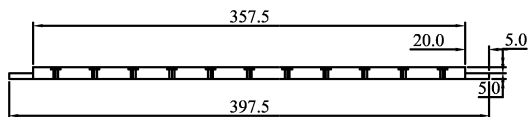

2 thanh 60, 2 thanh 80

60

0.06384

		Product Name: Rect ext table 230 x 100 x 75cm	
		Dimension:	
Drawing Code:	Drawn by: Le Thanh Hai	Checked by:	Material:
Update:	Designed by:	Scale:	Sheet Number:

		Product Name: Rect ext table 230 x 100 x 75cm	
		Dimension:	
Drawing Code:	Drawn by: Le Thanh Hai	Checked by:	Material:
Update:	Designed by:	Scale:	Sheet Number:

		Product Name: Rect ext table 230 x 100 x 75cm	
		Detail:	
		Dimension:	
Drawing Code:	Drawn by: Le Thanh Hai	Checked by:	Material:
Update:	Designed by:	Scale:	Sheet Number:

		Product Name: Rect ext table 230 x 100 x 75cm	
		Dimension:	
Drawing Code:	Drawn by: Le Thanh Hai	Checked by:	Material:
Update:	Designed by:	Scale:	Sheet Number:

		Product Name: Rect ext table 230 x 100 x 75 cm	
		Dimension:	
Drawing Code:	Drawn by: Le Thanh Hui	Checked by:	Material:
Update:	Designed by:	Scale: 1/3	Sheet Number:

		Product Name: Rect ext table 230 x 100 x 75 cm	
		Dimension:	
Drawing Code:	Drawn by: Le Thanh Hui	Checked by:	Material:
Update:	Designed by:	Scale: 1/3	Sheet Number: