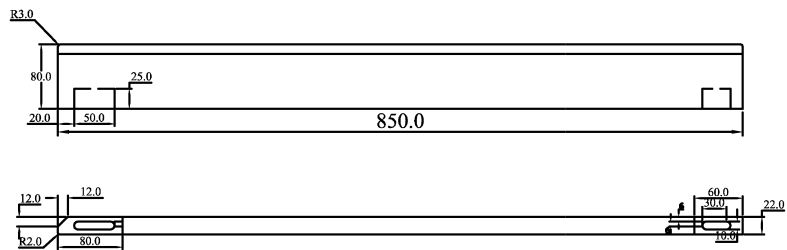

2 thanh 60, 2 thanh 80

60

0.06384

		Product Name: Rect ext table 230 x 100 x 75cm	
		Dimension:	
Drawing Code:	Drawn by: Le Thanh Hai	Checked by:	Material:
Update:	Designed by:	Scale:	Sheet Number:

		Product Name: Rect ext table 230 x 100 x 75cm	
		Dimension:	
Drawing Code:	Drawn by: Le Thanh Hai	Checked by:	Material:
Update:	Designed by:	Scale:	Sheet Number:

		Product Name: Rect ext table 230 x 100 x 75cm	
		Detail:	
		Dimension:	
Drawing Code:	Drawn by: Le Thanh Hai	Checked by:	Material:
Update:	Designed by:	Scale:	Sheet Number:

		Product Name: Rect ext table 230 x 100 x 75cm	
		Dimension:	
Drawing Code:	Drawn by: Le Thanh Hai	Checked by:	Material:
Update:	Designed by:	Scale:	Sheet Number:

		Product Name: Rect ext table 230 x 100 x 75 cm	
		Dimension:	
Drawing Code:	Drawn by: Le Thanh Hui	Checked by:	Material:
Update:	Designed by:	Scale: 1/3	Sheet Number:

		Product Name: Rect ext table 230 x 100 x 75 cm	
		Dimension:	
Drawing Code:	Drawn by: Le Thanh Hui	Checked by:	Material:
Update:	Designed by:	Scale: 1/3	Sheet Number: