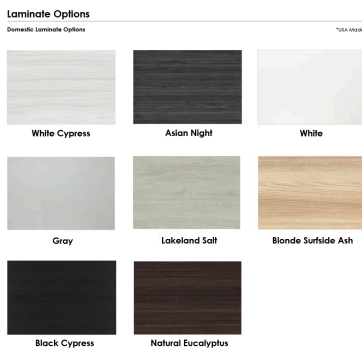

PRODUCT DESCRIPTION

The [Harmony Conference Table Series](#) offers this 16-person conference table with metal T base. It measures approximately 16' in length, 4' in width, and the thickness of the tabletop is 1". It can comfortably seat up to 16 people depending upon the chairs you pick (any chairs pictured in the rendering on this page are not included).

Our **Harmony Series** features modern conference tables designed to look sleek and stylish for any board room or meeting room. Because our conference tables are commercial-grade and constructed from eco-friendly materials, they make them one of our top-selling products. You can choose from various options such as shape, size, bases, laminates, and data/electric modules.

Modular Design & Durable Construction

Harmony Conference Series gives classic shapes a modern twist, combining creativity and class with durable construction which fits virtually any modern office environment. Because it's designed with scalability in mind, its modular construction allows you to easily enhance or reduce the size of the table.

Pictured on this page is a 16-person conference table with metal T base typical. It features a metal base, table top shape of your choosing, and your choice of laminate. You can add a USB/Electrical module to any table over 4' in overall length. The price on the page includes shipping. Also, you can call with any questions prior to ordering online. We'd be happy to assist you.