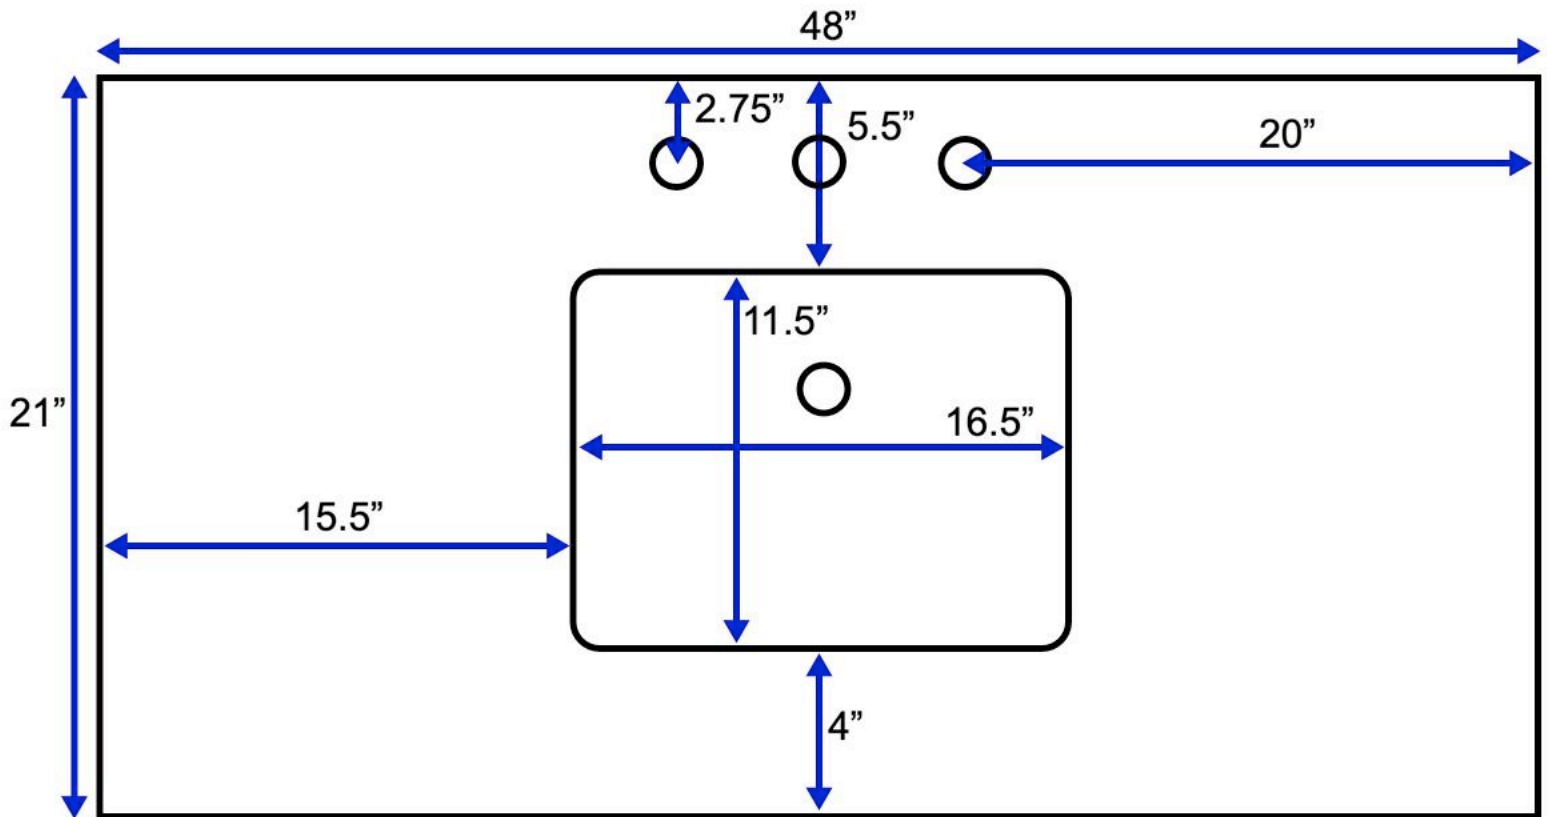

# Oslo 48-inch Bath Vanity (Top View)

Approximate Overall Product Weight: 260 lbs

All measurements are approximate and rounded to the nearest quarter inch.  
Please allow for a slight margin of error.