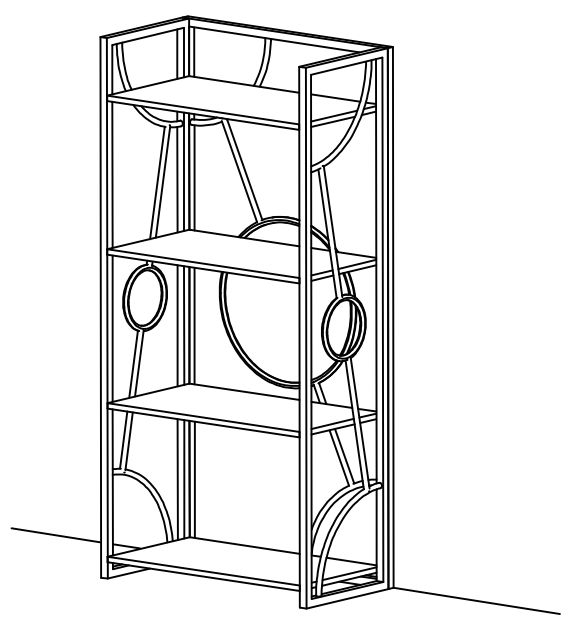

Part # OBC-Constellation XX+XX

PARTS

1

2

3

4

**⚠ WARNING: BOOKCASE**

- Read all instructions carefully and completely before assembly and use. Retain for future reference.
- Avoid setting heavier items on the top shelves Max weight limit 25lbs per shelf.
- Keep plastic bags and small parts away from children.
- For residential (non-commercial) use only.
- Max weight limit 250 lbs.
- Item must be anchored to the wall by the frame mounts.
- DO NOT lean, hang, or sit on the product.
- Periodically check for loose hardware; retighten as necessary.
- DO NOT use product if any component becomes damaged.
- DO NOT stand on product. Use only for intended purpose.
- DO NOT put children or animals inside drawers (if applicable).
- DO NOT use power tools to assemble OR overtighten hardware.