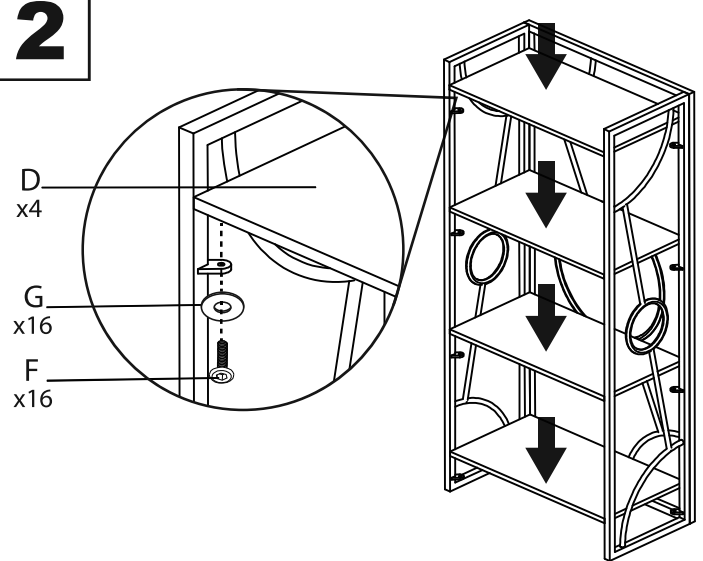

Part # OBC-Constellation XX+XX

PARTS

1

2

3

4

**⚠ WARNING: BOOKCASE**

- Read all instructions carefully and completely before assembly and use. Retain for future reference.
- Avoid setting heavier items on the top shelves Max weight limit 25lbs per shelf.
- Keep plastic bags and small parts away from children.
- For residential (non-commercial) use only.
- Max weight limit 250 lbs.
- Item must be anchored to the wall by the frame mounts.
- DO NOT lean, hang, or sit on the product.
- Periodically check for loose hardware; retighten as necessary.
- DO NOT use product if any component becomes damaged.
- DO NOT stand on product. Use only for intended purpose.
- DO NOT put children or animals inside drawers (if applicable).
- DO NOT use power tools to assemble OR overtighten hardware.