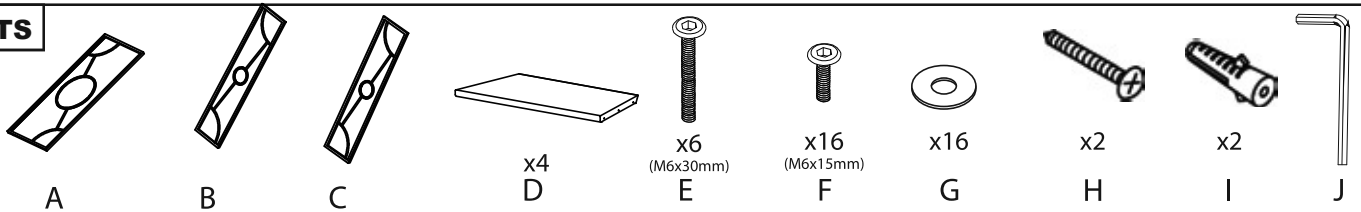

Part # OBC-Constellation XX+XX

PARTS

1

2

3

4

**⚠ WARNING: BOOKCASE**

- Read all instructions carefully and completely before assembly and use. Retain for future reference.
- Avoid setting heavier items on the top shelves Max weight limit 25lbs per shelf.
- Keep plastic bags and small parts away from children.
- For residential (non-commercial) use only.
- Max weight limit 250 lbs.
- Item must be anchored to the wall by the frame mounts.
- DO NOT lean, hang, or sit on the product.
- Periodically check for loose hardware; retighten as necessary.
- DO NOT use product if any component becomes damaged.
- DO NOT stand on product. Use only for intended purpose.
- DO NOT put children or animals inside drawers (if applicable).
- DO NOT use power tools to assemble OR overtighten hardware.