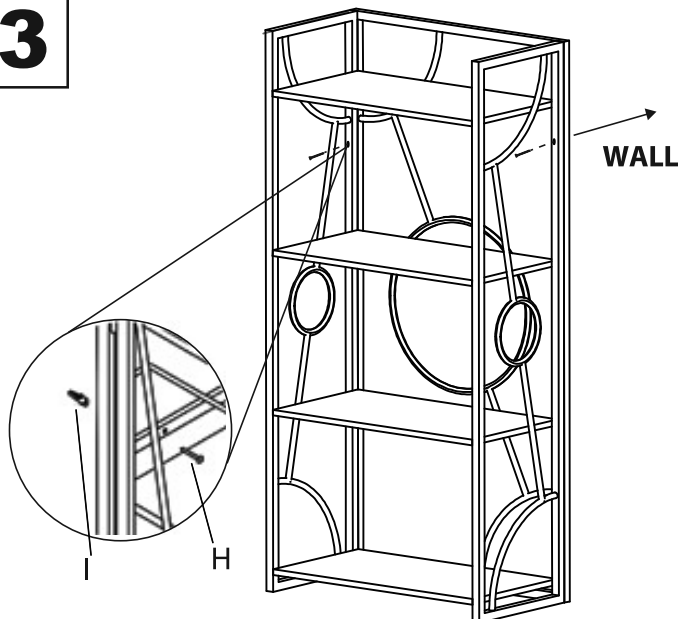

Part # OBC-Constellation XX+XX

PARTS

1

2

3

4

**⚠ WARNING: BOOKCASE**

- Read all instructions carefully and completely before assembly and use. Retain for future reference.
- Avoid setting heavier items on the top shelves Max weight limit 25lbs per shelf.
- Keep plastic bags and small parts away from children.
- For residential (non-commercial) use only.
- Max weight limit 250 lbs.
- Item must be anchored to the wall by the frame mounts.
- DO NOT lean, hang, or sit on the product.
- Periodically check for loose hardware; retighten as necessary.
- DO NOT use product if any component becomes damaged.
- DO NOT stand on product. Use only for intended purpose.
- DO NOT put children or animals inside drawers (if applicable).
- DO NOT use power tools to assemble OR overtighten hardware.