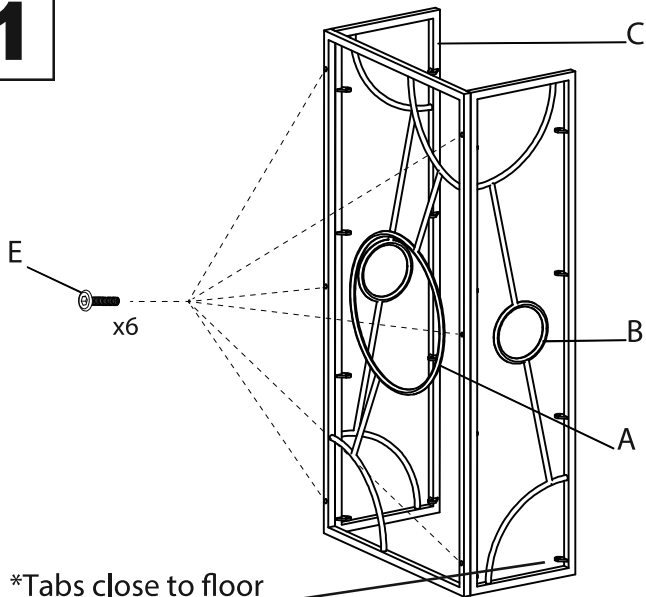

Part # OBC-Constellation XX+XX

PARTS

1

2

3

4

**⚠ WARNING: BOOKCASE**

- Read all instructions carefully and completely before assembly and use. Retain for future reference.
- Avoid setting heavier items on the top shelves Max weight limit 25lbs per shelf.
- Keep plastic bags and small parts away from children.
- For residential (non-commercial) use only.
- Max weight limit 250 lbs.
- Item must be anchored to the wall by the frame mounts.
- DO NOT lean, hang, or sit on the product.
- Periodically check for loose hardware; retighten as necessary.
- DO NOT use product if any component becomes damaged.
- DO NOT stand on product. Use only for intended purpose.
- DO NOT put children or animals inside drawers (if applicable).
- DO NOT use power tools to assemble OR overtighten hardware.