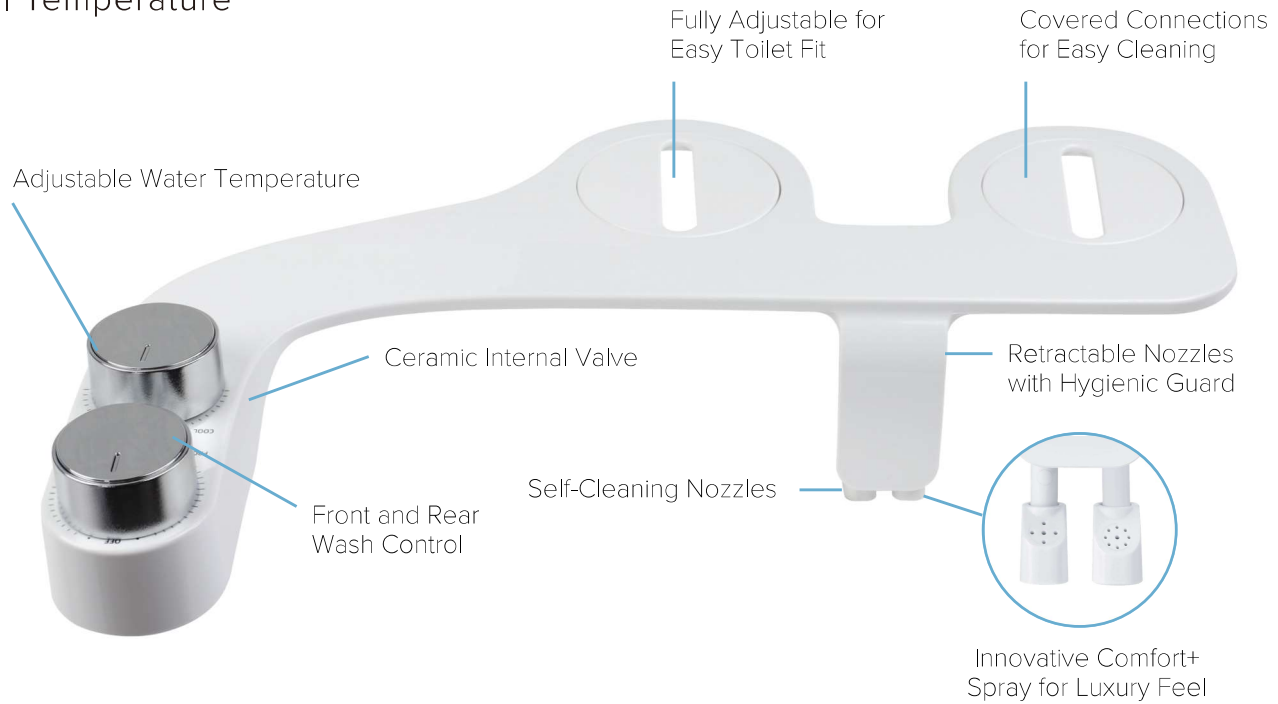

# FSR-25

FreshSpa Comfort+ Bidet Attachment  
Dual Temperature

**brondell**<sup>®</sup>  
a healthy home experience

## TECHNICAL SPECIFICATIONS

<b>Model / SKU</b>	FSR-25 Dual Temperature
<b>Supply Water Pressure</b>	20 psi – 100 psi
<b>Dimensions</b>	10.5 in x 15.5 in x 3 in (height: nozzle tip to top of attachment; thickness: 0.25 in)
<b>Weight</b>	0.8 lbs / 0.36 kg
<b>T-Valve (Cold Water)</b>	7/8 in (Metal)
<b>T-Valve (Hot Water)</b>	3/8 in (Metal)
<b>Bidet Hose (Cold Water)</b>	25 in Braided Metal Hose with 1/2 in Connections
<b>Bidet Hose (Hot Water)</b>	81 in Flex Tubing rated for temperature and pressure with 1/4 Connections

### FEATURES INCLUDE:

- Dual Nozzles
- Adjustable Water Temperature
- Installs in Minutes
- Adjustable Water Pressure
- No Electricity Required
- New Slim Profile

**1 YEAR** STANDARD WARRANTY

brondell.com | 888.542.3355