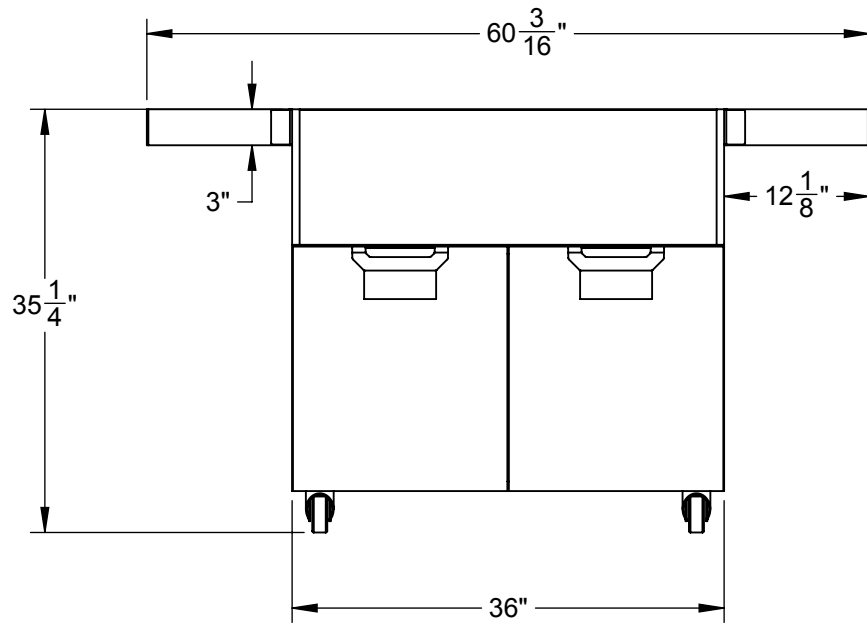

ECD36: DOUBLE DOOR CART, 36"

Revised: 3/23/2017