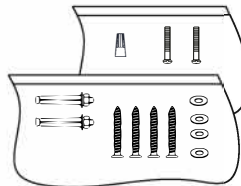

# Included Components

---

①

②

③

④

⑤

⑥

# Electrical, Light & Motor Specs

---

No.	Name	Qty.
①	Motor Assembly	1
②	Downrod (5 inches and 10 inches, 5 inches one with hanger ball)	1 Set
③	Mounting Bracket	1
④	Canopy	1
⑤	Upper Cover	1
⑥	Remote Set	1
⑦	Screws and Washers Package	1

# Dimensions & Materials

---

Dimension/ Material	Specification
Product Width	44 in.
Downrod Size(s)	5 in.、 10 in.
Number of Blades Accommodated	3
Blade Length - End to End	15.3 in.
Blade Width - At the Widest Point	4.4 in.
Package Length	23.2 in
Package Width	23.2 in
Package Height	8.5 in
Product Weight	17.6 lb.
Package Weight	24.3 lb.
Distance From Ceiling To Bottom Of Fan	5 in. Downrod: 12.40 in. 10 in. Downrod: 17.32 in.
Body Material	Metal
Blade Material	PC
Shade Material	PMMA
Shade Color	Milky White