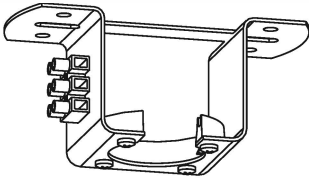

# Included Components

---

①

②

③

④

⑤

⑥

# Electrical, Light & Motor Specs

---

No.	Name	Qty.
①	Motor Assembly	1
②	Downrod (5 inches and 10 inches, 5 inches one with hanger ball)	1 Set
③	Mounting Bracket	1
④	Canopy	1
⑤	Upper Cover	1
⑥	Remote Set	1
⑦	Screws and Washers Package	1

# Dimensions & Materials

---

Dimension/ Material	Specification
Product Width	44 in.
Downrod Size(s)	5 in.、 10 in.
Number of Blades Accommodated	3
Blade Length - End to End	15.3 in.
Blade Width - At the Widest Point	4.4 in.
Package Length	23.2 in
Package Width	23.2 in
Package Height	8.5 in
Product Weight	17.6 lb.
Package Weight	24.3 lb.
Distance From Ceiling To Bottom Of Fan	5 in. Downrod: 12.40 in. 10 in. Downrod: 17.32 in.
Body Material	Metal
Blade Material	PC
Shade Material	PMMA
Shade Color	Milky White