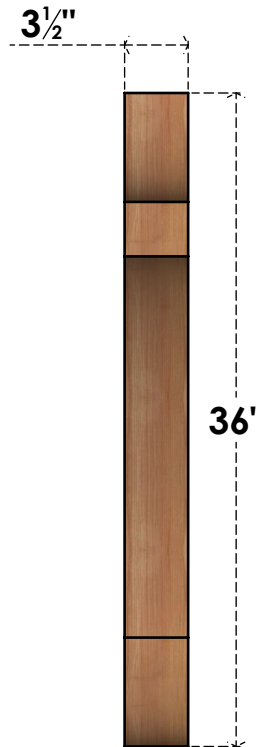

# BRC04X30X36OLY00SWR

3 1/2"W X 30"D X 36"H OLYMPIC SMOOTH BRACE, WESTERN RED CEDAR

**SIDE**

**FRONT**

EKENA MILLWORK  
 2300 WEST MAIN ST.  
 CLARKSVILLE, TX 75426  
 TOLL FREE: 866-607-0453  
 WWW.EKENAMILLWORK.COM

**NOTES**

1. INSTALLATION TO BE COMPLETED IN ACCORDANCE WITH MANUFACTURER'S SPECIFICATIONS.
2. DRAWING MAY NOT BE TO SCALE
3. THIS DRAWING IS INTENDED FOR DESIGN AND PLANNING PURPOSES ONLY.
4. ALL INFORMATION CONTAINED HEREIN WAS CURRENT AT THE TIME OF DEVELOPMENT BUT MUST BE REVIEWED AND APPROVED BY THE PRODUCT MANUFACTURER TO BE CONSIDERED ACCURATE.
5. PRODUCTS ARE NOT KILN DRIED. THIS ITEM IS UNIQUE AND WILL CONTAIN THE NATURAL VARIATIONS THAT THE WOOD SPECIES OFFERS. THIS MAY RESULT IN VARIATIONS UP TO 1/4"