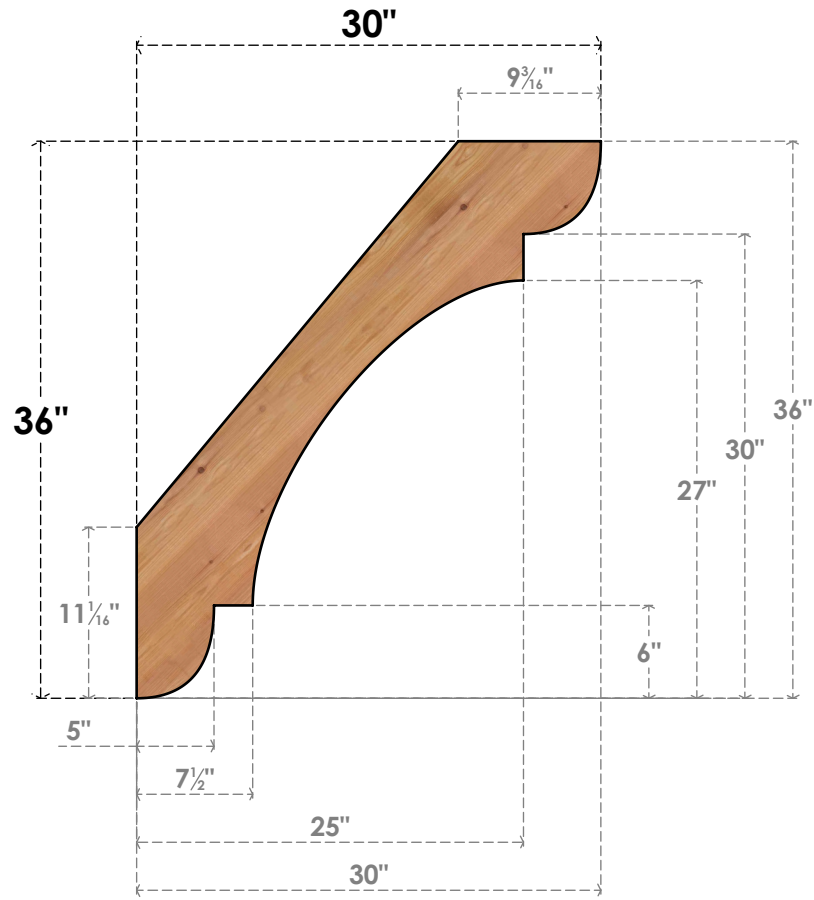

# BRC04X30X36OLY00SWR

3 1/2"W X 30"D X 36"H OLYMPIC SMOOTH BRACE, WESTERN RED CEDAR

**SIDE**

**FRONT**

EKENA MILLWORK  
 2300 WEST MAIN ST.  
 CLARKSVILLE, TX 75426  
 TOLL FREE: 866-607-0453  
 WWW.EKENAMILLWORK.COM

**NOTES**

1. INSTALLATION TO BE COMPLETED IN ACCORDANCE WITH MANUFACTURER'S SPECIFICATIONS.
2. DRAWING MAY NOT BE TO SCALE
3. THIS DRAWING IS INTENDED FOR DESIGN AND PLANNING PURPOSES ONLY.
4. ALL INFORMATION CONTAINED HEREIN WAS CURRENT AT THE TIME OF DEVELOPMENT BUT MUST BE REVIEWED AND APPROVED BY THE PRODUCT MANUFACTURER TO BE CONSIDERED ACCURATE.
5. PRODUCTS ARE NOT KILN DRIED. THIS ITEM IS UNIQUE AND WILL CONTAIN THE NATURAL VARIATIONS THAT THE WOOD SPECIES OFFERS. THIS MAY RESULT IN VARIATIONS UP TO 1/4"