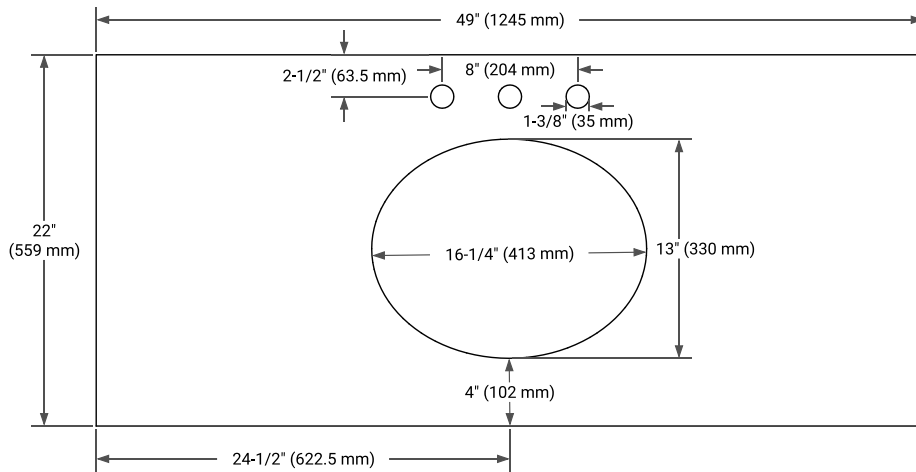

48" SINGLE SINK BASE CABINET

BASE CABINET DIMENSIONS

48" W x 21.5" D x 34.5" H

FEATURES

- Solid wood frame & plywood panels
- Dovetail drawers and joints
- Soft closing doors & drawers

HARDWARE FINISHES*

Brushed Nickel Satin Brass Matte Black Polished Chrome

49" SINGLE OVAL SINK COUNTERTOP WITH 1.5 IN. THICKNESS

OVERALL DIMENSIONS

49" W x 22" D x 1.5" H

COUNTERTOP OPTIONS

Carrara Marble

White Quartz

FEATURES

- Solid countertop with mitered edges & seams
- Undermount white oval sink
- Pre-drilled for 8" widespread faucet

INCLUDED

- Countertop
- Matching Backsplash
- Oval Sink

COUNTERTOP PLAN VIEW

EDGE SIDE VIEW

THREE DIMENSIONAL COUNTERTOP VIEW