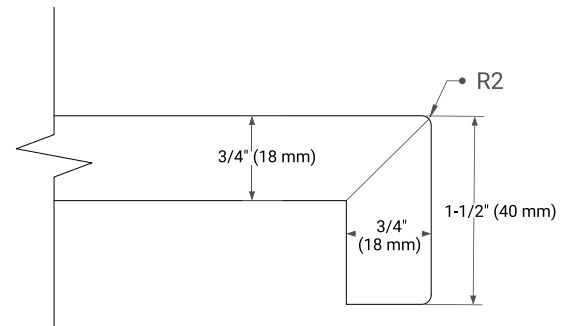

49" SINGLE OVAL SINK COUNTERTOP WITH 1.5 IN. THICKNESS

OVERALL DIMENSIONS

49" W x 22" D x 1.5" H

COUNTERTOP OPTIONS

Carrara Marble

White Quartz

FEATURES

- Solid countertop with mitered edges & seams
- Undermount white oval sink
- Pre-drilled for 8" widespread faucet

INCLUDED

- Countertop
- Matching Backsplash
- Oval Sink

COUNTERTOP PLAN VIEW

EDGE SIDE VIEW

THREE DIMENSIONAL COUNTERTOP VIEW