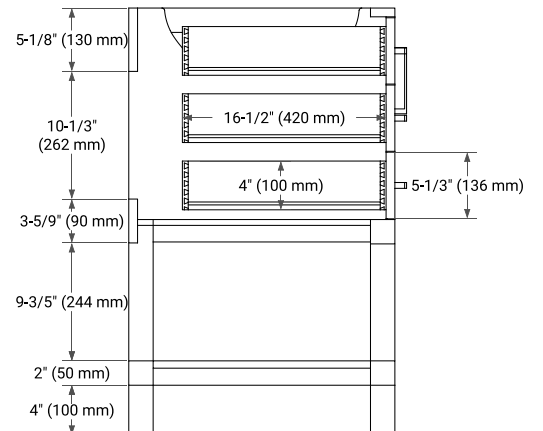

48" SINGLE SINK BASE CABINET

BASE CABINET DIMENSIONS

48" W x 21.5" D x 34.5" H

FEATURES

- Solid wood frame & plywood panels
- Dovetail drawers and joints
- Soft closing doors & drawers

HARDWARE FINISHES*

Brushed Nickel Satin Brass Matte Black Polished Chrome

49" SINGLE OVAL SINK COUNTERTOP WITH 1.5 IN. THICKNESS

OVERALL DIMENSIONS

49" W x 22" D x 1.5" H

COUNTERTOP OPTIONS

Carrara Marble

White Quartz

FEATURES

- Solid countertop with mitered edges & seams
- Undermount white oval sink
- Pre-drilled for 8" widespread faucet

INCLUDED

- Countertop
- Matching Backsplash
- Oval Sink

COUNTERTOP PLAN VIEW

EDGE SIDE VIEW

THREE DIMENSIONAL COUNTERTOP VIEW