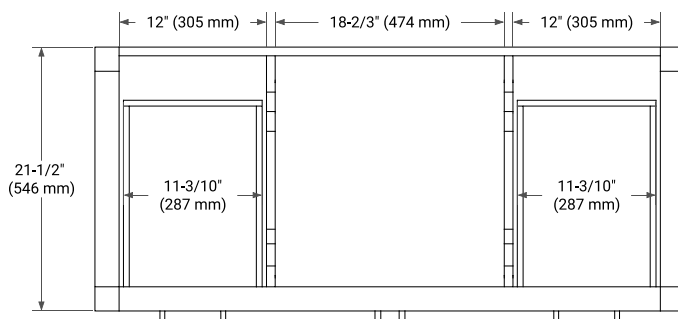

48" SINGLE SINK BASE CABINET

BASE CABINET DIMENSIONS

48" W x 21.5" D x 34.5" H

FEATURES

- Solid wood frame & plywood panels
- Dovetail drawers and joints
- Soft closing doors & drawers

HARDWARE FINISHES*

Brushed Nickel Satin Brass Matte Black Polished Chrome

49" SINGLE OVAL SINK COUNTERTOP WITH 1.5 IN. THICKNESS

OVERALL DIMENSIONS

49" W x 22" D x 1.5" H

COUNTERTOP OPTIONS

Carrara Marble

White Quartz

FEATURES

- Solid countertop with mitered edges & seams
- Undermount white oval sink
- Pre-drilled for 8" widespread faucet

INCLUDED

- Countertop
- Matching Backsplash
- Oval Sink

COUNTERTOP PLAN VIEW

EDGE SIDE VIEW

THREE DIMENSIONAL COUNTERTOP VIEW