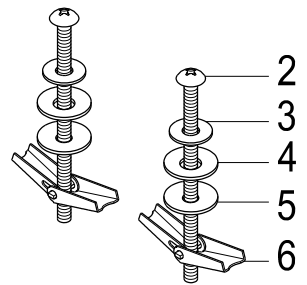

EV1094

Recess/Wall Mount Installation, Wash Basin

UNC1/4-20x4

Toggle Bolt