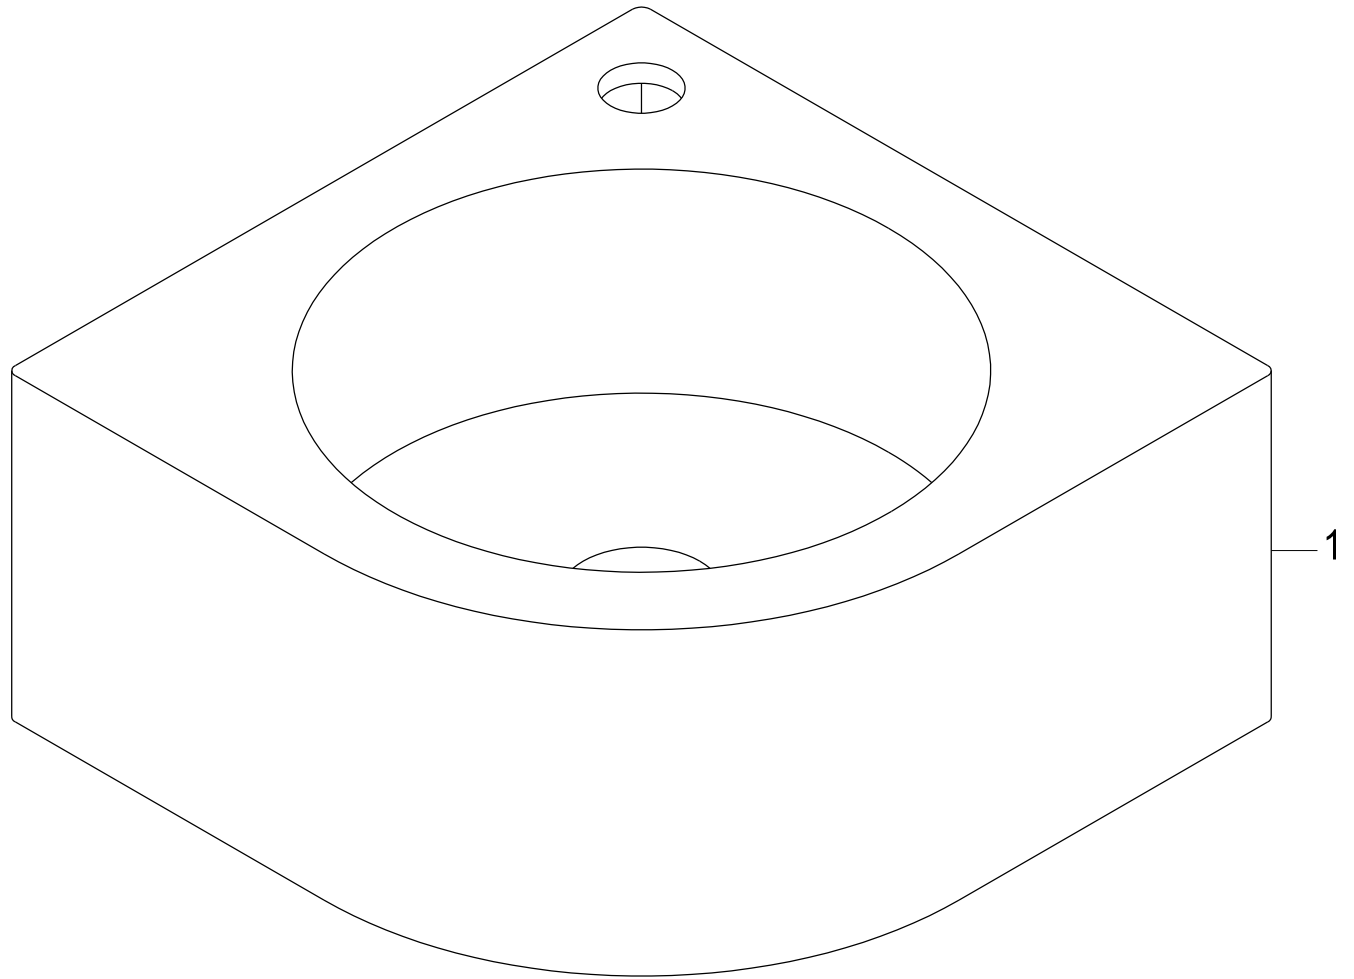

EV1094

Recess/Wall Mount Installation, Wash Basin

UNC1/4-20x4

Toggle Bolt