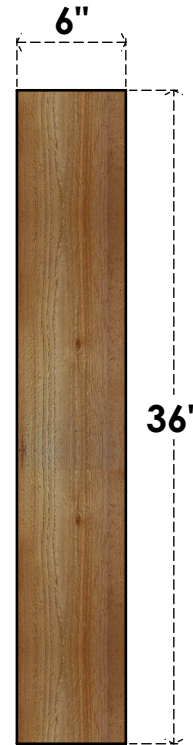

# BRC06X36X36TRA00RWR

6"W X 36"D X 36"H TRADITIONAL ROUGH SAWN BRACE, WESTERN RED CEDAR

**SIDE**

**FRONT**

EKENA MILLWORK  
2300 WEST MAIN ST.  
CLARKSVILLE, TX 75426  
TOLL FREE: 866-607-0453  
WWW.EKENAMILLWORK.COM

**NOTES**

1. INSTALLATION TO BE COMPLETED IN ACCORDANCE WITH MANUFACTURER'S SPECIFICATIONS.
2. DRAWING MAY NOT BE TO SCALE
3. THIS DRAWING IS INTENDED FOR DESIGN AND PLANNING PURPOSES ONLY.
4. ALL INFORMATION CONTAINED HEREIN WAS CURRENT AT THE TIME OF DEVELOPMENT BUT MUST BE REVIEWED AND APPROVED BY THE PRODUCT MANUFACTURER TO BE CONSIDERED ACCURATE.
5. PRODUCTS ARE NOT KILN DRIED. THIS ITEM IS UNIQUE AND WILL CONTAIN THE NATURAL VARIATIONS THAT THE WOOD SPECIES OFFERS. THIS MAY RESULT IN VARIATIONS UP TO 1/4"