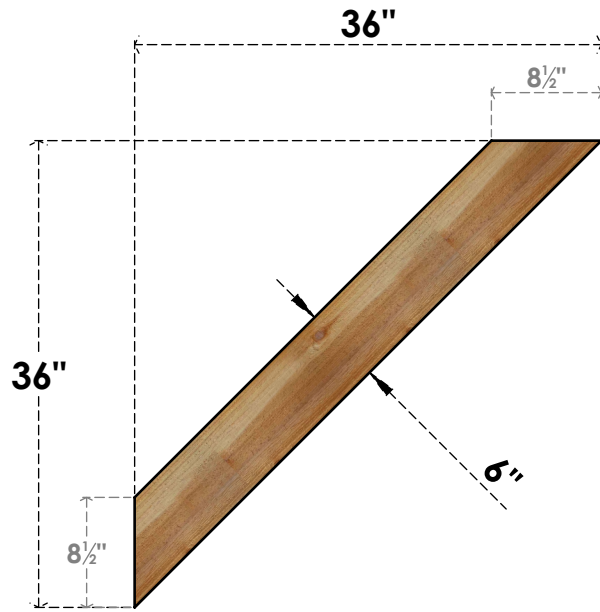

# BRC06X36X36TRA00RWR

6"W X 36"D X 36"H TRADITIONAL ROUGH SAWN BRACE, WESTERN RED CEDAR

**SIDE**

**FRONT**

EKENA MILLWORK  
2300 WEST MAIN ST.  
CLARKSVILLE, TX 75426  
TOLL FREE: 866-607-0453  
WWW.EKENAMILLWORK.COM