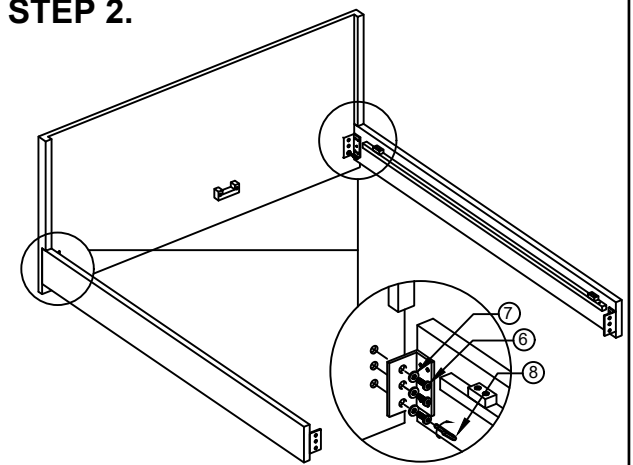

PART LIST

NO.	DESCRIPTION	IMAGE	QTY
1	Headboard		1
2	Footboard		1
3	Center Rails		1
4	Slide Rails		2
5	Slats		2

HARDWARE LIST

NO.	DESCRIPTION	IMAGE	QTY
6	Allen bolt-M8-25MM		12
7	Washer 25MM		12
8	Allen key		1

NOTES.

Thank you for purchasing this quality Product! Be sure to check all packing material carefully for small part that may have come loose inside the carton during shipping.

CAUTION: The item is heavy, assembly should be performed by two people.

STEP 1.

STEP 2.

STEP 3.

STEP 4.

STEP 5.

STEP 6.