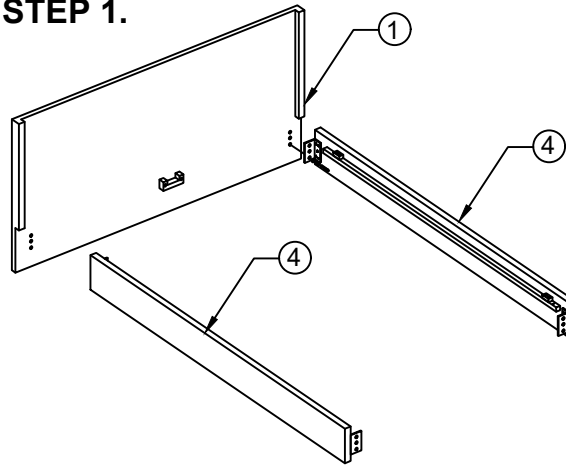

PART LIST

NO.	DESCRIPTION	IMAGE	QTY
1	Headboard		1
2	Footboard		1
3	Center Rails		1
4	Slide Rails		2
5	Slats		2

HARDWARE LIST

NO.	DESCRIPTION	IMAGE	QTY
6	Allen bolt-M8-25MM		12
7	Washer 25MM		12
8	Allen key		1

NOTES.

Thank you for purchasing this quality Product! Be sure to check all packing material carefully for small part that may have come loose inside the carton during shipping.

CAUTION: The item is heavy, assembly should be performed by two people.

STEP 1.