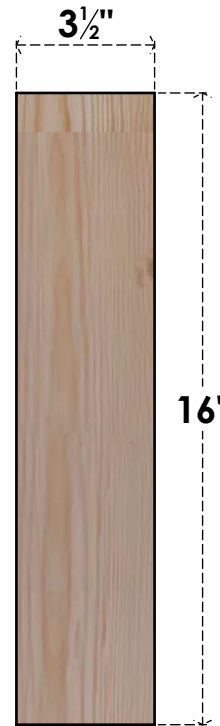

BRC04X12X16TRA00SDF

3 1/2"W X 12"D X 16"H TRADITIONAL SMOOTH BRACE, DOUGLAS FIR

SIDE

FRONT

EKENA MILLWORK
 2300 WEST MAIN ST.
 CLARKSVILLE, TX 75426
 TOLL FREE: 866-607-0453
 WWW.EKENAMILLWORK.COM

NOTES

1. INSTALLATION TO BE COMPLETED IN ACCORDANCE WITH MANUFACTURER'S SPECIFICATIONS.
2. DRAWING MAY NOT BE TO SCALE
3. THIS DRAWING IS INTENDED FOR DESIGN AND PLANNING PURPOSES ONLY.
4. ALL INFORMATION CONTAINED HEREIN WAS CURRENT AT THE TIME OF DEVELOPMENT BUT MUST BE REVIEWED AND APPROVED BY THE PRODUCT MANUFACTURER TO BE CONSIDERED ACCURATE.
5. PRODUCTS ARE NOT KILN DRIED. THIS ITEM IS UNIQUE AND WILL CONTAIN THE NATURAL VARIATIONS THAT THE WOOD SPECIES OFFERS. THIS MAY RESULT IN VARIATIONS UP TO 1/4"