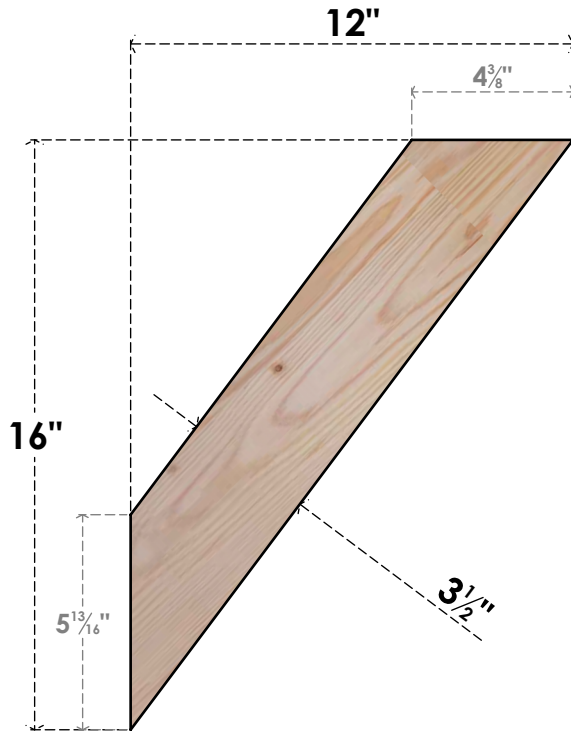

BRC04X12X16TRA00SDF

3 1/2"W X 12"D X 16"H TRADITIONAL SMOOTH BRACE, DOUGLAS FIR

SIDE

FRONT

EKENA MILLWORK
 2300 WEST MAIN ST.
 CLARKSVILLE, TX 75426
 TOLL FREE: 866-607-0453
 WWW.EKENAMILLWORK.COM

NOTES

1. INSTALLATION TO BE COMPLETED IN ACCORDANCE WITH MANUFACTURER'S SPECIFICATIONS.
2. DRAWING MAY NOT BE TO SCALE
3. THIS DRAWING IS INTENDED FOR DESIGN AND PLANNING PURPOSES ONLY.
4. ALL INFORMATION CONTAINED HEREIN WAS CURRENT AT THE TIME OF DEVELOPMENT BUT MUST BE REVIEWED AND APPROVED BY THE PRODUCT MANUFACTURER TO BE CONSIDERED ACCURATE.
5. PRODUCTS ARE NOT KILN DRIED. THIS ITEM IS UNIQUE AND WILL CONTAIN THE NATURAL VARIATIONS THAT THE WOOD SPECIES OFFERS. THIS MAY RESULT IN VARIATIONS UP TO 1/4"